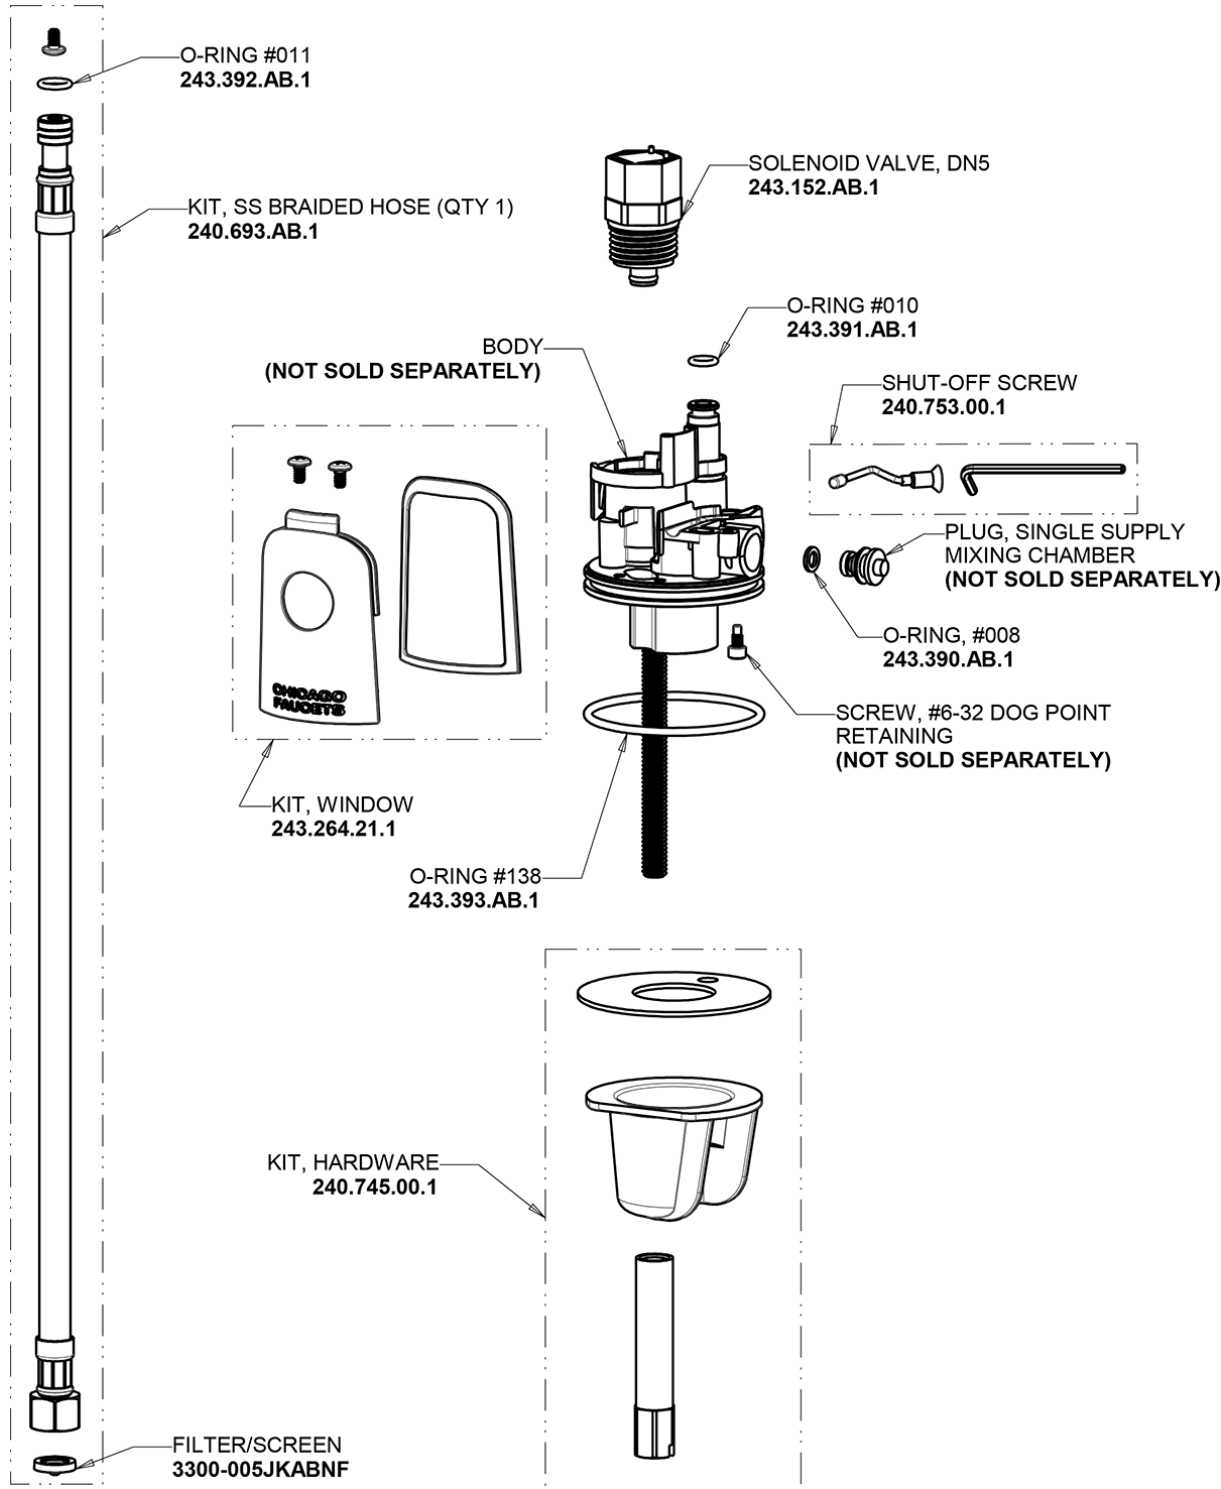

Repair Parts

116.102.AB.4

HyTronic Contemporary Sink Faucet with Dual Beam Infrared Sensor

CHICAGO FAUCETS®

Geberit Group

HyTronic Base, No Mixer

Base Parts:

For Technical Assistance:

HyTronic Contemporary Sink Faucet with Dual Beam Infrared Sensor

CHICAGO FAUCETS®

Geberit Group

HyTronic Contemporary Spout
240.729.AB.1

CHECK-CARTRIDGE
550-009KJKABNF

O-RING, #010
243.391.AB.1

0.35 GPM (1.3 L/min) Vandal Proof Econo-Flo Non-Aerating
Outlet
E39VPJKABCP

VANDAL PROOF KEY
3-024JKRCF

Electronic Module
242.574.00.1

AC Power Adapter
240.747.00.1

For Technical Assistance:

Phone: 800-TEC-TRUE (832-8783)

Email: techsupport.us@chicagofaucets.com

2100 South Clearwater Drive