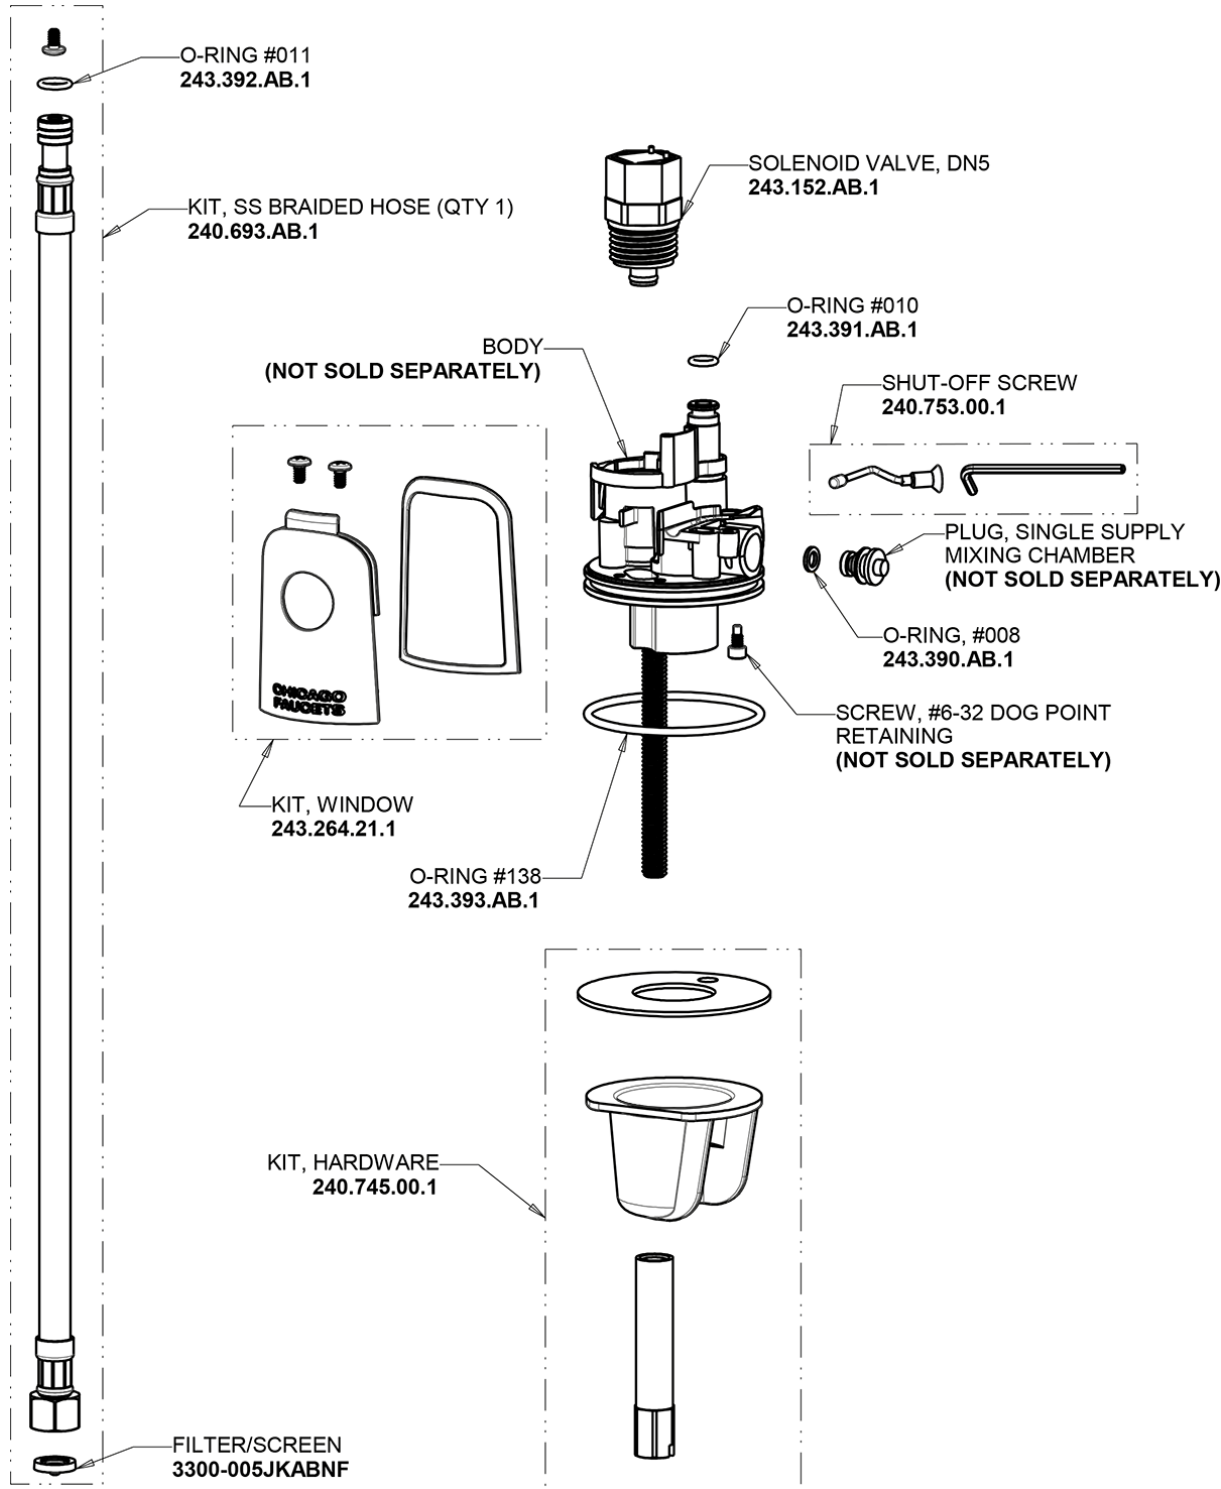

Repair Parts

116.102.AB.1

HyTronic Contemporary Sink Faucet with Dual Beam Infrared Sensor

**CHICAGO
FAUCETS**

a Geberit company

HyTronic Base, No Mixer

Base Parts:

For Technical Assistance:

HyTronic Contemporary Sink Faucet with Dual Beam Infrared Sensor

**CHICAGO
FAUCETS** 

a Geberit company

HyTronic Contemporary Spout
240.729.AB.1

CHECK-CARTRIDGE
550-009KJKABNF

O-RING, #010
243.391.AB.1

0.5 GPM (1.9 L/min) Vandal Proof Econo-Flo Non-Aerating
Spray
E2805JKABCP

VANDAL PROOF KEY
3-024JKRCF

Electronic Module
242.433.00.1

AC Power Adapter
240.747.00.1

For Technical Assistance:

Phone: 800-TEC-TRUE (832-8783)

Email: techsupport.us@chicagofaucets.com

2100 South Clearwater Drive