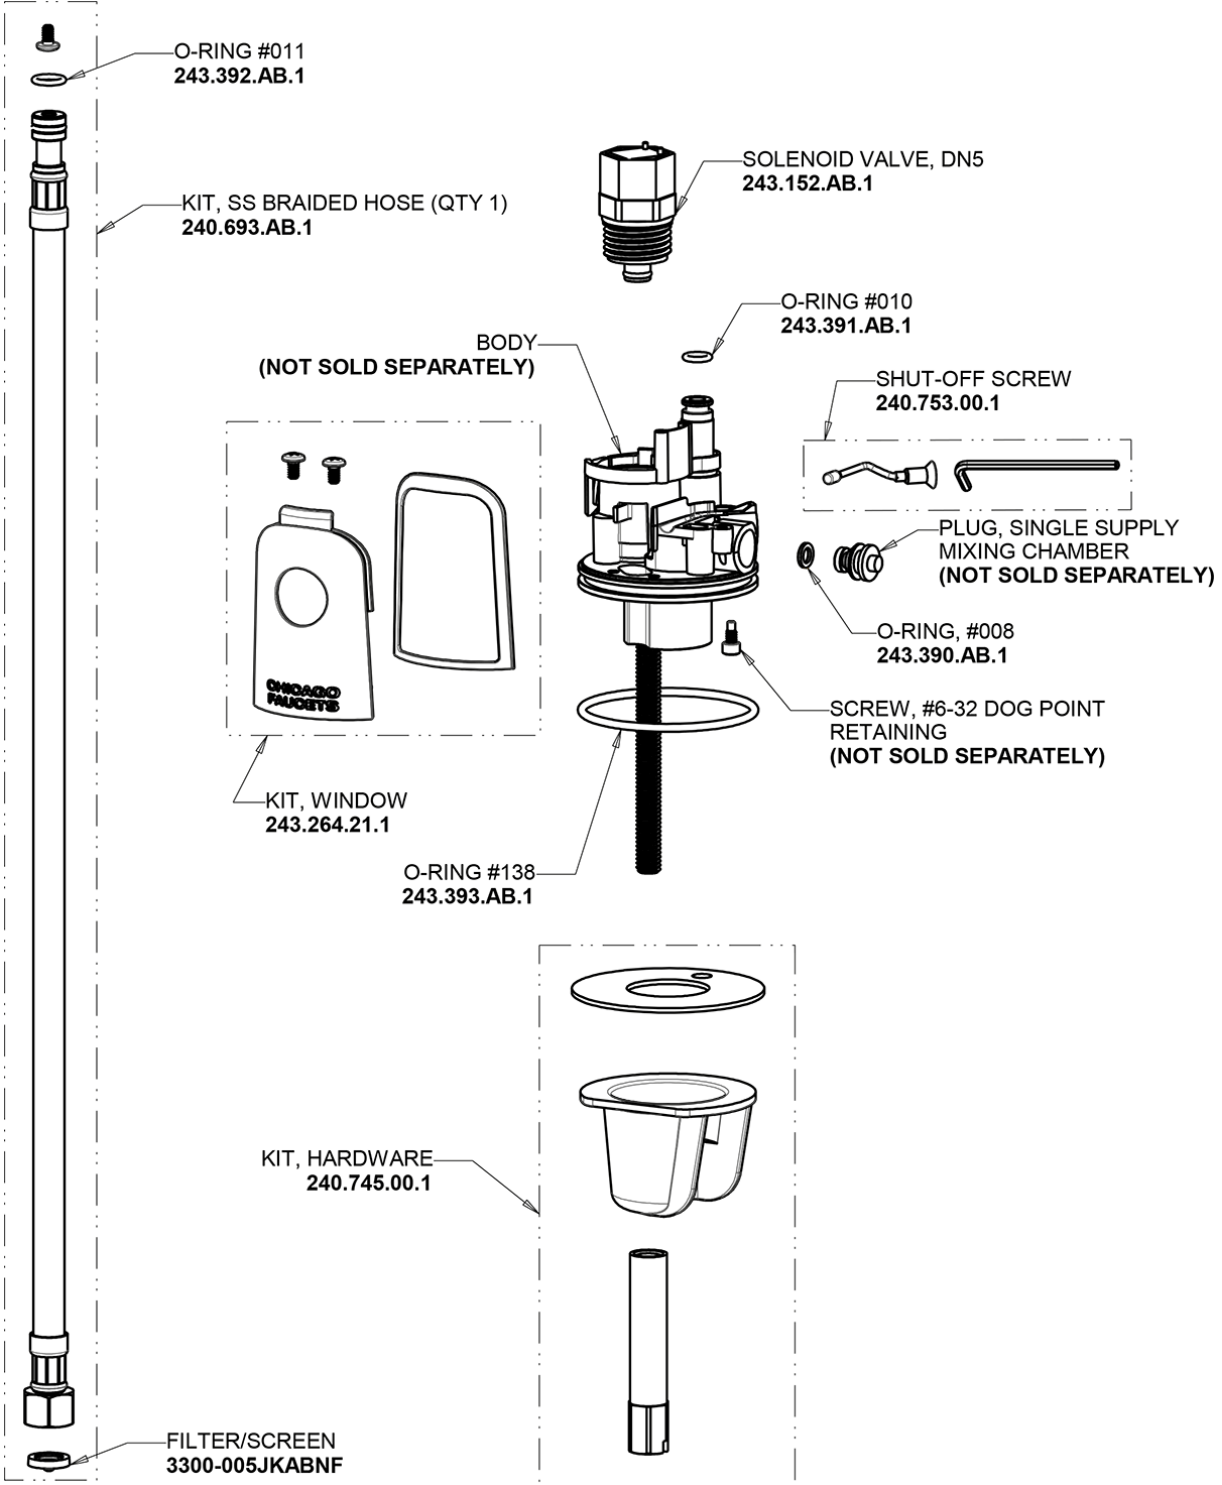

Repair Parts

116.102.AB.1

HyTronic Contemporary Sink Faucet with Dual Beam Infrared Sensor

CHICAGO FAUCETS®

Geberit Group

HyTronic Base, No Mixer

Base Parts:

For Technical Assistance:

HyTronic Contemporary Sink Faucet with Dual Beam Infrared Sensor

CHICAGO FAUCETS®

Geberit Group

HyTronic Contemporary Spout
240.729.AB.1

CHECK-CARTRIDGE
550-009KJKABNF

O-RING, #010
243.391.AB.1

0.5 GPM (1.9 L/min) Vandal Proof Econo-Flo Non-Aerating
Spray
E2805JKABCP

VANDAL PROOF KEY
3-024JKRCF

Electronic Module
242.433.00.1

AC Power Adapter
240.747.00.1

For Technical Assistance:

Phone: 800-TEC-TRUE (832-8783)

Email: techsupport.us@chicagofaucets.com

2100 South Clearwater Drive