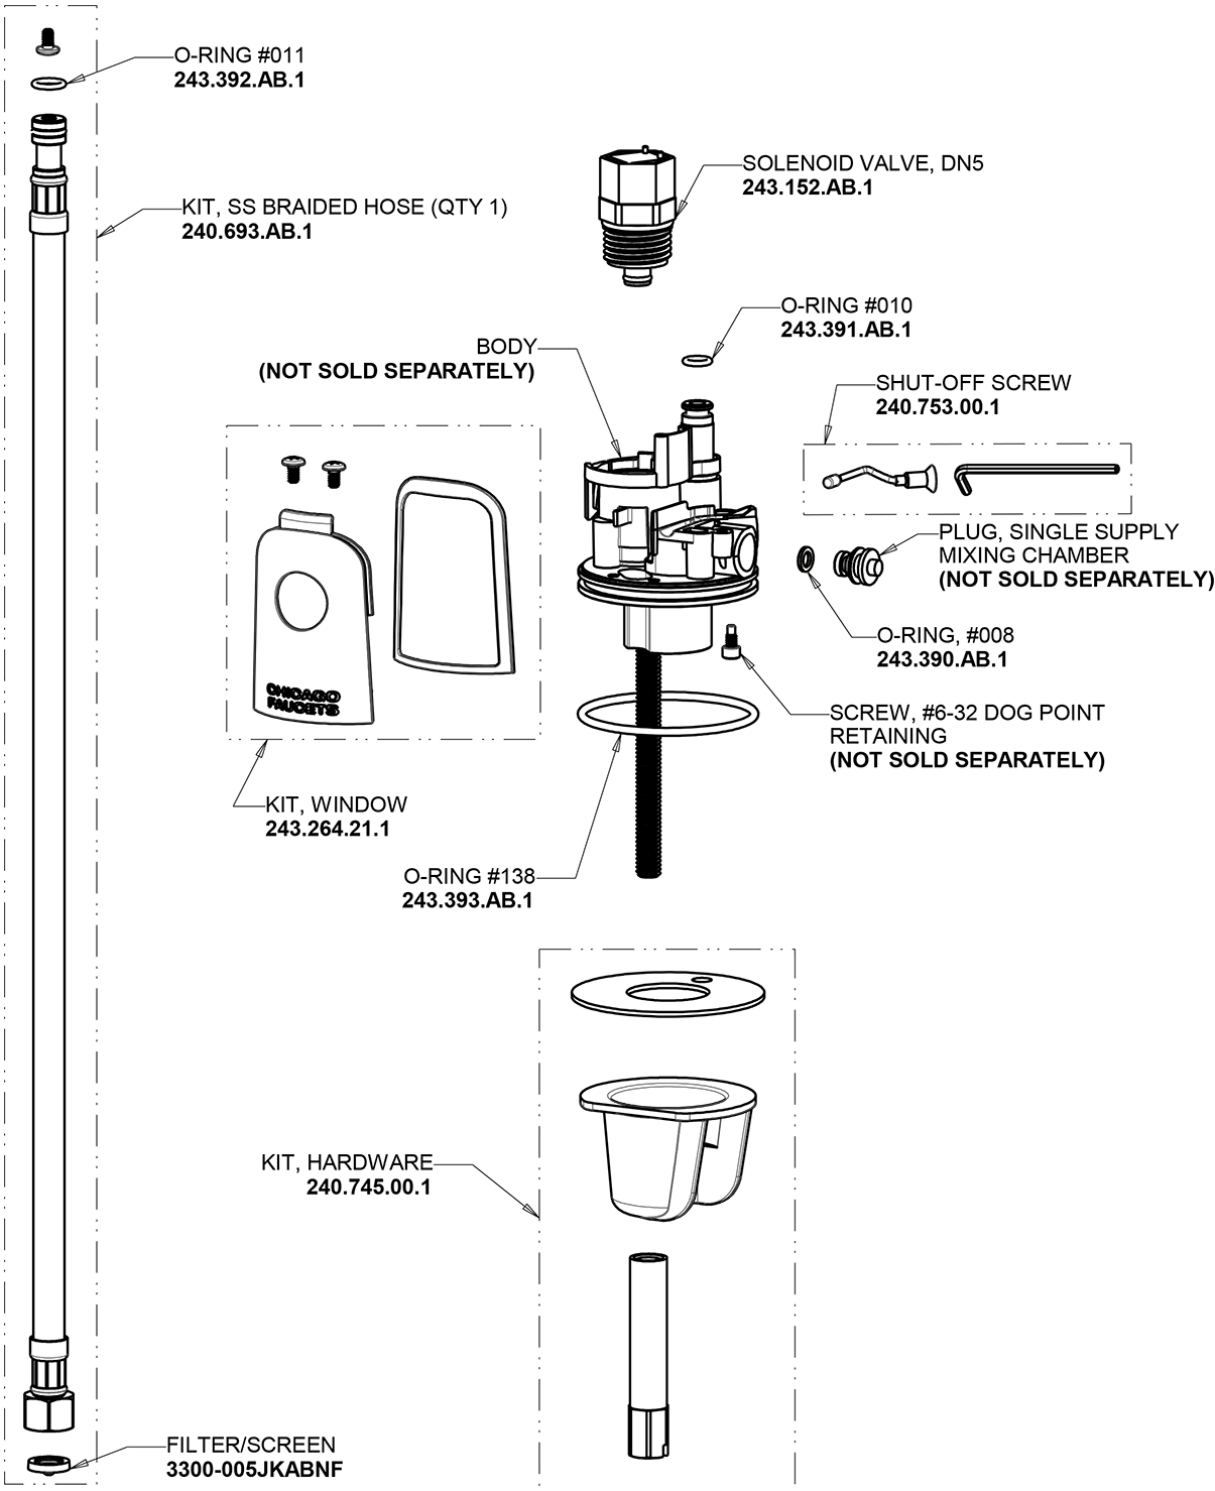

Repair Parts

116.101.AB.4

HyTronic Traditional Sink Faucet with Dual Beam Infrared Sensor

CHICAGO FAUCETS®

Geberit Group

HyTronic Base, No Mixer

Base Parts:

For Technical Assistance:

HyTronic Traditional Sink Faucet with Dual Beam Infrared Sensor

CHICAGO FAUCETS®

Geberit Group

HyTronic Traditional Spout
240.724.AB.1

Electronic Module
242.574.00.1

0.35 GPM (1.3 L/min) Vandal Proof Econo-Flo Non-Aerating
Outlet
E39VPJKABCP