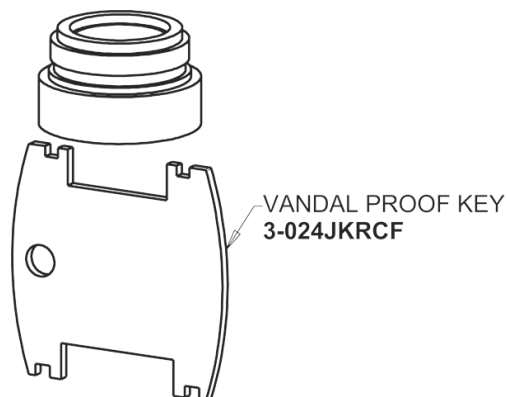

HyTronic Traditional Sink Faucet with Dual Beam Infrared Sensor

CHICAGO FAUCETS®

Geberit Group

HyTronic Traditional Spout
240.724.AB.1

Electronic Module
242.574.00.1

0.35 GPM (1.3 L/min) Vandal Proof Econo-Flo Non-Aerating
Outlet
E39VPJKABCP