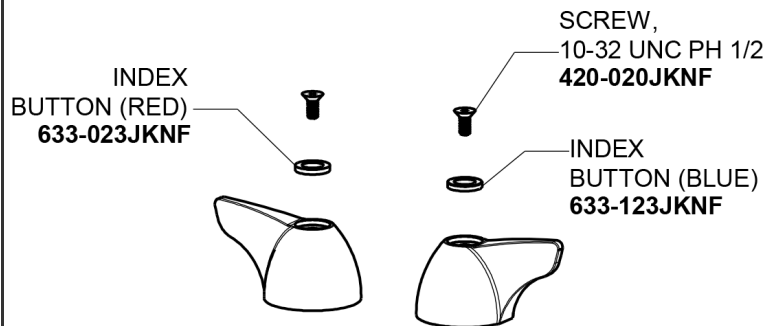

2" Vandal Proof Canopy Single Wing Handle
1000-PRJKCP

2.2 GPM (8.3 L/min) Vandal Proof Aerator
E3VPJKABCP