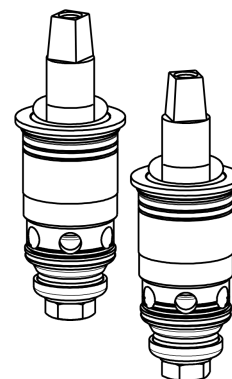

Repair Parts

1102-HA8VPAABCP

Hot and Cold Water Sink Faucet with Side Spray

**CHICAGO
FAUCETS**

a Geberit company

Base Parts:

For Technical Assistance:

Phone: 800-TEC-TRUE (832-8783)

**CHICAGO
FAUCETS** 

a Geberit company

8" Rigid / Swing High Arch Spout
HA8AJKABCP

2" Vandal Proof Canopy Single Wing Handle
1000-PRJKCP

2.2 GPM (8.3 L/min) Vandal Proof Aerator
E3VPJKABCP

Quatern Compression Cartridge (pair)
1-099XTJKABNF (right)
1-100XTJKABNF (left)