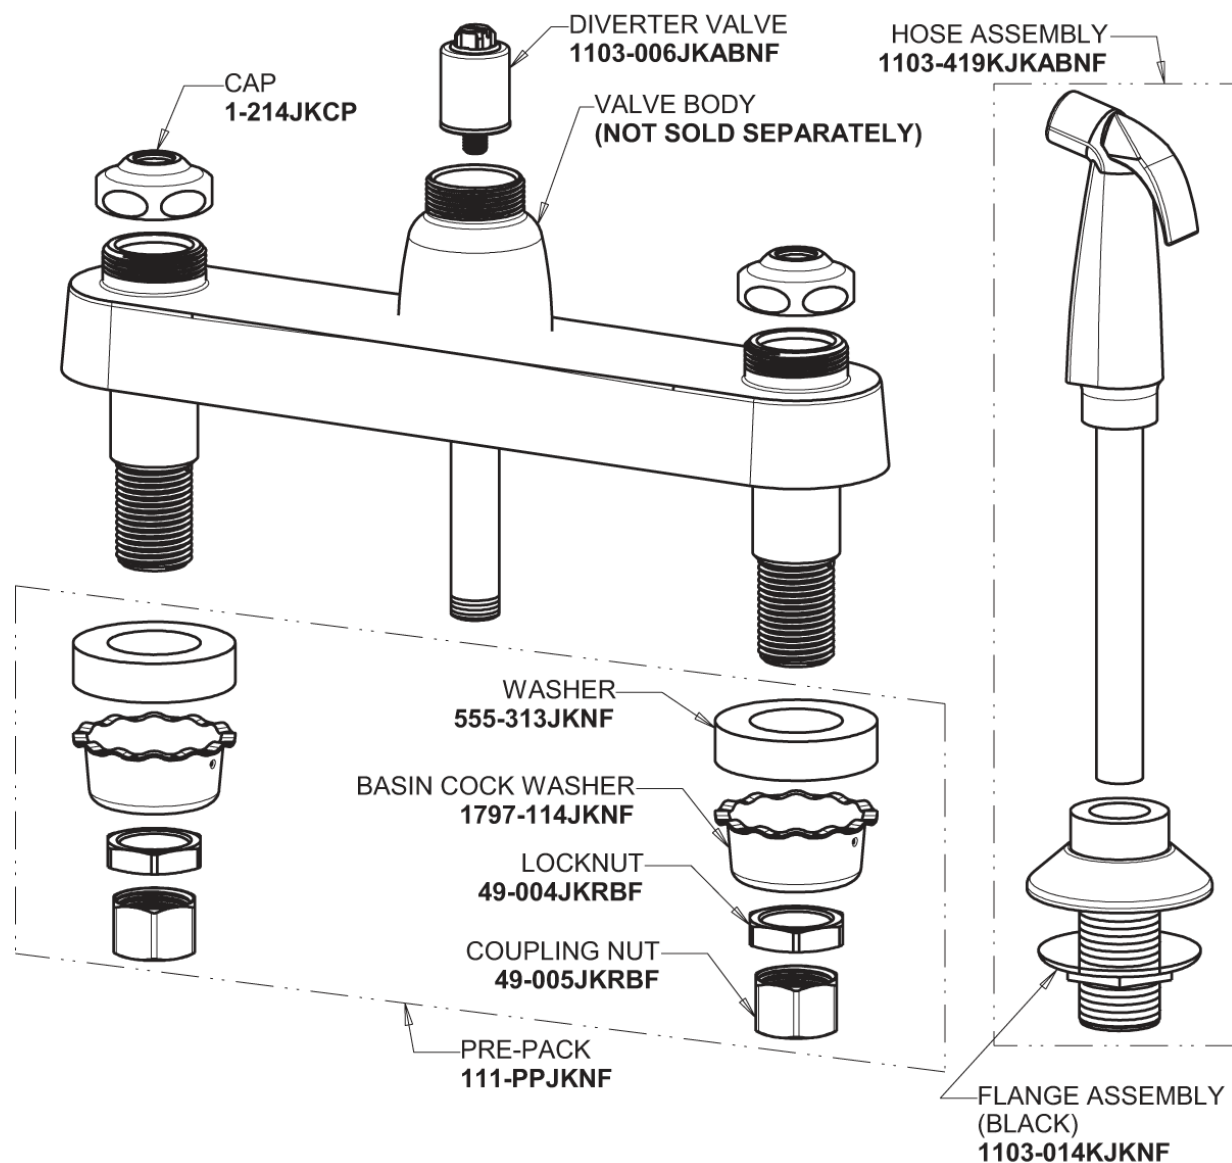

Repair Parts

1102-HA8VPAABCP

Hot and Cold Water Sink Faucet with Side Spray

**CHICAGO
FAUCETS**

a Geberit company

Base Parts:

For Technical Assistance:

Phone: 800-TEC-TRUE (832-8783)

**CHICAGO
FAUCETS** 

a Geberit company

8" Rigid / Swing High Arch Spout
HA8AJKABCP

2" Vandal Proof Canopy Single Wing Handle
1000-PRJKCP

2.2 GPM (8.3 L/min) Vandal Proof Aerator
E3VPJKABCP

Quatern Compression Cartridge (pair)
1-099XTJKABNF (right)
1-100XTJKABNF (left)