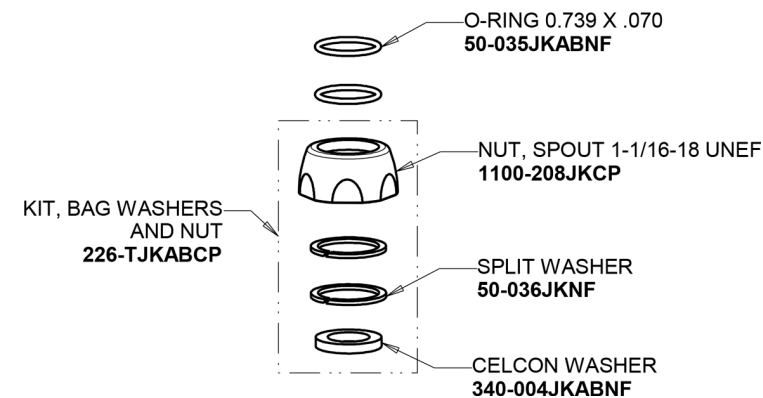

Repair Parts

1102-HA8VPAABCP

Hot and Cold Water Sink Faucet with Side Spray

**CHICAGO
FAUCETS**

a Geberit company

Base Parts:

For Technical Assistance:

Phone: 800-TEC-TRUE (832-8783)

**CHICAGO
FAUCETS** 

a Geberit company

8" Rigid / Swing High Arch Spout
HA8AJKABCP

2" Vandal Proof Canopy Single Wing Handle
1000-PRJKCP

2.2 GPM (8.3 L/min) Vandal Proof Aerator
E3VPJKABCP

Quatern Compression Cartridge (pair)
1-099XTJKABNF (right)
1-100XTJKABNF (left)