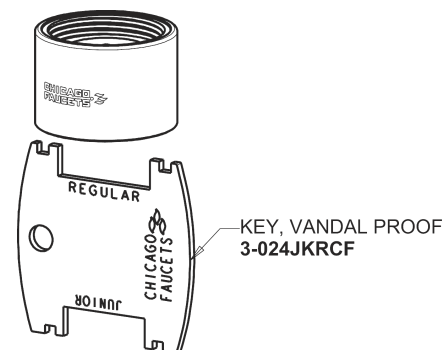

**CHICAGO
FAUCETS** 

a Geberit company

8" Rigid / Swing High Arch Spout
HA8AJKABCP

2" Vandal Proof Canopy Single Wing Handle
1000-PRJKCP

2.2 GPM (8.3 L/min) Vandal Proof Aerator
E3VPJKABCP

Quatern Compression Cartridge (pair)
1-099XTJKABNF (right)
1-100XTJKABNF (left)