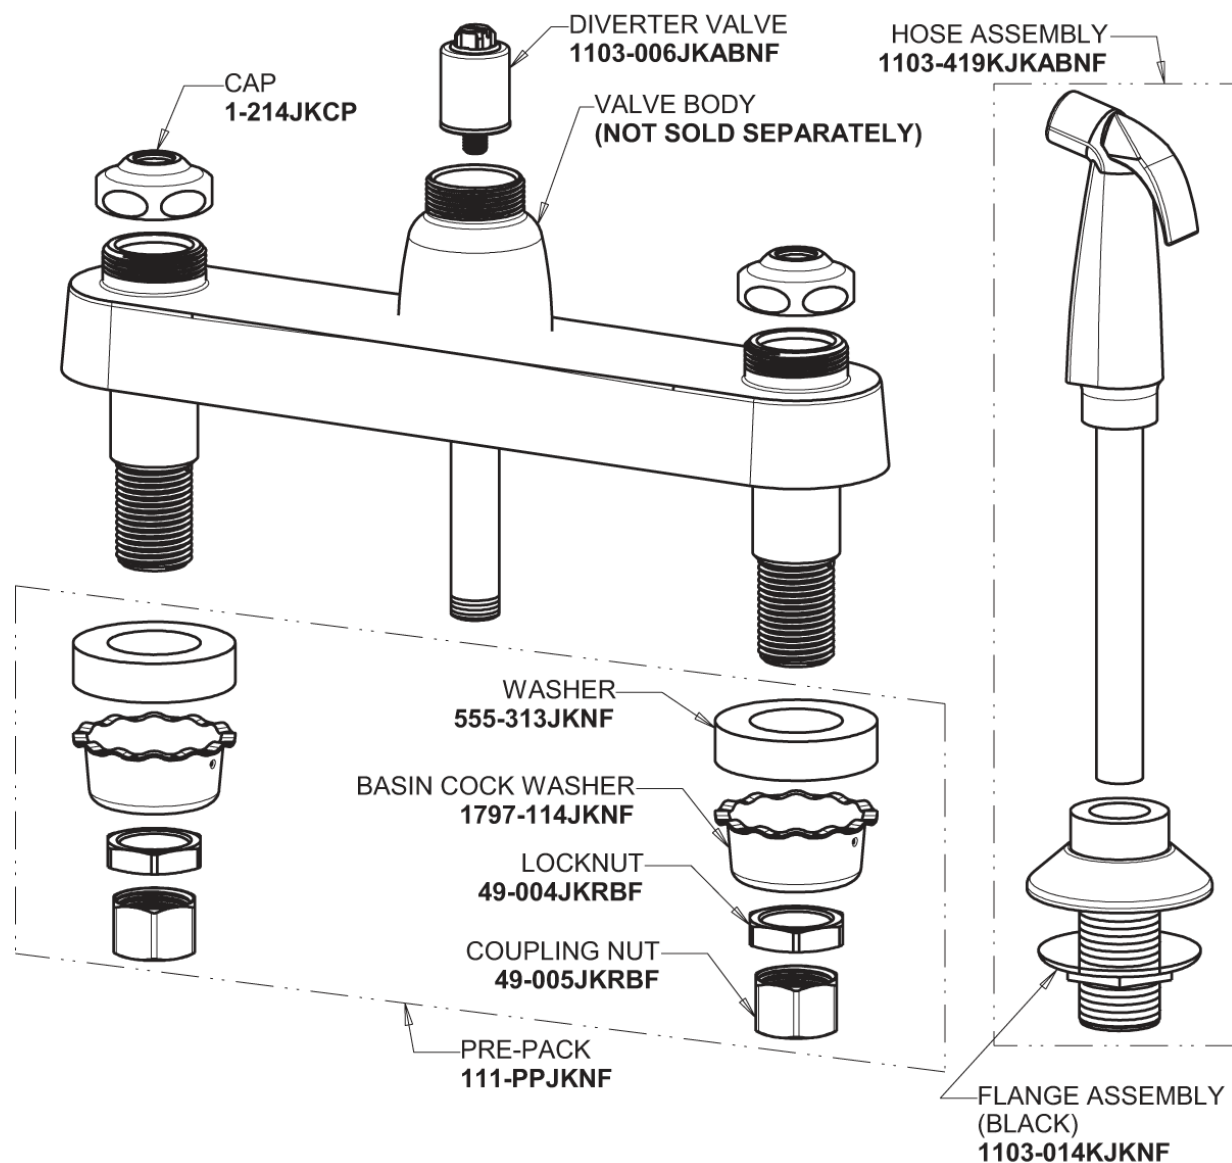

Repair Parts

1102-HA8E35-317AB

Hot and Cold Water Sink Faucet with Side Spray

**CHICAGO
FAUCETS**

a Geberit company

Base Parts:

For Technical Assistance:

Phone: 800-TEC-TRUE (832-8783)

Email: techsupport.us@chicagofaucets.com

2100 South Clearwater Drive

Des Plaines, IL 60018

Phone: 847-803-5000

chicagofaucets.com

Repair Parts

1102-HA8E35-317AB

Hot and Cold Water Sink Faucet with Side Spray

**CHICAGO
FAUCETS** 

a Geberit company

8" Rigid / Swing High Arch Spout
HA8AJKABCP

KIT, BAG WASHERS
AND NUT
226-TJKABCP

4" Wristblade Handle
317-PRJKCP

1.5 GPM (5.7 L/min) Aerator
E35JKABCP

Quatern Compression Cartridge (pair)
1-099XTJKABNF (right)
1-100XTJKABNF (left)