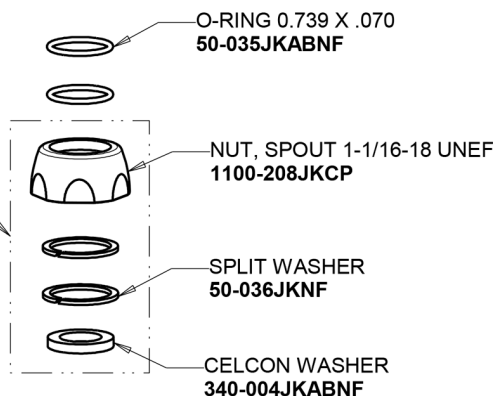

Repair Parts

1102-HA8E35-317AB

Hot and Cold Water Sink Faucet with Side Spray

**CHICAGO
FAUCETS**

a Geberit company

Base Parts:

For Technical Assistance:

Phone: 800-TEC-TRUE (832-8783)

Email: techsupport.us@chicagofaucets.com

2100 South Clearwater Drive

Des Plaines, IL 60018

Phone: 847-803-5000

chicagofaucets.com

Repair Parts

1102-HA8E35-317AB

Hot and Cold Water Sink Faucet with Side Spray

**CHICAGO
FAUCETS** 

a Geberit company

8" Rigid / Swing High Arch Spout
HA8AJKABCP

KIT, BAG WASHERS
AND NUT
226-TJKABCP

4" Wristblade Handle
317-PRJKCP

1.5 GPM (5.7 L/min) Aerator
E35JKABCP

Quatern Compression Cartridge (pair)
1-099XTJKABNF (right)
1-100XTJKABNF (left)