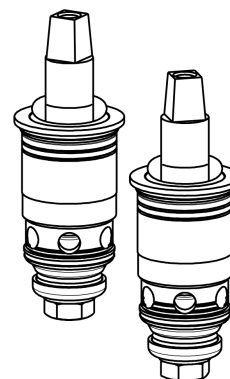

Repair Parts

1102-HA8E35-317AB

Hot and Cold Water Sink Faucet with Side Spray

**CHICAGO
FAUCETS**

a Geberit company

Base Parts:

For Technical Assistance:

Phone: 800-TEC-TRUE (832-8783)

**CHICAGO
FAUCETS** 

a Geberit company

8" Rigid / Swing High Arch Spout
HA8AJKABCP

KIT, BAG WASHERS
AND NUT
226-TJKABCP

4" Wristblade Handle
317-PRJKCP

1.5 GPM (5.7 L/min) Aerator
E35JKABCP

Quatern Compression Cartridge (pair)
1-099XTJKABNF (right)
1-100XTJKABNF (left)