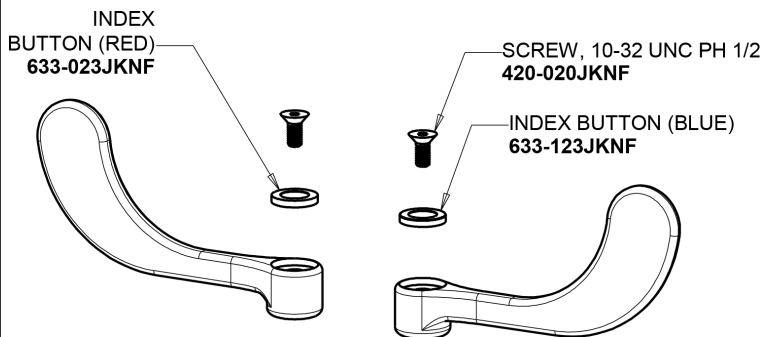

**CHICAGO
FAUCETS** 

a Geberit company

8" Rigid / Swing High Arch Spout
HA8AJKABCP

KIT, BAG WASHERS
AND NUT
226-TJKABCP

4" Wristblade Handle
317-PRJKCP

1.5 GPM (5.7 L/min) Aerator
E35JKABCP

Quatern Compression Cartridge (pair)
1-099XTJKABNF (right)
1-100XTJKABNF (left)