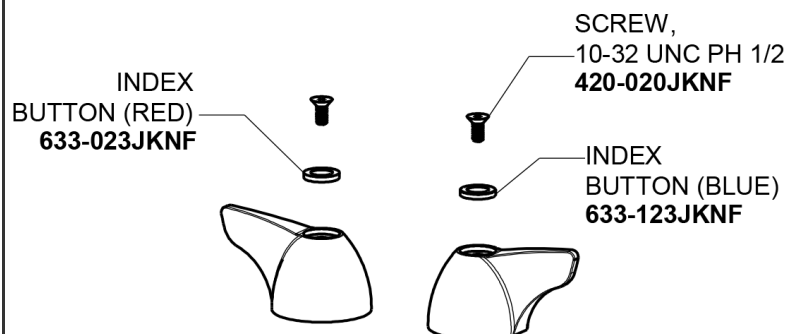

**CHICAGO
FAUCETS** 

a Geberit company

8" Rigid / Swing Gooseneck Spout
GN8AJKABCP

1.5 GPM (5.7 L/min) Aerator
E35JKABCP

2" Vandal Proof Canopy Single Wing Handle
1000-PRJKCP

Quatern Compression Cartridge (pair)
1-099XTJKABNF (right)
1-100XTJKABNF (left)