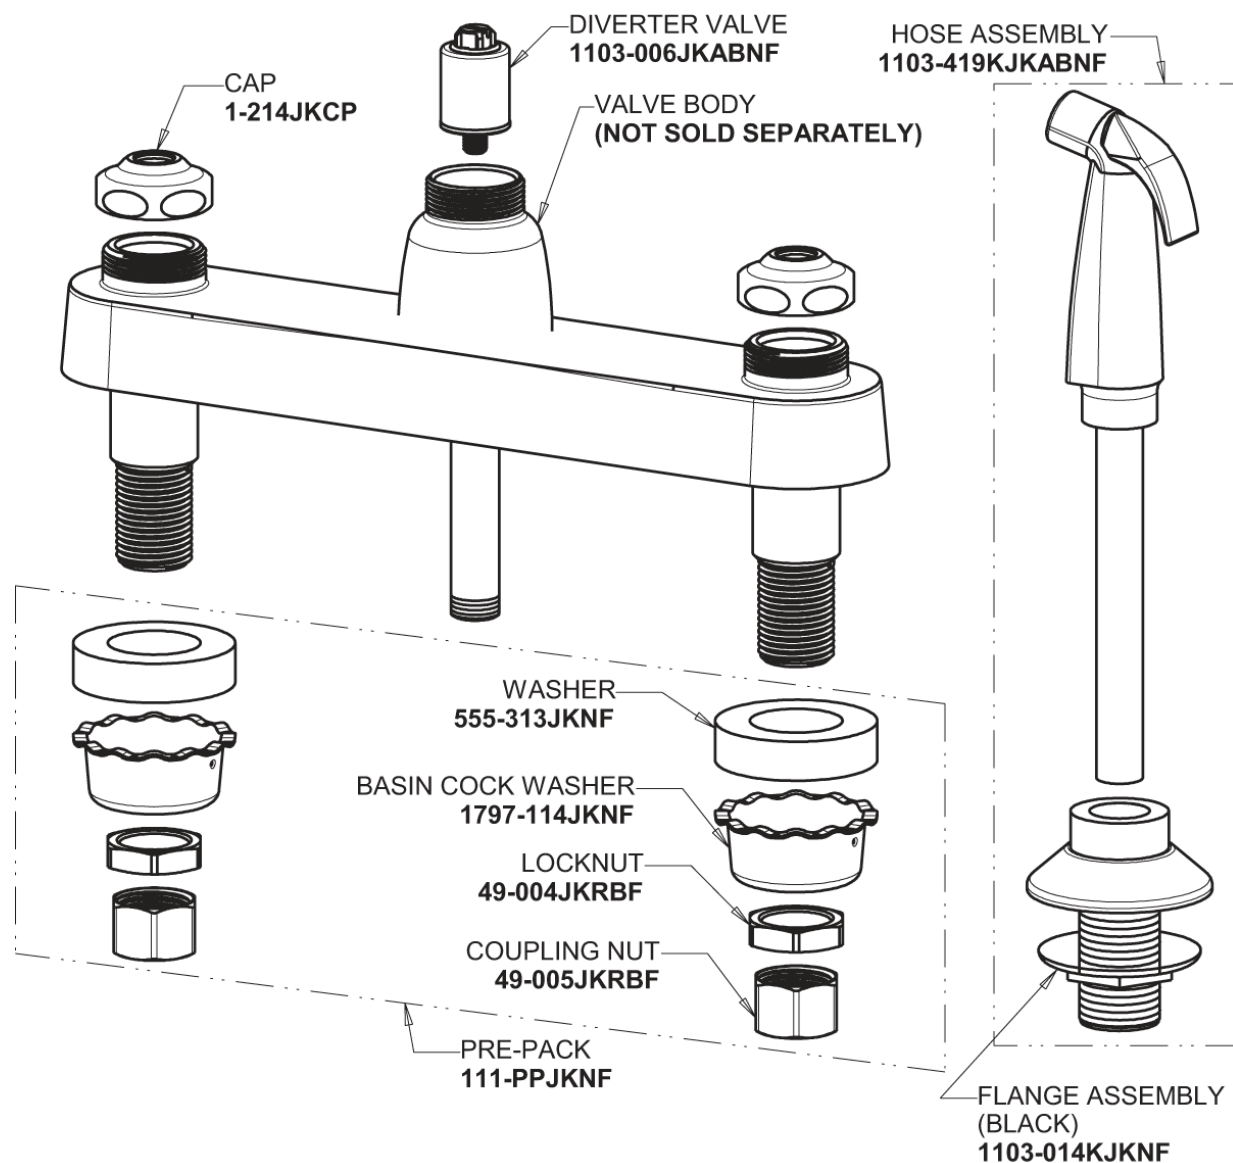

Repair Parts

1102-GN8AE35ABCP

Hot and Cold Water Sink Faucet with Side Spray

**CHICAGO
FAUCETS**

a Geberit company

Base Parts:

For Technical Assistance:

Phone: 800-TEC-TRUE (832-8783)

Email: techsupport.us@chicagofaucets.com

2100 South Clearwater Drive

Des Plaines, IL 60018

Phone: 847-803-5000

chicagofaucets.com

Repair Parts

1102-GN8AE35ABCP

Hot and Cold Water Sink Faucet with Side Spray

**CHICAGO
FAUCETS** 

a Geberit company

8" Rigid / Swing Gooseneck Spout
GN8AJKABCP

1.5 GPM (5.7 L/min) Aerator
E35JKABCP

2" Vandal Proof Canopy Single Wing Handle
1000-PRJKCP

Quatern Compression Cartridge (pair)
1-099XTJKABNF (right)
1-100XTJKABNF (left)