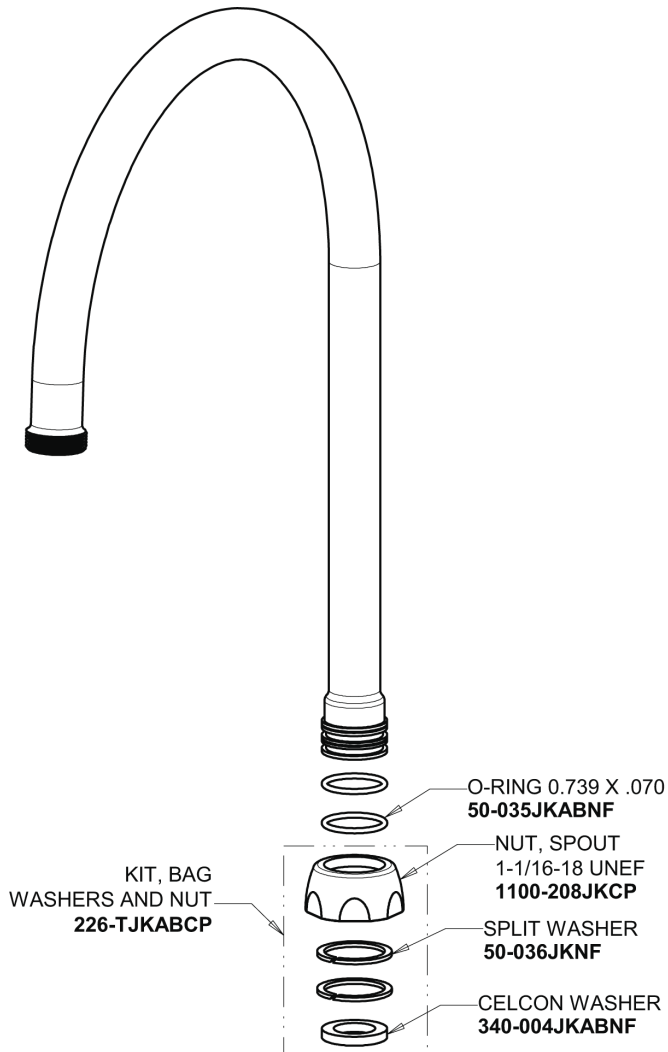

Repair Parts

1102-GN8AE35ABCP

Hot and Cold Water Sink Faucet with Side Spray

**CHICAGO
FAUCETS**

a Geberit company

Base Parts:

For Technical Assistance:

Phone: 800-TEC-TRUE (832-8783)

Email: techsupport.us@chicagofaucets.com

2100 South Clearwater Drive

Des Plaines, IL 60018

Phone: 847-803-5000

chicagofaucets.com

Repair Parts

1102-GN8AE35ABCP

Hot and Cold Water Sink Faucet with Side Spray

**CHICAGO
FAUCETS** 

a Geberit company

8" Rigid / Swing Gooseneck Spout
GN8AJKABCP

1.5 GPM (5.7 L/min) Aerator
E35JKABCP

2" Vandal Proof Canopy Single Wing Handle
1000-PRJKCP

Quatern Compression Cartridge (pair)
1-099XTJKABNF (right)
1-100XTJKABNF (left)