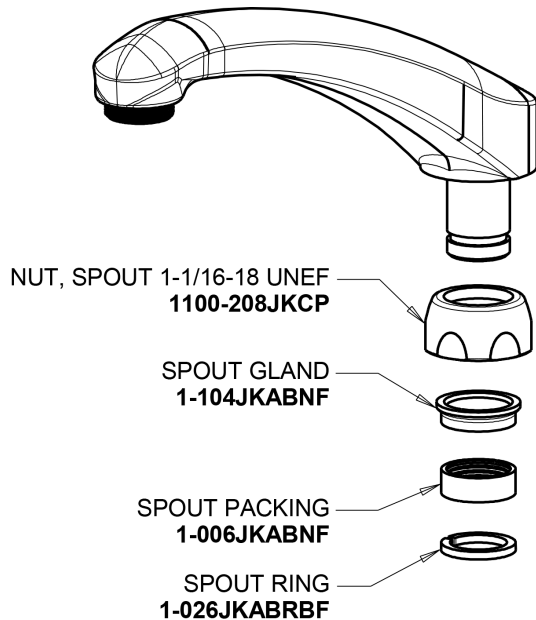

# Repair Parts

1102-E35-317ABCP

Hot and Cold Water Sink Faucet with Side Spray

**CHICAGO  
FAUCETS**

a Geberit company

# Repair Parts

1102-E35-317ABCP

Hot and Cold Water Sink Faucet with Side Spray

**CHICAGO  
FAUCETS** 

a Geberit company

8" L Type Swing Spout  
**L8LEOJKAB**

4" Wristblade Handle  
**317-PRJKCP**

1.5 GPM (5.7 L/min) Aerator  
**E35JKABCP**