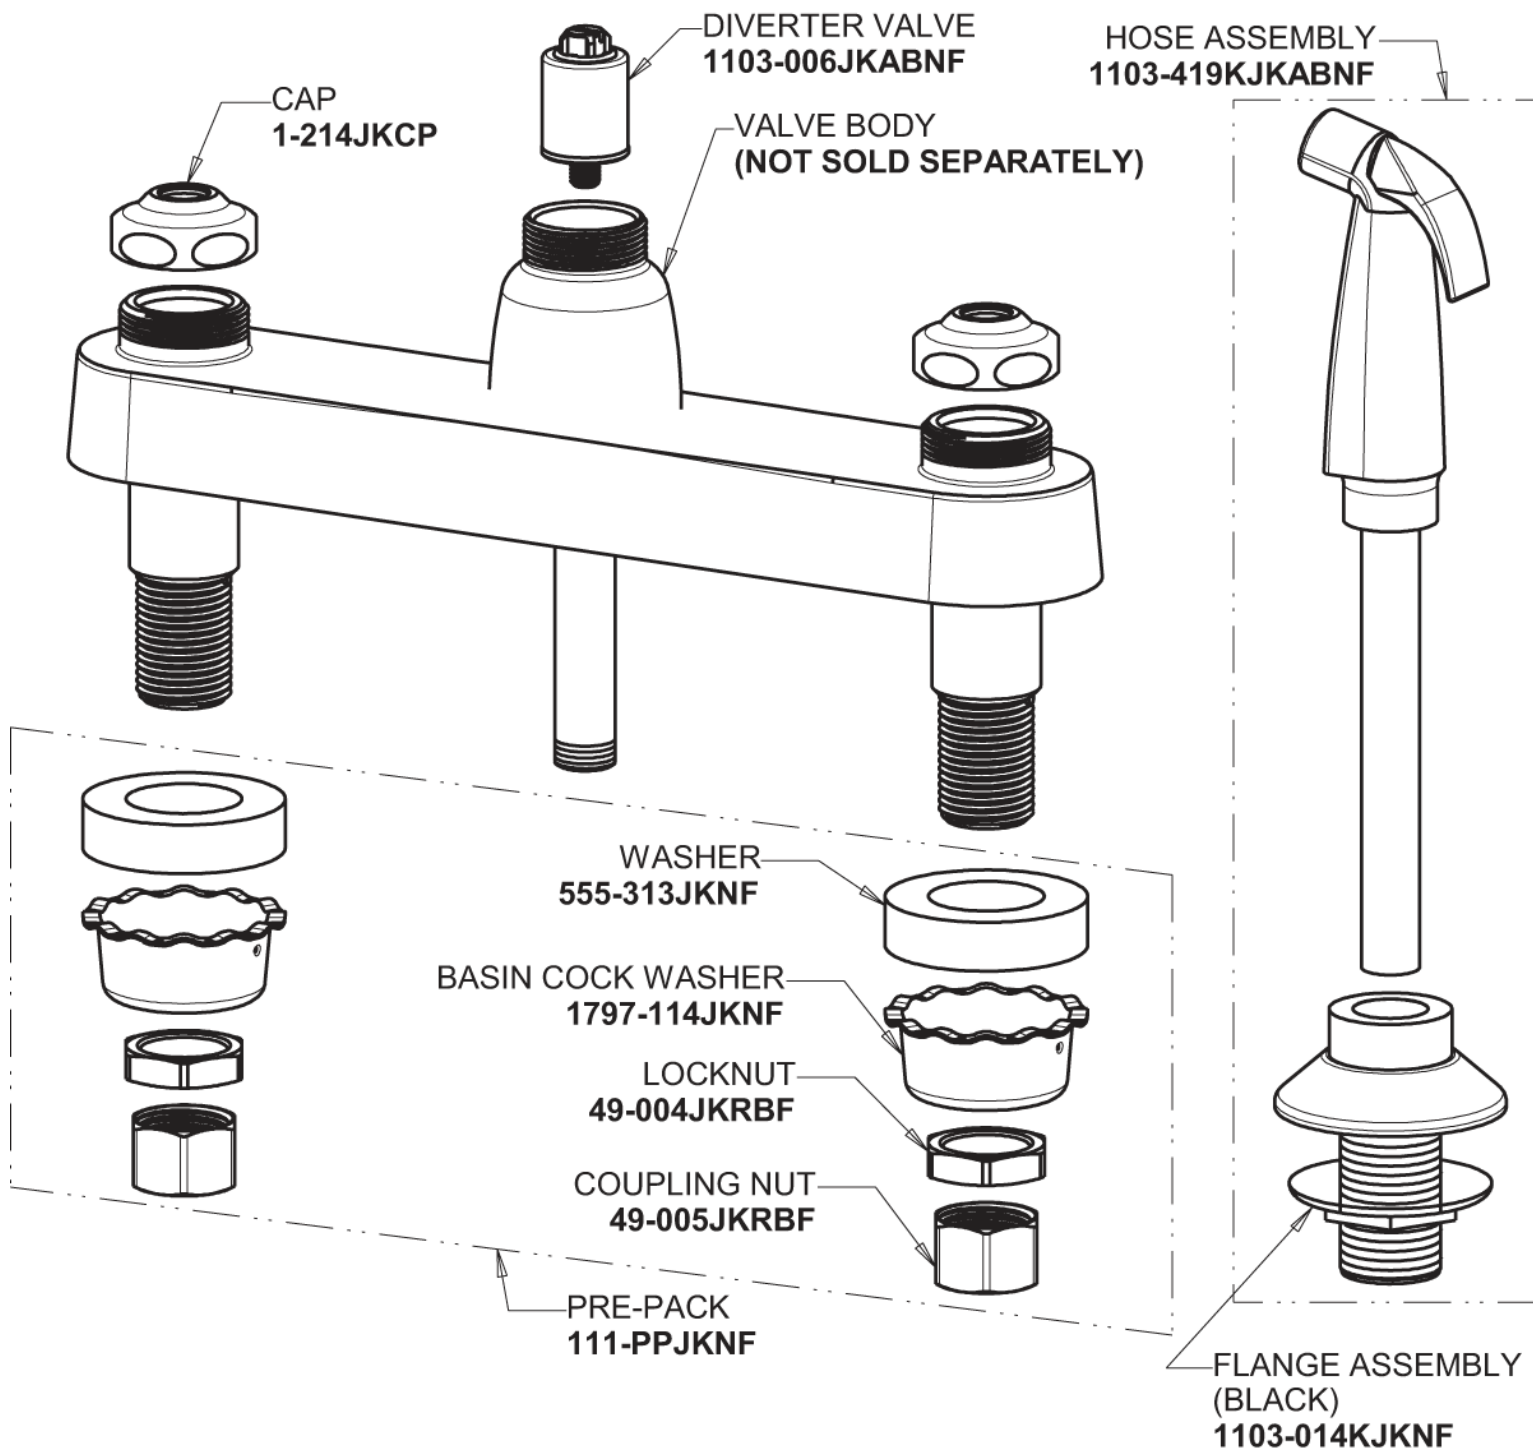

# Repair Parts

1102-E35-317ABCP

Hot and Cold Water Sink Faucet with Side Spray

**CHICAGO  
FAUCETS**

a Geberit company

## Base Parts:

# Repair Parts

1102-E35-317ABCP

Hot and Cold Water Sink Faucet with Side Spray

**CHICAGO  
FAUCETS** 

a Geberit company

8" L Type Swing Spout  
**L8LEOJKAB**

4" Wristblade Handle  
**317-PRJKCP**

1.5 GPM (5.7 L/min) Aerator  
**E35JKABCP**