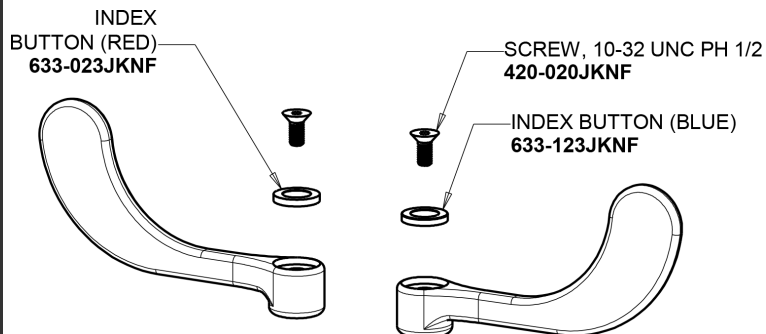

# Repair Parts

1102-E35-317ABCP

Hot and Cold Water Sink Faucet with Side Spray

**CHICAGO  
FAUCETS** 

a Geberit company

8" L Type Swing Spout  
**L8LEOJKAB**

4" Wristblade Handle  
**317-PRJKCP**

1.5 GPM (5.7 L/min) Aerator  
**E35JKABCP**