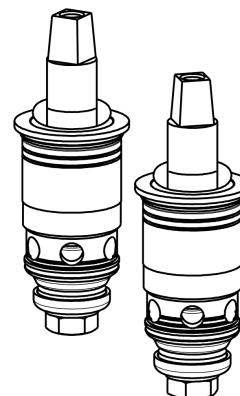

Quatern Compression Cartridge (pair)
1-099XTJKABNF (right)
1-100XTJKABNF (left)