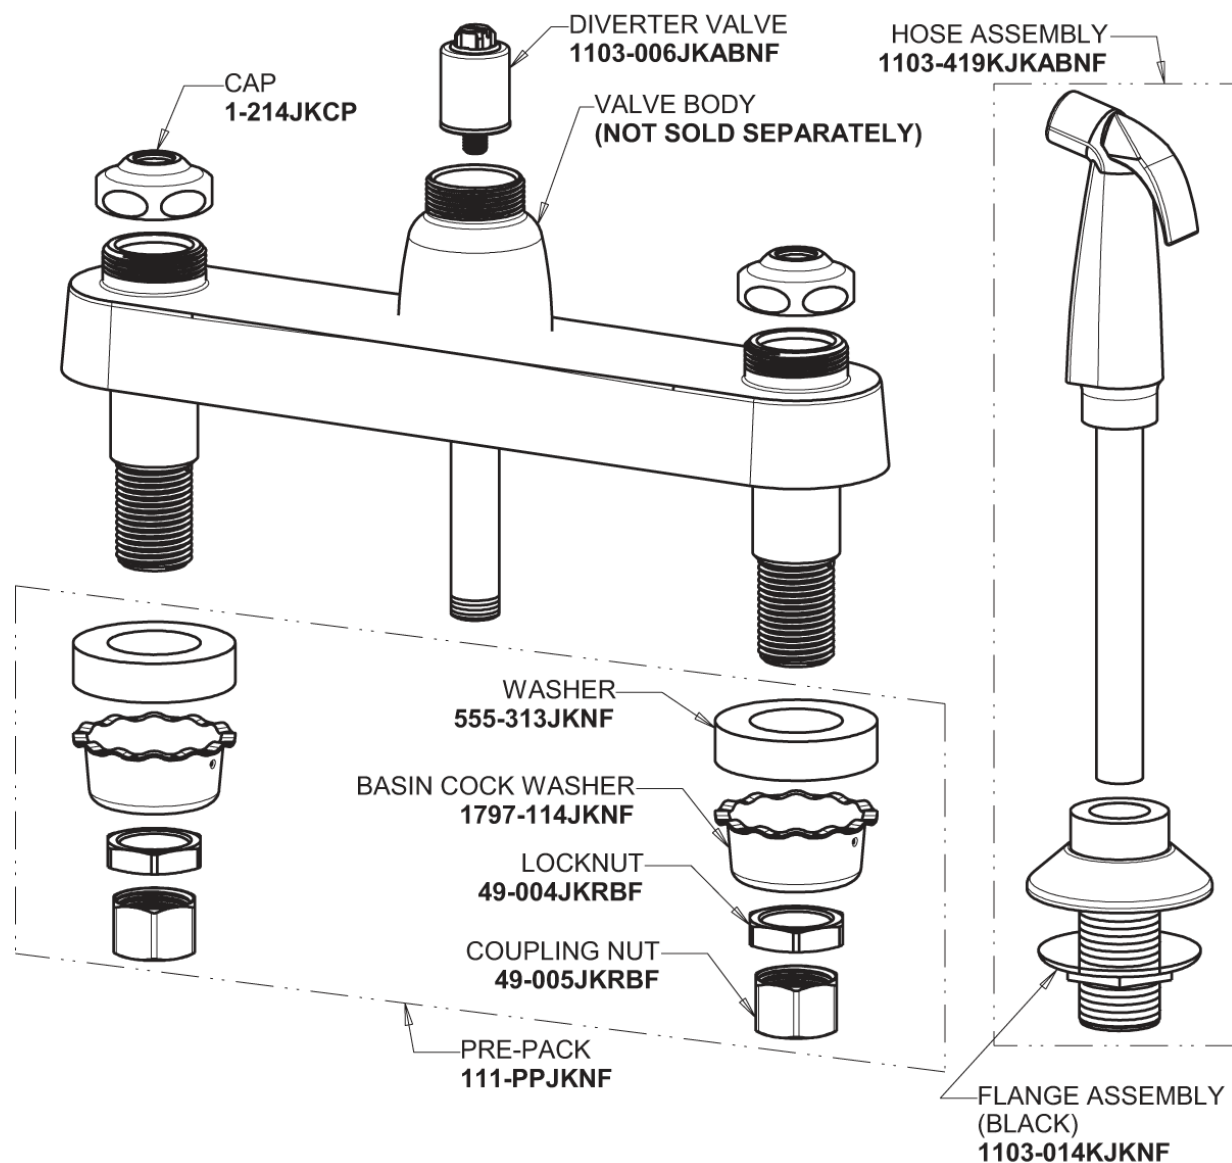

Repair Parts

1102-ABCP

Hot and Cold Water Sink Faucet with Side Spray

**CHICAGO
FAUCETS**

a Geberit company

Base Parts:

For Technical Assistance:

Phone: 800-TEC-TRUE (832-8783)

Email: techsupport.us@chicagofaucets.com

2100 South Clearwater Drive

Des Plaines, IL 60018

Phone: 847-803-5000

chicagofaucets.com

Repair Parts

1102-ABCP

Hot and Cold Water Sink Faucet with Side Spray

**CHICAGO
FAUCETS**

a Geberit company

8" L Type Swing Spout
L8LEOJKAB

2" Vandal Proof Canopy Single Wing Handle
1000-PRJKCP

2.2 GPM (8.3 L/min) Aerator
E3JKABCP

Quatern Compression Cartridge (pair)
1-099XTJKABNF (right)
1-100XTJKABNF (left)