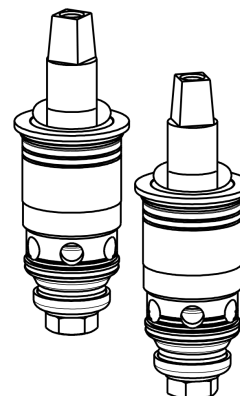

Repair Parts

1102-ABCP

Hot and Cold Water Sink Faucet with Side Spray

**CHICAGO
FAUCETS**

a Geberit company

Base Parts:

For Technical Assistance:

Phone: 800-TEC-TRUE (832-8783)

**CHICAGO
FAUCETS**

a Geberit company

8" L Type Swing Spout
L8LEOJKAB

2" Vandal Proof Canopy Single Wing Handle
1000-PRJKCP

2.2 GPM (8.3 L/min) Aerator
E3JKABCP

Quatern Compression Cartridge (pair)
1-099XTJKABNF (right)
1-100XTJKABNF (left)