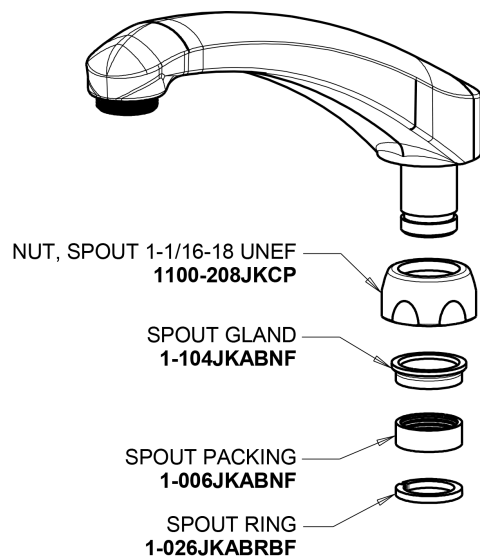

Repair Parts

1102-ABCP

Hot and Cold Water Sink Faucet with Side Spray

**CHICAGO
FAUCETS**

a Geberit company

Base Parts:

For Technical Assistance:

Phone: 800-TEC-TRUE (832-8783)

Email: techsupport.us@chicagofaucets.com

2100 South Clearwater Drive

Des Plaines, IL 60018

Phone: 847-803-5000

chicagofaucets.com

Repair Parts

1102-ABCP

Hot and Cold Water Sink Faucet with Side Spray

**CHICAGO
FAUCETS**

a Geberit company

8" L Type Swing Spout
L8LEOJKAB

2" Vandal Proof Canopy Single Wing Handle
1000-PRJKCP

2.2 GPM (8.3 L/min) Aerator
E3JKABCP

Quatern Compression Cartridge (pair)
1-099XTJKABNF (right)
1-100XTJKABNF (left)