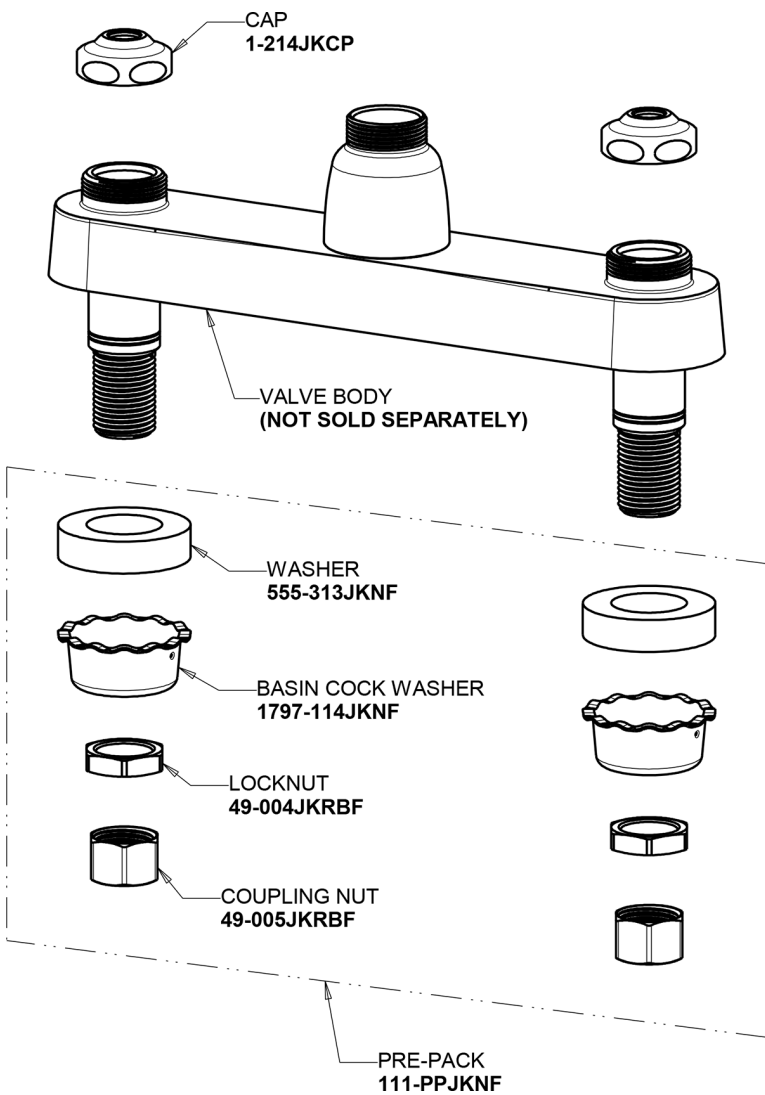

Repair Parts

1100-LESHAB

Hot and Cold Water Sink Faucet

**CHICAGO
FAUCETS** 

a Geberit company

Base Parts:

Quatern Compression Cartridge (pair)

1-099XTJKABNF (right)