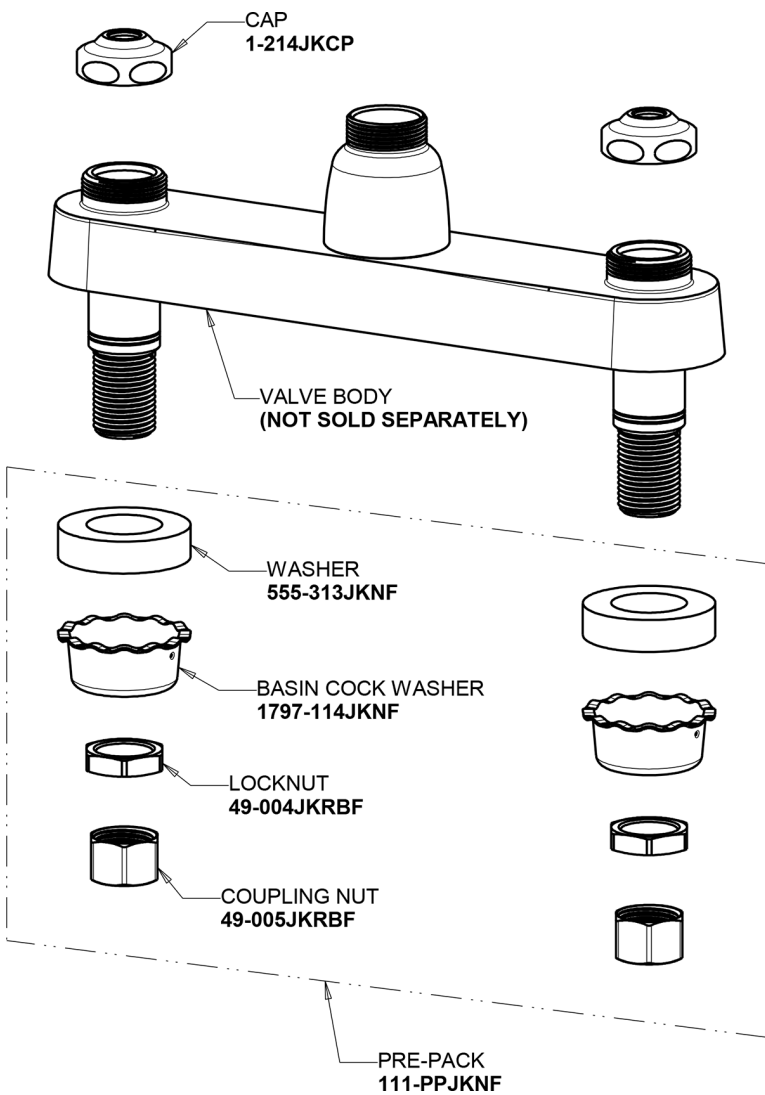

Repair Parts

1100-LESHAB

Hot and Cold Water Sink Faucet

CHICAGO FAUCETS®

Geberit Group

Base Parts:

Quatern Compression Cartridge (pair)

1-099XTJKABNF (right)