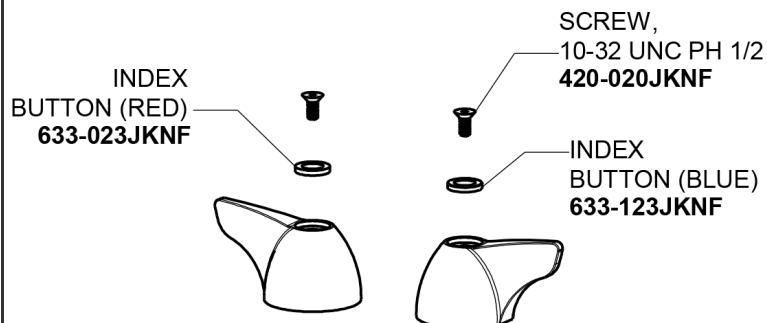

Repair Parts

1100-LESAB

Hot and Cold Water Sink Faucet

CHICAGO FAUCETS®

Geberit Group

Base Parts:

2" Vandal Proof Canopy Single Wing Handle 1000-PRJKCP

Quatern Compression Cartridge (pair) 1-099XTJKABNF (right) 1-100XTJKABNF (left)