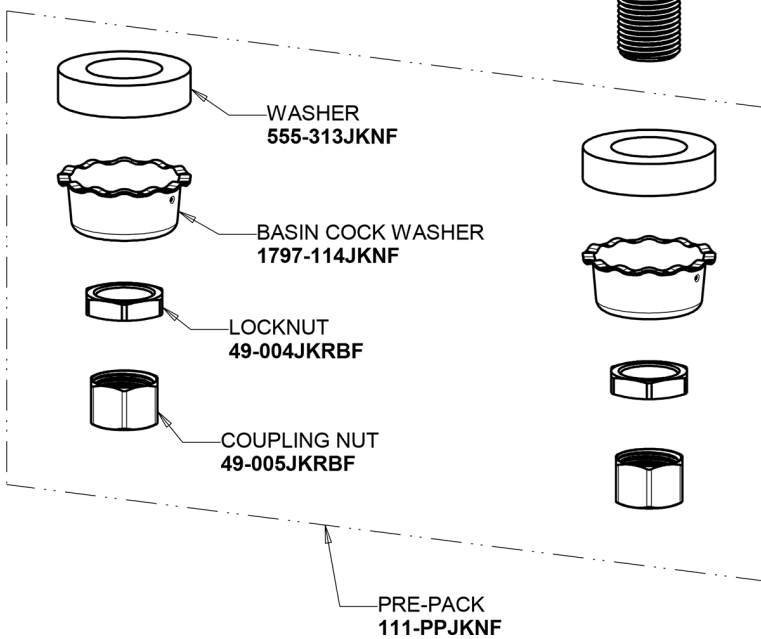

Repair Parts

1100-LESAB

Hot and Cold Water Sink Faucet

CHICAGO FAUCETS®

Geberit Group

Base Parts:

2" Vandal Proof Canopy Single Wing Handle 1000-PRJKCP

Quatern Compression Cartridge (pair) 1-099XTJKABNF (right) 1-100XTJKABNF (left)