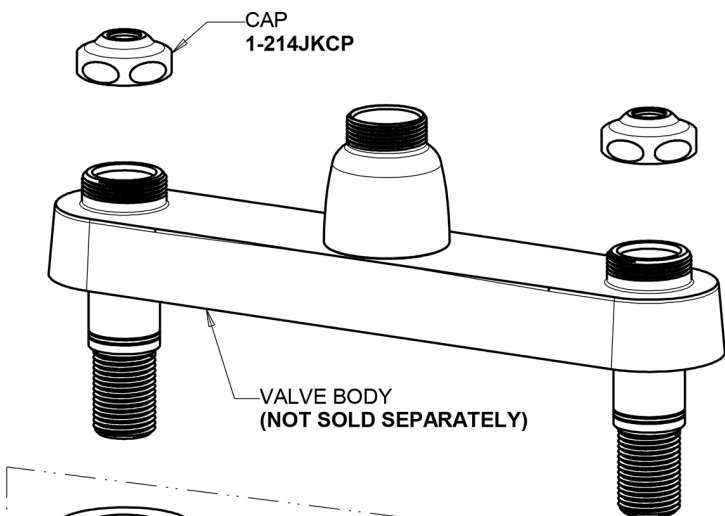

Repair Parts

1100-LESAB

Hot and Cold Water Sink Faucet

CHICAGO FAUCETS®

Geberit Group

Base Parts:

2" Vandal Proof Canopy Single Wing Handle 1000-PRJKCP

Quatern Compression Cartridge (pair) 1-099XTJKABNF (right) 1-100XTJKABNF (left)