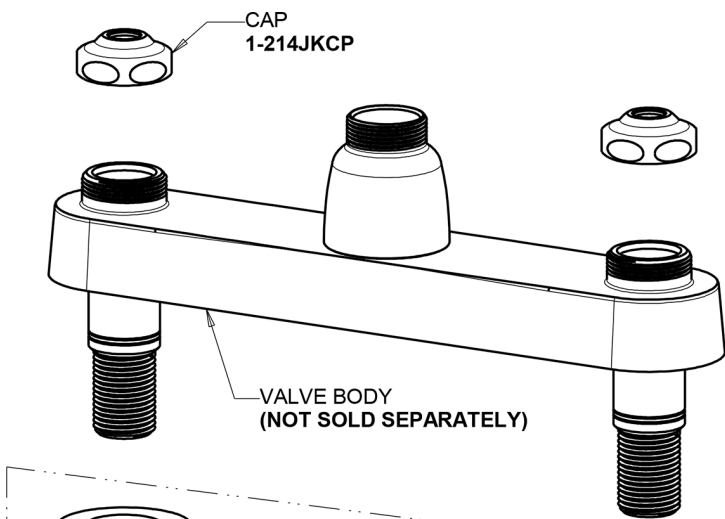

Repair Parts

1100-LES317XKAB

Hot and Cold Water Sink Faucet

CHICAGO FAUCETS®

Geberit Group

Base Parts:

4" Wristblade Handle 317-PRJKCP

Ceramic 1/4-Turn Cartridge (pair) 1-099XKJKABNF (right) 1-100XKJKABNF (left)