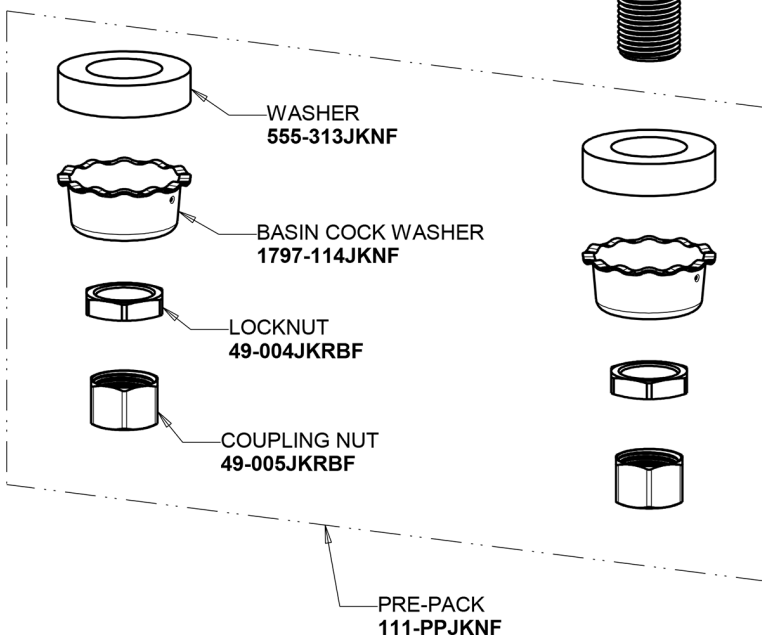

Repair Parts

1100-LES317XKAB

Hot and Cold Water Sink Faucet

CHICAGO FAUCETS®

Geberit Group

Base Parts:

4" Wristblade Handle 317-PRJKCP

Ceramic 1/4-Turn Cartridge (pair) 1-099XKJKABNF (right) 1-100XKJKABNF (left)