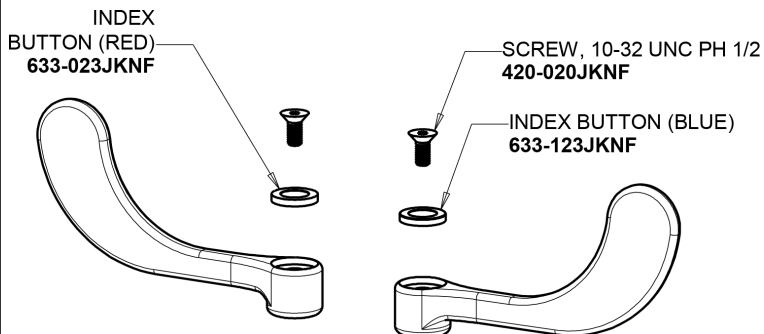

Repair Parts

1100-LES317XKAB

Hot and Cold Water Sink Faucet

CHICAGO FAUCETS®

Geberit Group

Base Parts:

4" Wristblade Handle 317-PRJKCP

Ceramic 1/4-Turn Cartridge (pair) 1-099XKJKABNF (right) 1-100XKJKABNF (left)