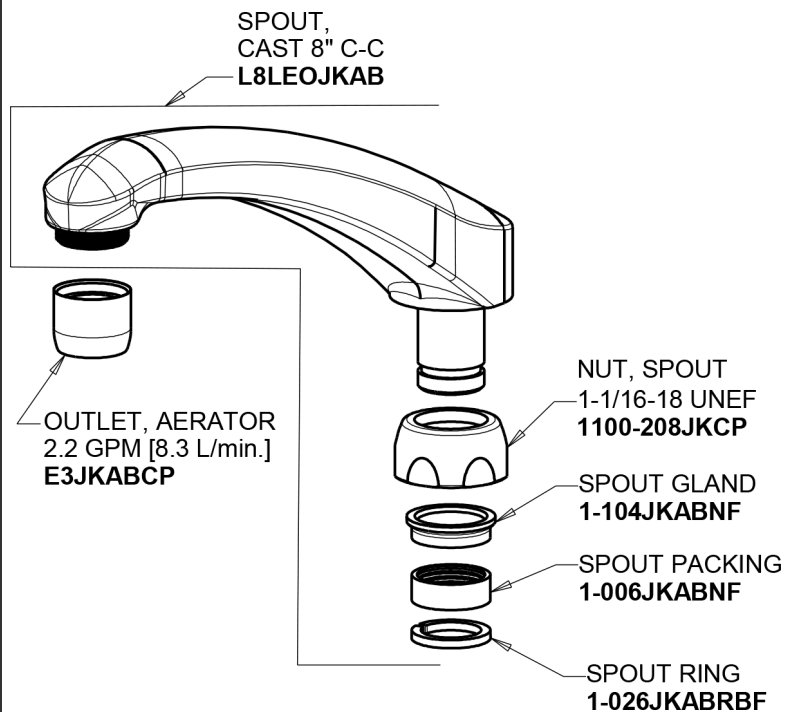

Repair Parts

1100-LEHAB

Hot and Cold Water Sink Faucet

CHICAGO FAUCETS®

Geberit Group

Base Parts:

8" L Type Swing Spout L8JKABCP

2.2 GPM (8.3 L/min) Aerator E3JKABCP

Quatern Compression Cartridge (pair) 1-099XTJKABNF (right) 1-100XTJKABNF (left)

For Technical Assistance:

Phone: 800-TEC-TRUE (832-8783)

Email: techsupport.us@chicagofaucets.com

2100 South Clearwater Drive