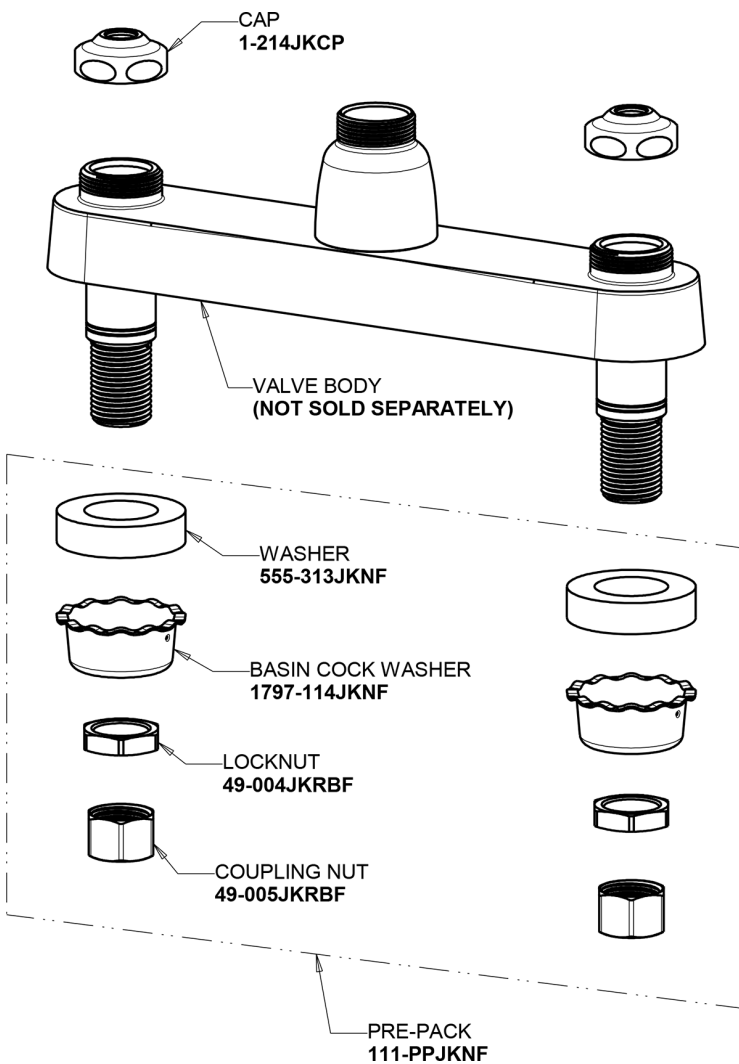

Repair Parts

1100-LEHAB

Hot and Cold Water Sink Faucet

CHICAGO FAUCETS®

Geberit Group

Base Parts:

8" L Type Swing Spout L8JKABCP

2.2 GPM (8.3 L/min) Aerator E3JKABCP

Quatern Compression Cartridge (pair) 1-099XTJKABNF (right) 1-100XTJKABNF (left)

For Technical Assistance:

Phone: 800-TEC-TRUE (832-8783)

Email: techsupport.us@chicagofaucets.com

2100 South Clearwater Drive