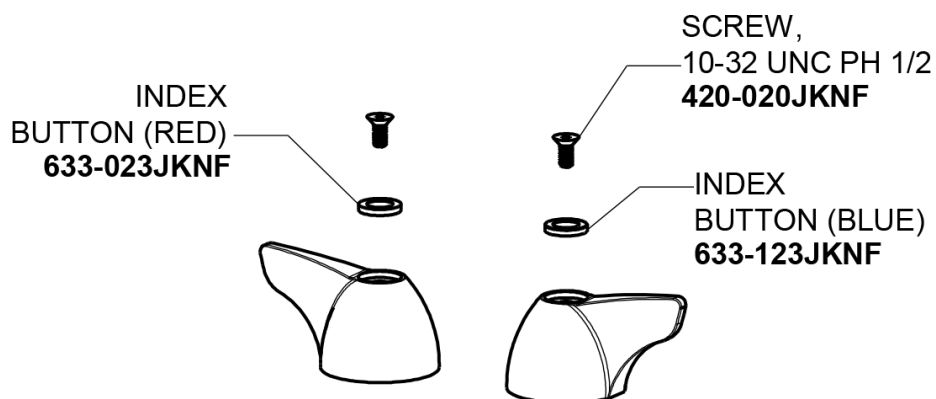

Repair Parts

1100-L9E35ABCP

Hot and Cold Water Sink Faucet

**CHICAGO
FAUCETS**

a Geberit company

Base Parts:

9-1/2" L Type Swing Spout L9LEOJKAB

1.5 GPM (5.7 L/min) Aerator E35JKABCP

1100-L9E35ABCP

Hot and Cold Water Sink Faucet

**CHICAGO
FAUCETS** 

a Geberit company

2" Vandal Proof Canopy Single Wing Handle
1000-PRJKCP

Quatern Compression Cartridge (pair)
1-099XTJKABNF (right)
1-100XTJKABNF (left)