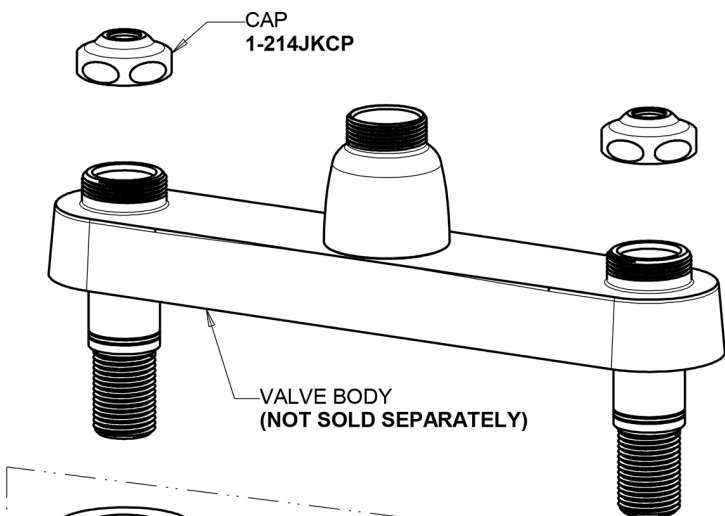

Repair Parts

1100-L9E35ABCP

Hot and Cold Water Sink Faucet

**CHICAGO
FAUCETS**

a Geberit company

Base Parts:

9-1/2" L Type Swing Spout L9LEOJKAB

1.5 GPM (5.7 L/min) Aerator E35JKABCP

1100-L9E35ABCP

Hot and Cold Water Sink Faucet

**CHICAGO
FAUCETS** 

a Geberit company

2" Vandal Proof Canopy Single Wing Handle
1000-PRJKCP

Quatern Compression Cartridge (pair)
1-099XTJKABNF (right)
1-100XTJKABNF (left)