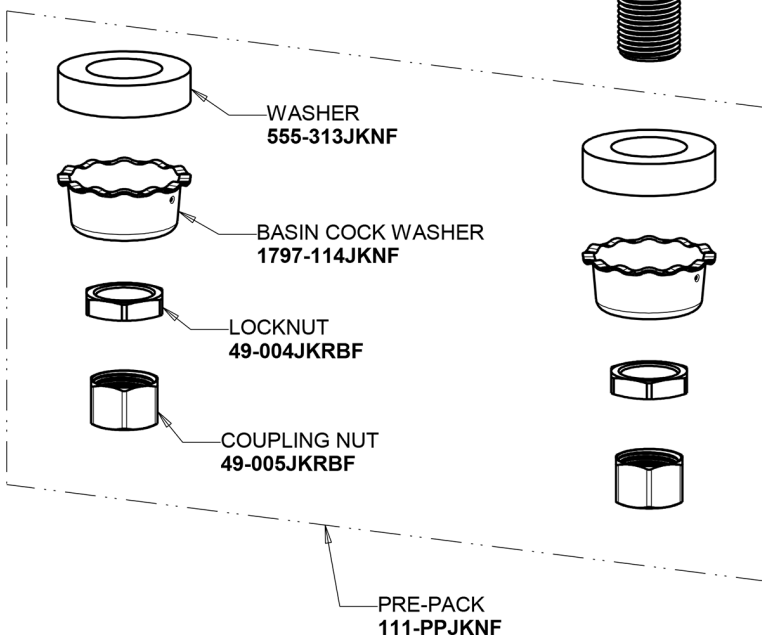

Repair Parts

1100-L9E35ABCP

Hot and Cold Water Sink Faucet

**CHICAGO
FAUCETS**

a Geberit company

Base Parts:

9-1/2" L Type Swing Spout L9LEOJKAB

1.5 GPM (5.7 L/min) Aerator E35JKABCP

1100-L9E35ABCP

Hot and Cold Water Sink Faucet

**CHICAGO
FAUCETS** 

a Geberit company

2" Vandal Proof Canopy Single Wing Handle
1000-PRJKCP

Quatern Compression Cartridge (pair)
1-099XTJKABNF (right)
1-100XTJKABNF (left)