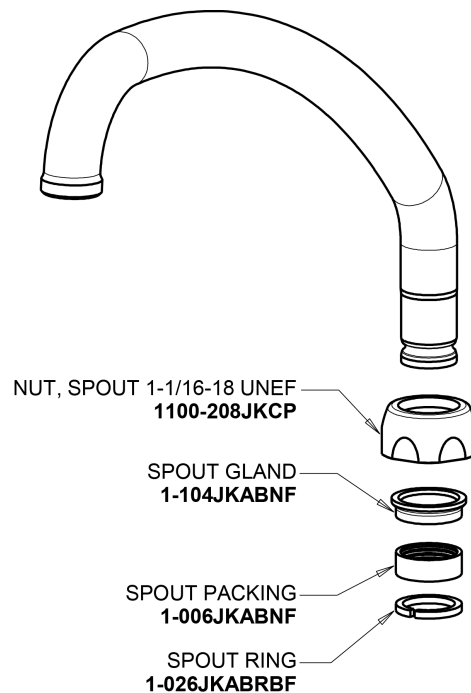

Repair Parts

1100-L9E35ABCP

Hot and Cold Water Sink Faucet

**CHICAGO
FAUCETS**

a Geberit company

Base Parts:

9-1/2" L Type Swing Spout L9LEOJKAB

1.5 GPM (5.7 L/min) Aerator E35JKABCP

1100-L9E35ABCP

Hot and Cold Water Sink Faucet

**CHICAGO
FAUCETS** 

a Geberit company

2" Vandal Proof Canopy Single Wing Handle
1000-PRJKCP

Quatern Compression Cartridge (pair)
1-099XTJKABNF (right)
1-100XTJKABNF (left)