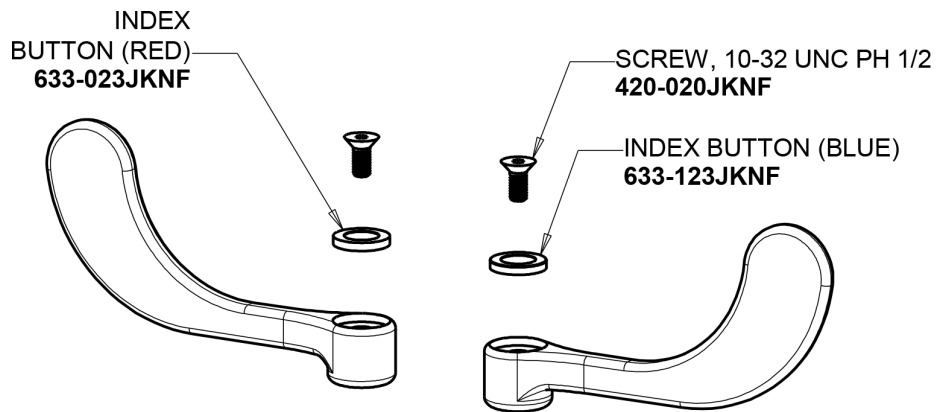

Repair Parts

1100-L9E35-317ABCP

Hot and Cold Water Sink Faucet

CHICAGO FAUCETS®

Geberit Group

Base Parts:

9-1/2" L Type Swing Spout L9LEOJKAB

1.5 GPM (5.7 L/min) Aerator E35JKABCP

For Technical Assistance:

Phone: 800-TEC-TRUE (832-8783)

Email: techsupport.us@chicago faucets.com

2100 South Clearwater Drive
Des Plaines, IL 60018
Phone: 847-803-5000
chicago faucets.com

Repair Parts

1100-L9E35-317ABCP

Hot and Cold Water Sink Faucet

CHICAGO FAUCETS®

Geberit Group

4" Wristblade Handle
317-PRJKCP

Quatern Compression Cartridge (pair)
1-099XTJKABNF (right)
1-100XTJKABNF (left)

For Technical Assistance:

Phone: 800-TEC-TRUE (832-8783)