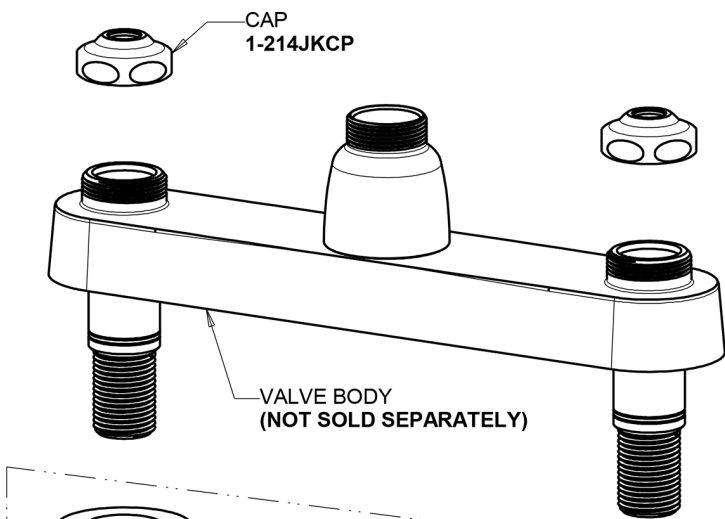

Repair Parts

1100-L9E35-317ABCP

Hot and Cold Water Sink Faucet

CHICAGO FAUCETS®

Geberit Group

Base Parts:

9-1/2" L Type Swing Spout L9LEOJKAB

1.5 GPM (5.7 L/min) Aerator E35JKABCP

Hot and Cold Water Sink Faucet

CHICAGO FAUCETS®

Geberit Group

4" Wristblade Handle
317-PRJKCP

Quatern Compression Cartridge (pair)
1-099XTJKABNF (right)
1-100XTJKABNF (left)

For Technical Assistance:

Phone: 800-TEC-TRUE (832-8783)