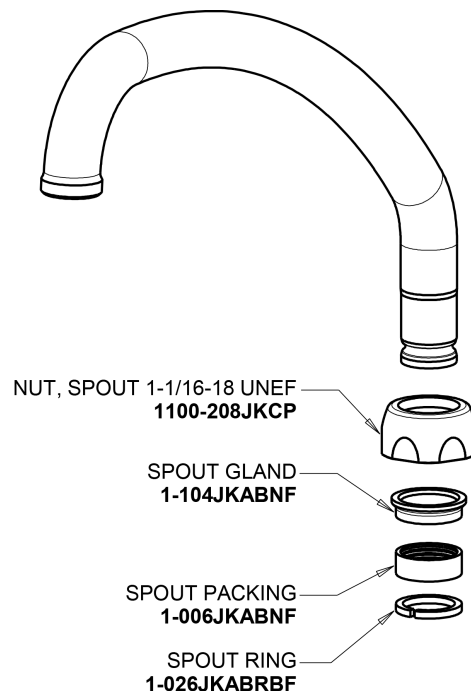

Repair Parts

1100-L9E35-317ABCP

Hot and Cold Water Sink Faucet

CHICAGO FAUCETS®

Geberit Group

Base Parts:

9-1/2" L Type Swing Spout L9LEOJKAB

1.5 GPM (5.7 L/min) Aerator E35JKABCP

Hot and Cold Water Sink Faucet

CHICAGO FAUCETS®

Geberit Group

4" Wristblade Handle
317-PRJKCP

Quatern Compression Cartridge (pair)
1-099XTJKABNF (right)
1-100XTJKABNF (left)

For Technical Assistance:

Phone: 800-TEC-TRUE (832-8783)