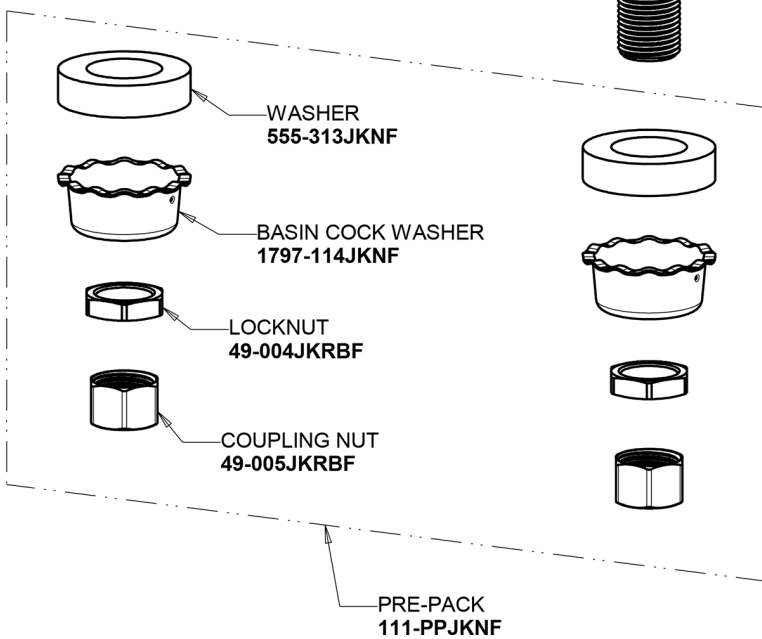

Repair Parts

1100-L9E35-317ABCP

Hot and Cold Water Sink Faucet

CHICAGO FAUCETS®

Geberit Group

Base Parts:

9-1/2" L Type Swing Spout L9LEOJKAB

1.5 GPM (5.7 L/min) Aerator E35JKABCP

Hot and Cold Water Sink Faucet

CHICAGO FAUCETS®

Geberit Group

4" Wristblade Handle
317-PRJKCP

Quatern Compression Cartridge (pair)
1-099XTJKABNF (right)
1-100XTJKABNF (left)

For Technical Assistance:

Phone: 800-TEC-TRUE (832-8783)