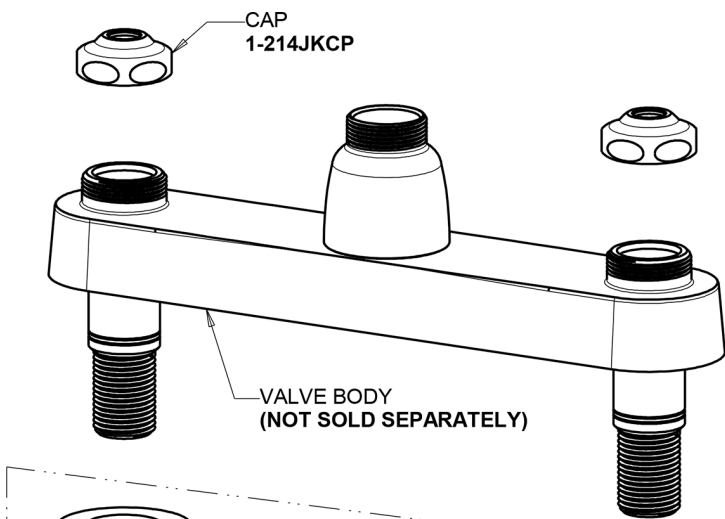

Repair Parts

1100-L9E29VPABCP

Hot and Cold Water Sink Faucet

CHICAGO FAUCETS®

Geberit Group

Base Parts:

9-1/2" L Type Swing Spout L9LEOJKAB

Lam-a-Flo Outlet with Adapter E29JKABCP

1100-L9E29VPABCP

Hot and Cold Water Sink Faucet

CHICAGO FAUCETS®

Geberit Group

2" Vandal Proof Canopy Single Wing Handle
1000-PRJKCP

Quatern Compression Cartridge (pair)
1-099XTJKABNF (right)
1-100XTJKABNF (left)