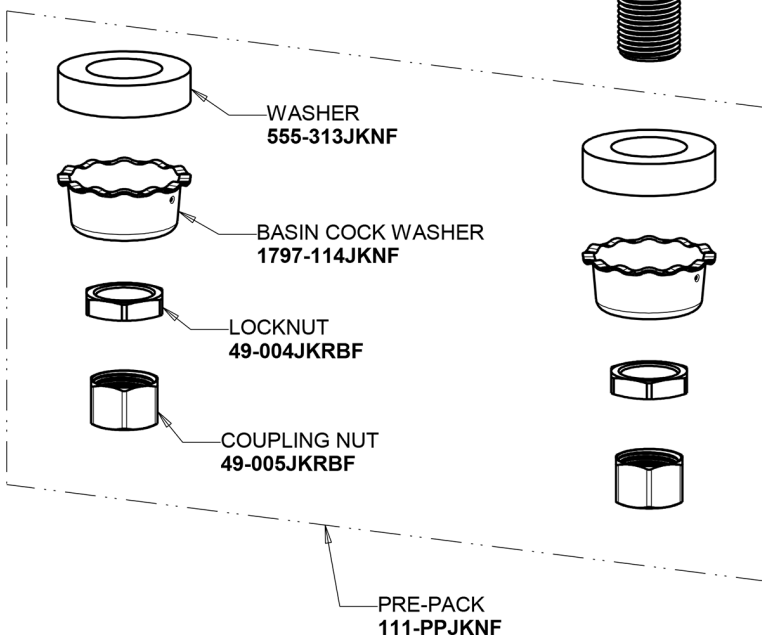

Repair Parts

1100-L9E29VPABCP

Hot and Cold Water Sink Faucet

CHICAGO FAUCETS®

Geberit Group

Base Parts:

9-1/2" L Type Swing Spout L9LEOJKAB

Lam-a-Flo Outlet with Adapter E29JKABCP

1100-L9E29VPABCP

Hot and Cold Water Sink Faucet

CHICAGO FAUCETS®

Geberit Group

2" Vandal Proof Canopy Single Wing Handle
1000-PRJKCP

Quatern Compression Cartridge (pair)
1-099XTJKABNF (right)
1-100XTJKABNF (left)