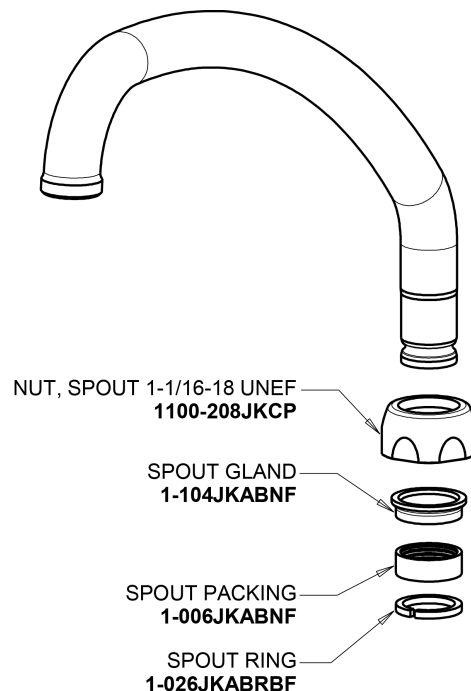

Repair Parts

1100-L9E29VPABCP

Hot and Cold Water Sink Faucet

CHICAGO FAUCETS®

Geberit Group

Base Parts:

9-1/2" L Type Swing Spout L9LEOJKAB

Lam-a-Flo Outlet with Adapter E29JKABCP

1100-L9E29VPABCP

Hot and Cold Water Sink Faucet

CHICAGO FAUCETS®

Geberit Group

2" Vandal Proof Canopy Single Wing Handle
1000-PRJKCP

Quatern Compression Cartridge (pair)
1-099XTJKABNF (right)
1-100XTJKABNF (left)