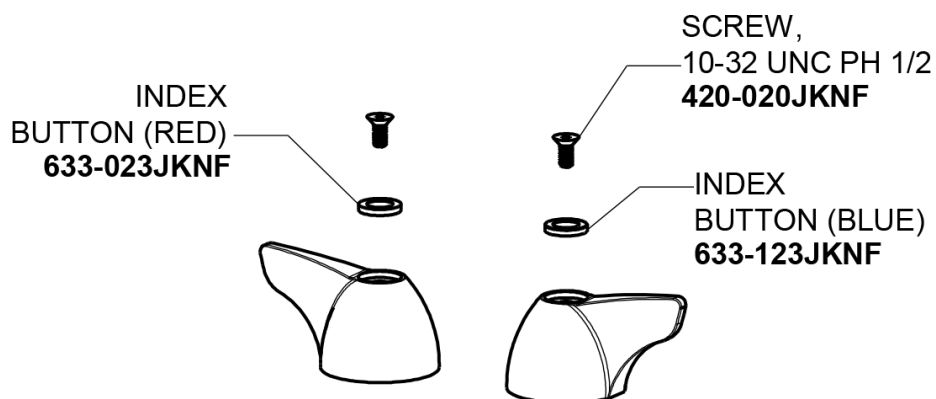

Repair Parts

1100-L9E29VPABCP

Hot and Cold Water Sink Faucet

CHICAGO FAUCETS®

Geberit Group

Base Parts:

9-1/2" L Type Swing Spout L9LEOJKAB

Lam-a-Flo Outlet with Adapter E29JKABCP

1100-L9E29VPABCP

Hot and Cold Water Sink Faucet

CHICAGO FAUCETS®

Geberit Group

2" Vandal Proof Canopy Single Wing Handle
1000-PRJKCP

Quatern Compression Cartridge (pair)
1-099XTJKABNF (right)
1-100XTJKABNF (left)