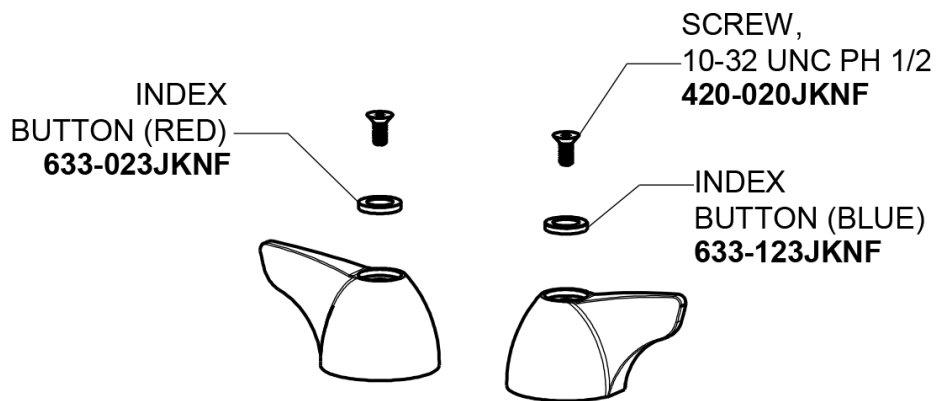

Repair Parts

1100-L9ABCP

Hot and Cold Water Sink Faucet

CHICAGO FAUCETS®

Geberit Group

Base Parts:

9-1/2" L Type Swing Spout L9LEOJKAB

2.2 GPM (8.3 L/min) Aerator E3JKABCP

1100-L9ABCP

Hot and Cold Water Sink Faucet

CHICAGO FAUCETS®

Geberit Group

2" Vandal Proof Canopy Single Wing Handle
1000-PRJKCP

Quatern Compression Cartridge (pair)
1-099XTJKABNF (right)
1-100XTJKABNF (left)