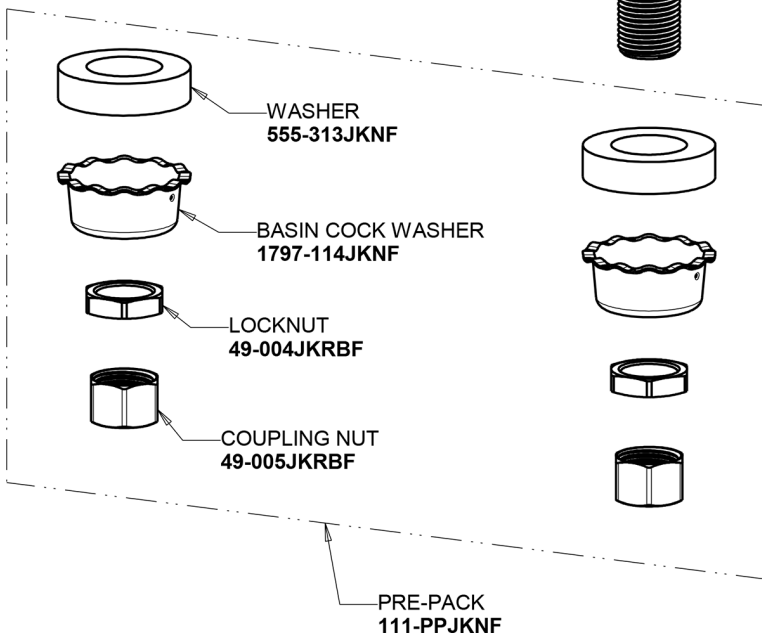

Repair Parts

1100-L9ABCP

Hot and Cold Water Sink Faucet

CHICAGO FAUCETS®

Geberit Group

Base Parts:

9-1/2" L Type Swing Spout L9LEOJKAB

2.2 GPM (8.3 L/min) Aerator E3JKABCP

1100-L9ABCP

Hot and Cold Water Sink Faucet

CHICAGO FAUCETS®

Geberit Group

2" Vandal Proof Canopy Single Wing Handle
1000-PRJKCP

Quatern Compression Cartridge (pair)
1-099XTJKABNF (right)
1-100XTJKABNF (left)