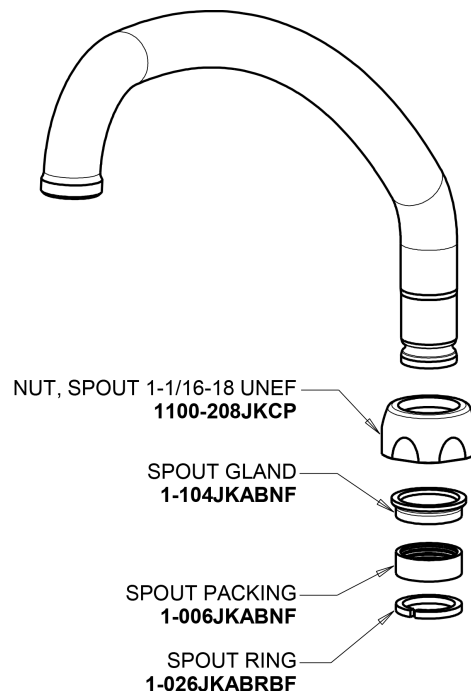

Repair Parts

1100-L9ABCP

Hot and Cold Water Sink Faucet

CHICAGO FAUCETS®

Geberit Group

Base Parts:

9-1/2" L Type Swing Spout L9LEOJKAB

2.2 GPM (8.3 L/min) Aerator E3JKABCP

1100-L9ABCP

Hot and Cold Water Sink Faucet

CHICAGO FAUCETS®

Geberit Group

2" Vandal Proof Canopy Single Wing Handle
1000-PRJKCP

Quatern Compression Cartridge (pair)
1-099XTJKABNF (right)
1-100XTJKABNF (left)