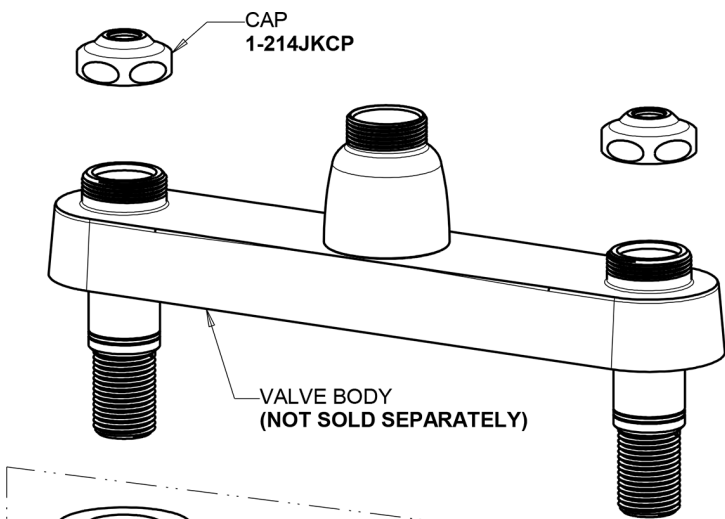

Repair Parts

1100-L9ABCP

Hot and Cold Water Sink Faucet

CHICAGO FAUCETS®

Geberit Group

Base Parts:

9-1/2" L Type Swing Spout L9LEOJKAB

2.2 GPM (8.3 L/min) Aerator E3JKABCP

1100-L9ABCP

Hot and Cold Water Sink Faucet

CHICAGO FAUCETS®

Geberit Group

2" Vandal Proof Canopy Single Wing Handle
1000-PRJKCP

Quatern Compression Cartridge (pair)
1-099XTJKABNF (right)
1-100XTJKABNF (left)