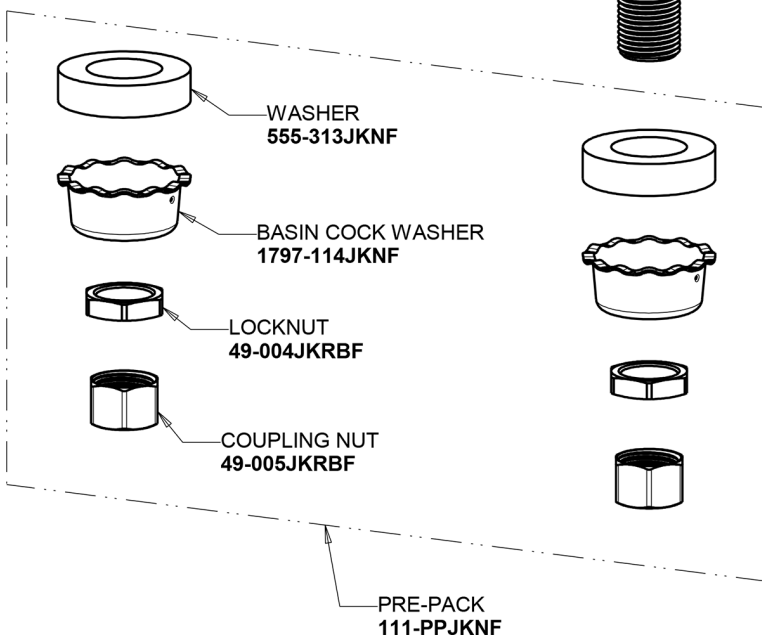

# Repair Parts

1100-L9-317XKABCP

Hot and Cold Water Sink Faucet

## Base Parts: