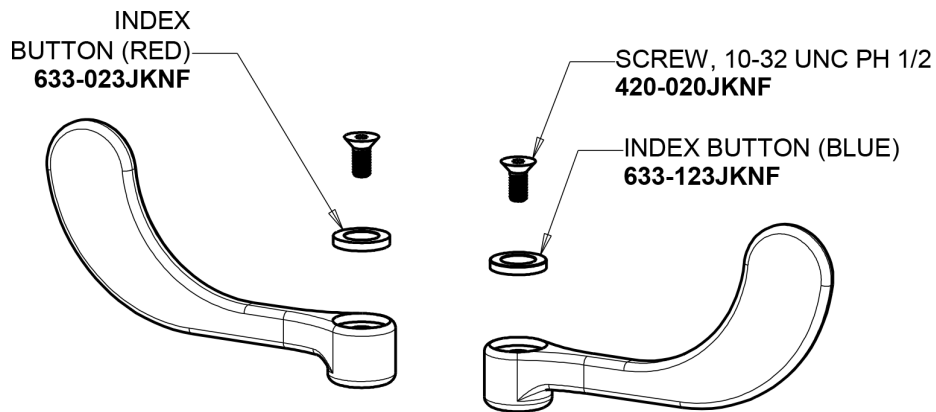

# Repair Parts

1100-L9-317XKABCP

Hot and Cold Water Sink Faucet

# CHICAGO FAUCETS®

Geberit Group

4" Wristblade Handle  
317-PRJKCP

Ceramic 1/4-Turn Cartridge (pair)  
1-099XKJKABNF (right)  
1-100XKJKABNF (left)