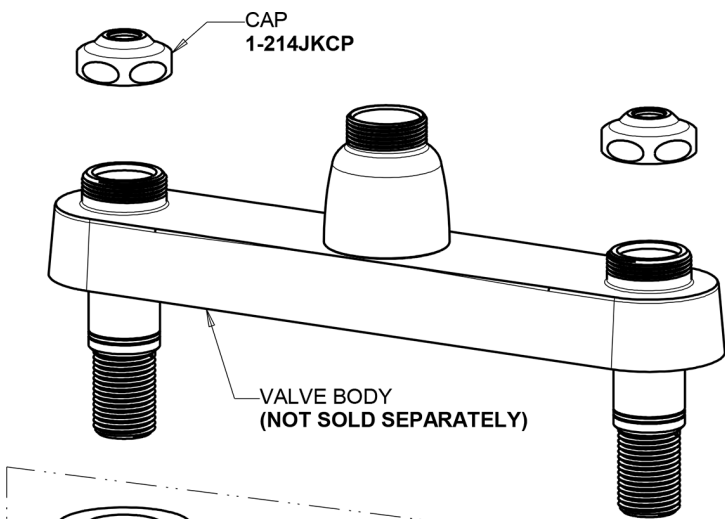

# Repair Parts

1100-L9-317XKABCP

Hot and Cold Water Sink Faucet

## Base Parts: