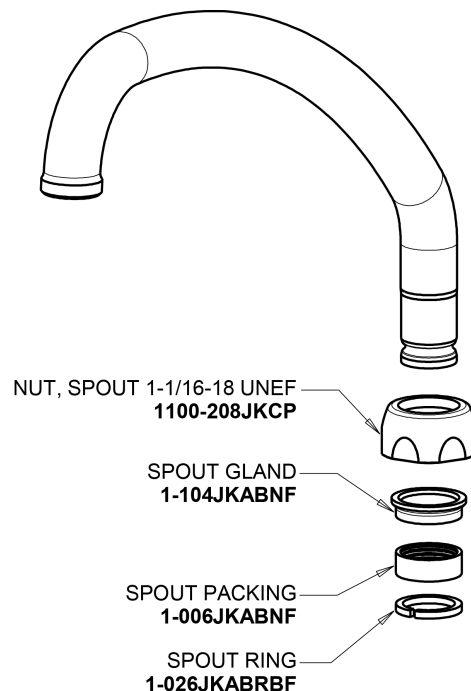

9-1/2" L Type Swing Spout L9LEOJKAB

2.2 GPM (8.3 L/min) Aerator E3JKABCP

For Technical Assistance:

Phone: 800-TEC-TRUE (832-8783)

Email: techsupport.us@chicago faucets.com

2100 South Clearwater Drive
Des Plaines, IL 60018
Phone: 847-803-5000
chicago faucets.com