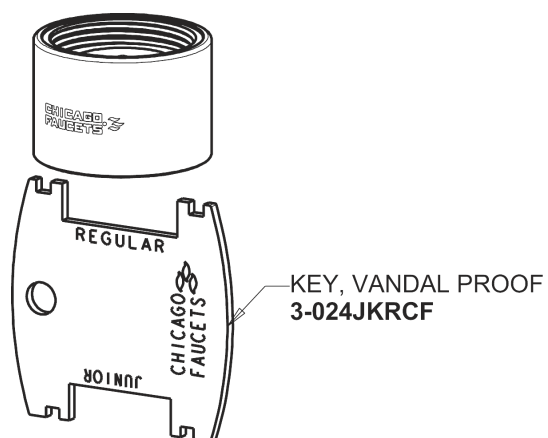

# Repair Parts

1100-HA8VPCABCP

Hot and Cold Water Sink Faucet

a Geberit company

2" Vandal Proof Canopy Single Wing Handle  
**1000-PRJKCP**

2.2 GPM (8.3 L/min) Vandal Proof Aerator  
**E3VPJKABCP**

Quatern Compression Cartridge (pair)  
**1-099XTJKABNF (right)**  
**1-100XTJKABNF (left)**