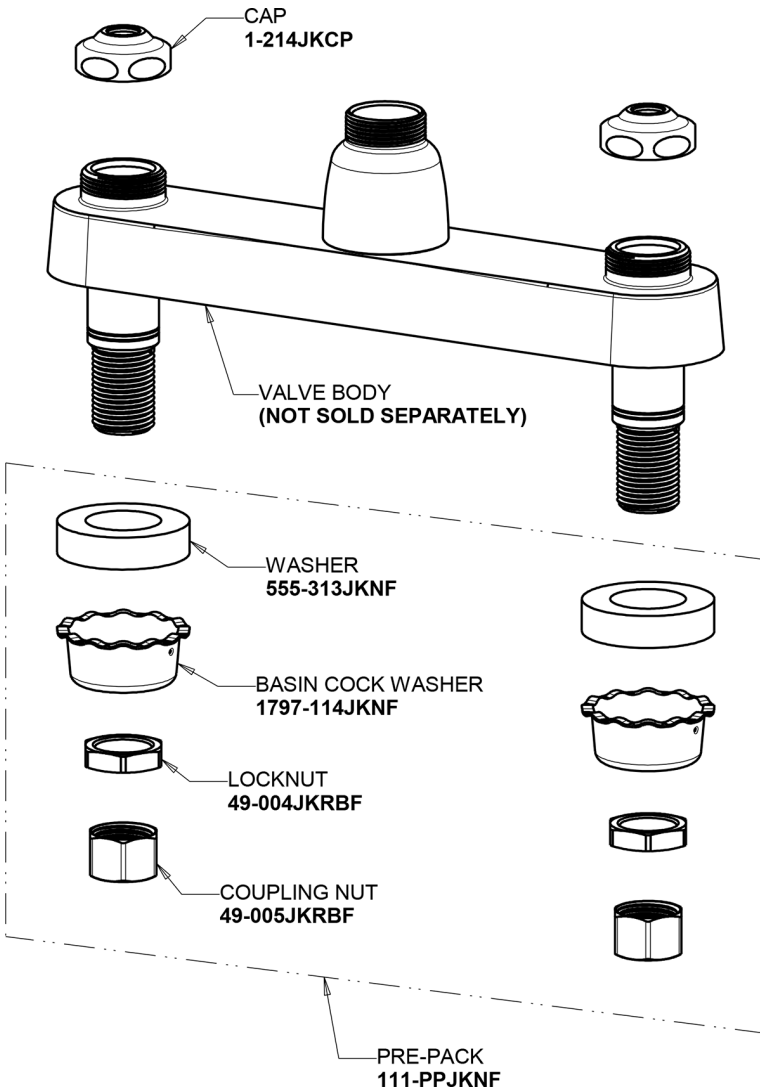

# Repair Parts

1100-HA8VPCABCP

Hot and Cold Water Sink Faucet

**CHICAGO  
FAUCETS**

a Geberit company

## Base Parts:

## 8" Rigid / Swing High Arch Spout HA8AJKABCP

# Repair Parts

1100-HA8VPCABCP

Hot and Cold Water Sink Faucet

a Geberit company

2" Vandal Proof Canopy Single Wing Handle  
**1000-PRJKCP**

2.2 GPM (8.3 L/min) Vandal Proof Aerator  
**E3VPJKABCP**

Quatern Compression Cartridge (pair)  
**1-099XTJKABNF (right)**  
**1-100XTJKABNF (left)**