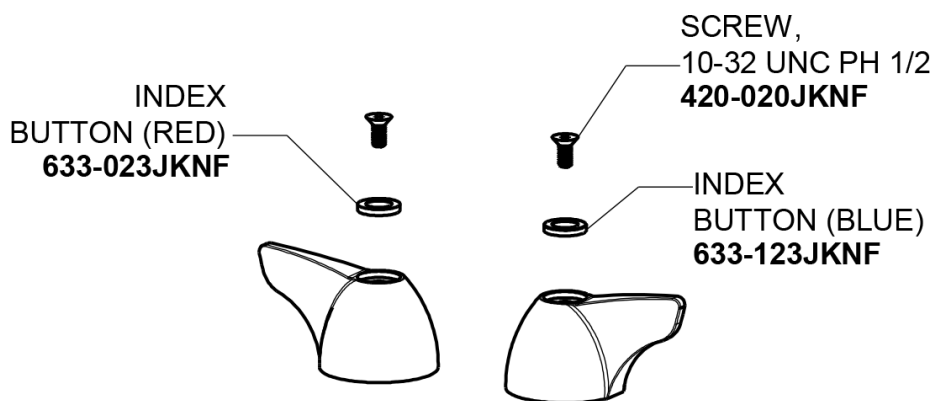

# Repair Parts

1100-HA8VPCABCP

Hot and Cold Water Sink Faucet

a Geberit company

2" Vandal Proof Canopy Single Wing Handle  
**1000-PRJKCP**

2.2 GPM (8.3 L/min) Vandal Proof Aerator  
**E3VPJKABCP**

Quatern Compression Cartridge (pair)  
**1-099XTJKABNF (right)**  
**1-100XTJKABNF (left)**