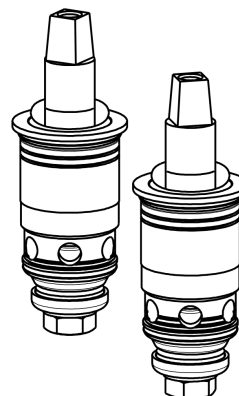

## Base Parts:

## 8" Rigid / Swing High Arch Spout HA8AJKABCP

# Repair Parts

1100-HA8VPCABCP

Hot and Cold Water Sink Faucet

a Geberit company

2" Vandal Proof Canopy Single Wing Handle  
**1000-PRJKCP**

2.2 GPM (8.3 L/min) Vandal Proof Aerator  
**E3VPJKABCP**

Quatern Compression Cartridge (pair)  
**1-099XTJKABNF (right)**  
**1-100XTJKABNF (left)**