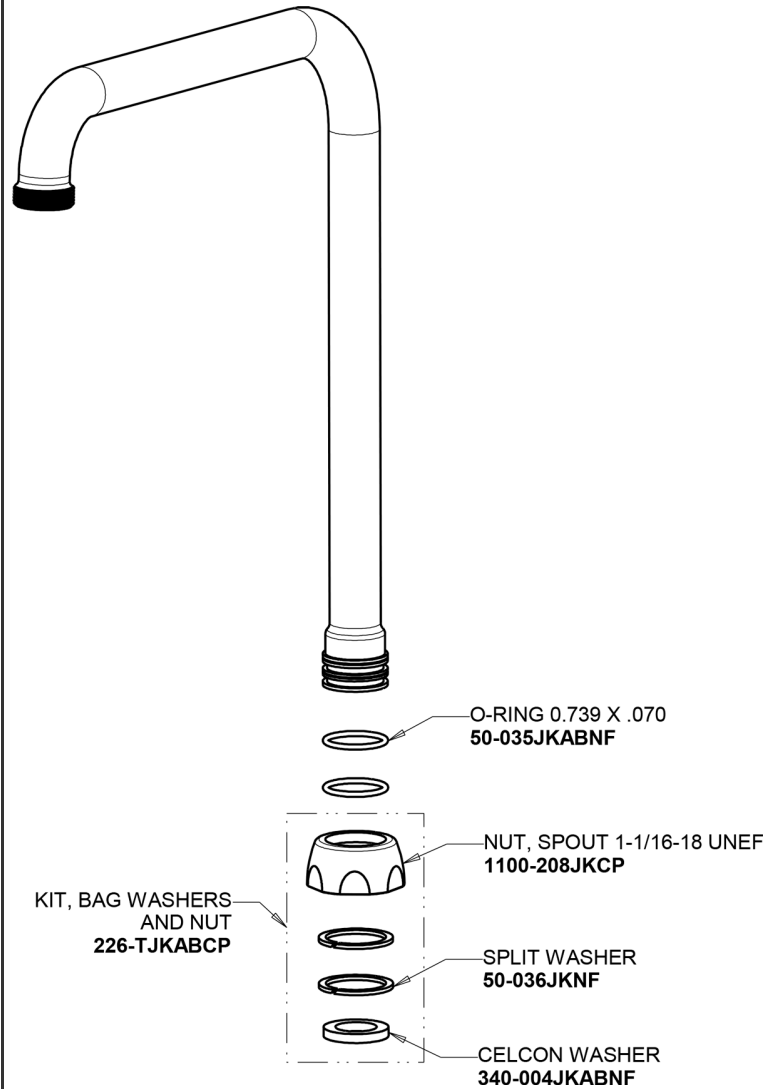

# Repair Parts

1100-HA8VPCABCP

Hot and Cold Water Sink Faucet

**CHICAGO  
FAUCETS**

a Geberit company

## Base Parts:

## 8" Rigid / Swing High Arch Spout HA8AJKABCP