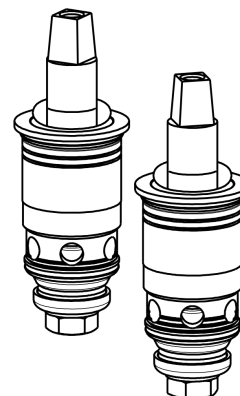

# CHICAGO FAUCETS®

Geberit Group

2" Vandal Proof Canopy Single Wing Handle  
**1000-PRJKCP**

2.2 GPM (8.3 L/min) Aerator  
**E3JKABCP**

Quartern Compression Cartridge (pair)  
**1-099XTJKABNF (right)**  
**1-100XTJKABNF (left)**