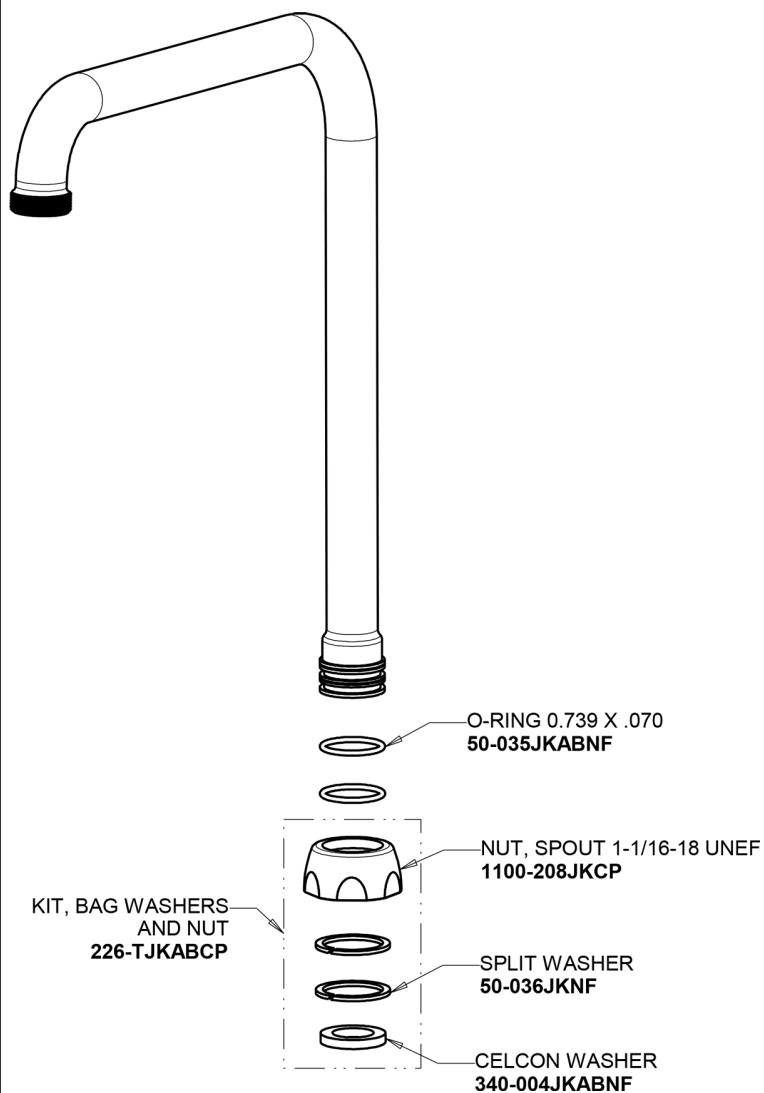

8" Rigid / Swing High Arch Spout HA8AJKABCP

For Technical Assistance:

Phone: 800-TEC-TRUE (832-8783)

Email: techsupport.us@chicago faucets.com

2100 South Clearwater Drive

Des Plaines, IL 60018

Phone: 847-803-5000

chicago faucets.com