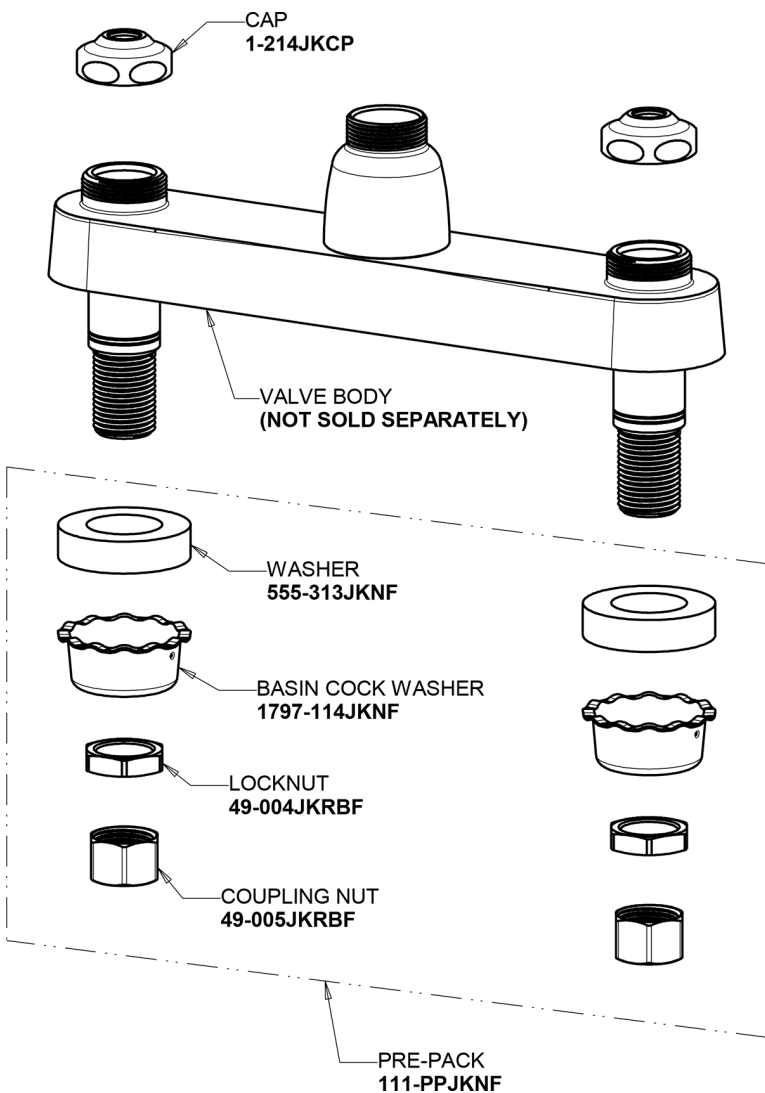

# Repair Parts

1100-HA8ABCP

Hot and Cold Water Sink Faucet

## Base Parts: