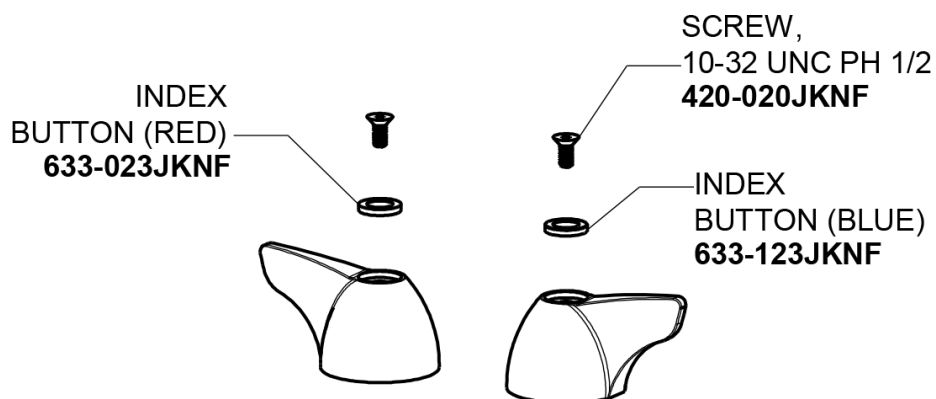

Repair Parts

1100-HA8ABCP

Hot and Cold Water Sink Faucet

CHICAGO FAUCETS®

Geberit Group

2" Vandal Proof Canopy Single Wing Handle
1000-PRJKCP

2.2 GPM (8.3 L/min) Aerator
E3JKABCP

Quartern Compression Cartridge (pair)
1-099XTJKABNF (right)
1-100XTJKABNF (left)