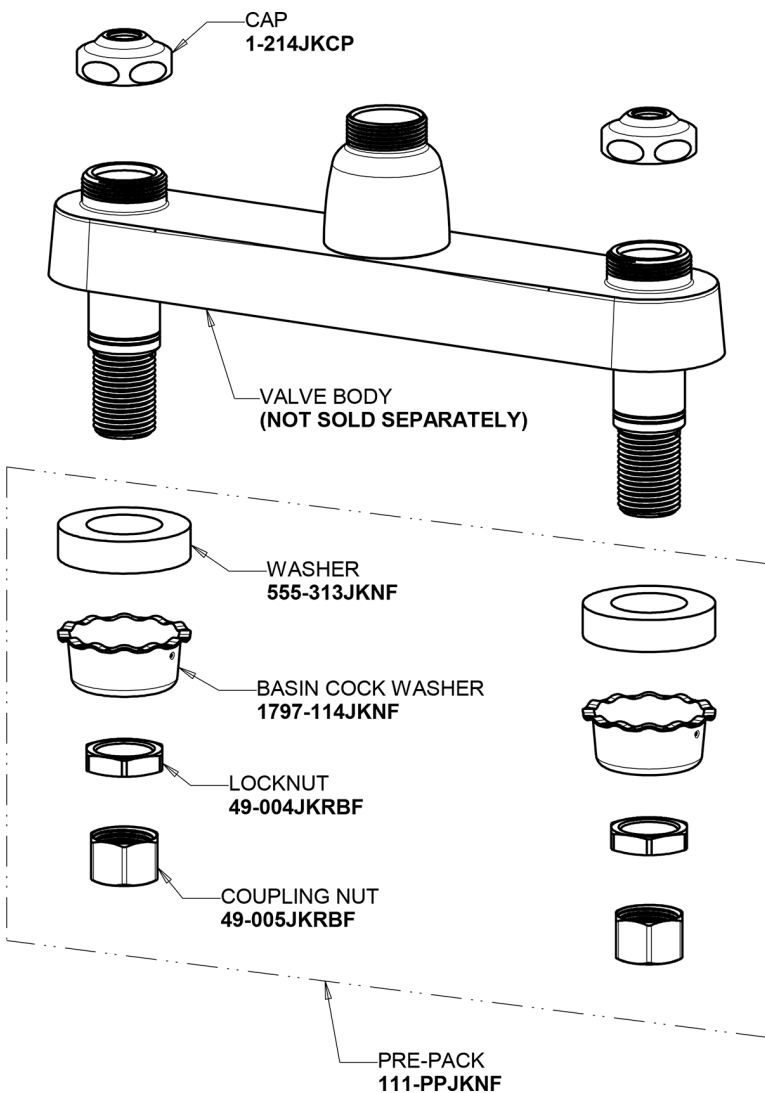

Repair Parts

1100-HA8-317XKABCP

Hot and Cold Water Sink Faucet

**CHICAGO
FAUCETS**

a Geberit company

Base Parts:

8" Rigid / Swing High Arch Spout HA8AJKABCP

For Technical Assistance:

Hot and Cold Water Sink Faucet

a Geberit company

4" Wristblade Handle
317-PRJKCP

2.2 GPM (8.3 L/min) Aerator
E3JKABCP

Ceramic 1/4-Turn Cartridge (pair)
1-099XKJKABNF (right)
1-100XKJKABNF (left)

For Technical Assistance: