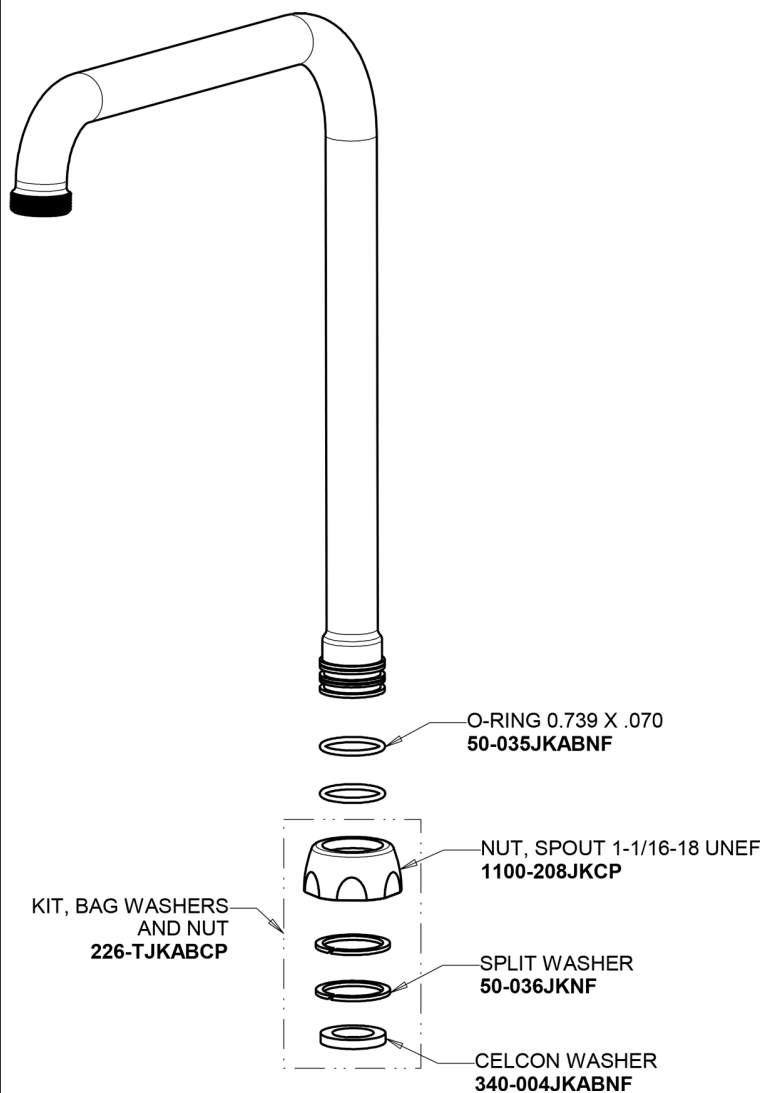

Repair Parts

1100-HA8-317XKABCP

Hot and Cold Water Sink Faucet

**CHICAGO
FAUCETS**

a Geberit company

Base Parts:

8" Rigid / Swing High Arch Spout HA8AJKABCP

For Technical Assistance:

Hot and Cold Water Sink Faucet

a Geberit company

4" Wristblade Handle
317-PRJKCP

2.2 GPM (8.3 L/min) Aerator
E3JKABCP

Ceramic 1/4-Turn Cartridge (pair)
1-099XKJKABNF (right)
1-100XKJKABNF (left)

For Technical Assistance: