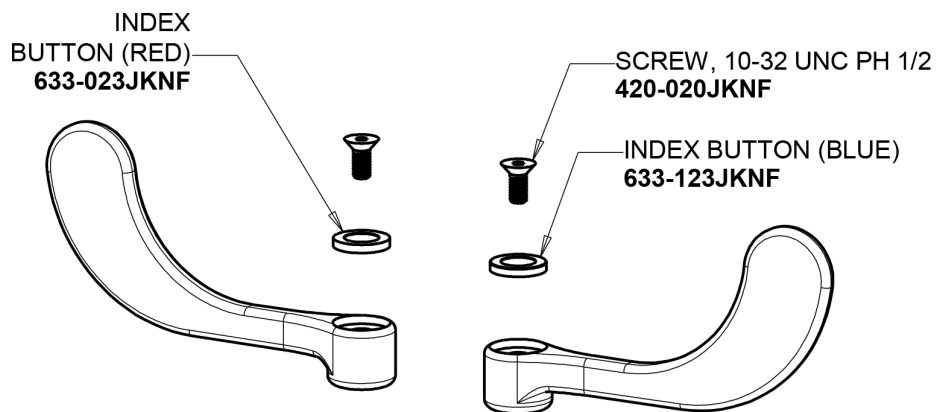

Repair Parts

1100-HA8-317XKABCP

Hot and Cold Water Sink Faucet

**CHICAGO
FAUCETS**

a Geberit company

Base Parts:

8" Rigid / Swing High Arch Spout HA8AJKABCP

For Technical Assistance:

Hot and Cold Water Sink Faucet

a Geberit company

4" Wristblade Handle
317-PRJKCP

2.2 GPM (8.3 L/min) Aerator
E3JKABCP

Ceramic 1/4-Turn Cartridge (pair)
1-099XKJKABNF (right)
1-100XKJKABNF (left)

For Technical Assistance: