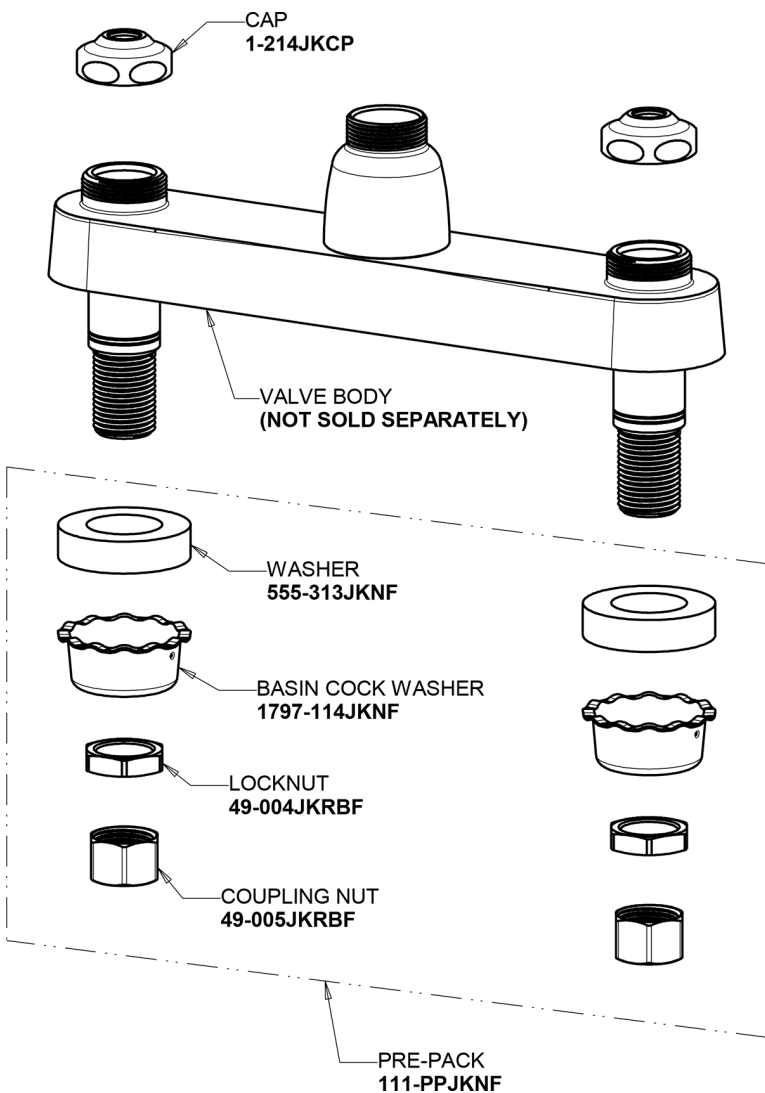

Repair Parts

1100-H8E35-317XKAB

Hot and Cold Water Sink Faucet

CHICAGO FAUCETS®

Geberit Group

Base Parts:

8" Rigid / Swing High Arch Spout HA8AJKABCP

For Technical Assistance:

Hot and Cold Water Sink Faucet

CHICAGO FAUCETS®

Geberit Group

4" Wristblade Handle
317-PRJKCP

1.5 GPM (5.7 L/min) Aerator
E35JKABCP

Ceramic 1/4-Turn Cartridge (pair)
1-099XKJKABNF (right)
1-100XKJKABNF (left)