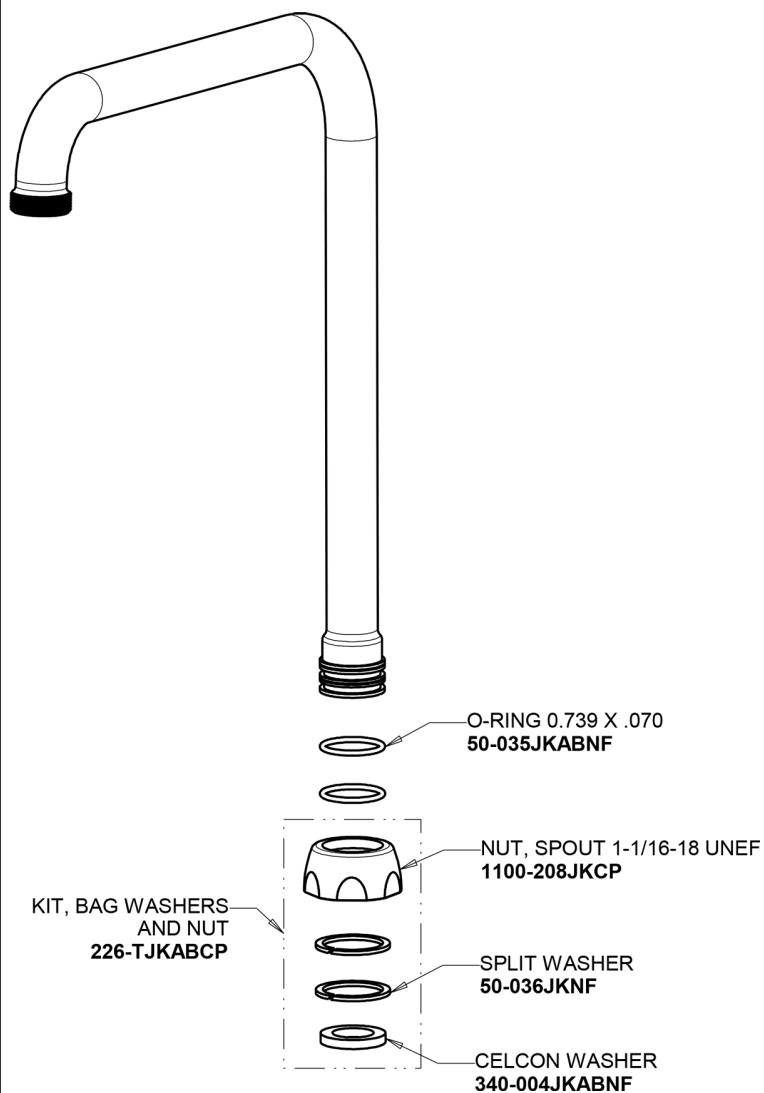

Repair Parts

1100-H8E35-317XKAB

Hot and Cold Water Sink Faucet

CHICAGO FAUCETS®

Geberit Group

Base Parts:

8" Rigid / Swing High Arch Spout HA8AJKABCP

For Technical Assistance:

Hot and Cold Water Sink Faucet

CHICAGO FAUCETS®

Geberit Group

4" Wristblade Handle
317-PRJKCP

1.5 GPM (5.7 L/min) Aerator
E35JKABCP

Ceramic 1/4-Turn Cartridge (pair)
1-099XKJKABNF (right)
1-100XKJKABNF (left)