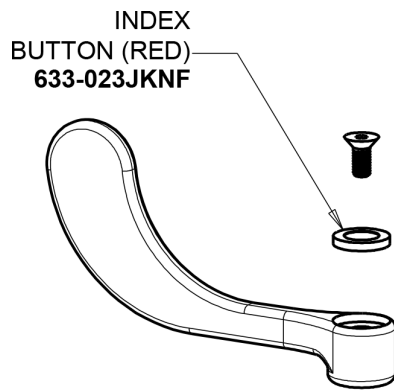

Repair Parts

1100-H8E35-317XKAB

Hot and Cold Water Sink Faucet

CHICAGO FAUCETS®

Geberit Group

Base Parts:

8" Rigid / Swing High Arch Spout HA8AJKABCP

For Technical Assistance:

Hot and Cold Water Sink Faucet

CHICAGO FAUCETS®

Geberit Group

4" Wristblade Handle
317-PRJKCP

1.5 GPM (5.7 L/min) Aerator
E35JKABCP

Ceramic 1/4-Turn Cartridge (pair)
1-099XKJKABNF (right)
1-100XKJKABNF (left)