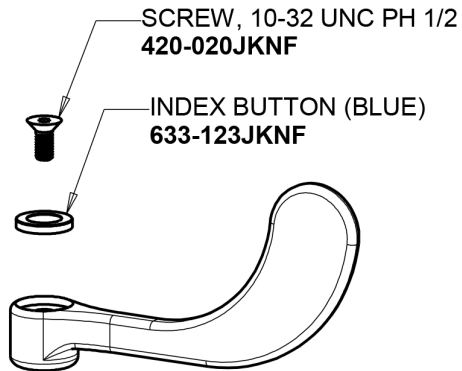

Repair Parts

1100-H8E35-317XKAB

Hot and Cold Water Sink Faucet

CHICAGO FAUCETS®

Geberit Group

Base Parts:

8" Rigid / Swing High Arch Spout HA8AJKABCP

For Technical Assistance:

Hot and Cold Water Sink Faucet

CHICAGO FAUCETS®

Geberit Group

4" Wristblade Handle
317-PRJKCP

1.5 GPM (5.7 L/min) Aerator
E35JKABCP

Ceramic 1/4-Turn Cartridge (pair)
1-099XKJKABNF (right)
1-100XKJKABNF (left)