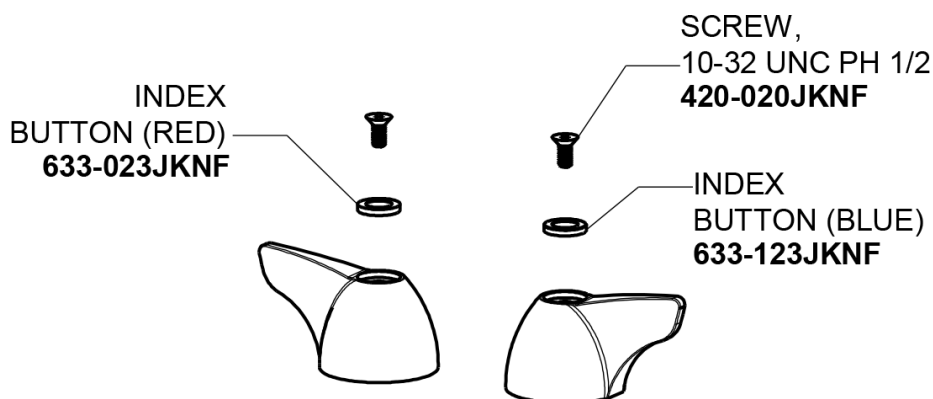

# Repair Parts

1100-GN8AE3VPCABCP

Hot and Cold Water Sink Faucet

a Geberit company

2" Vandal Proof Canopy Single Wing Handle  
**1000-PRJKCP**

2.2 GPM (8.3 L/min) Vandal Proof Aerator  
**E3VPJKABCP**

Quatern Compression Cartridge (pair)  
**1-099XTJKABNF (right)**  
**1-100XTJKABNF (left)**