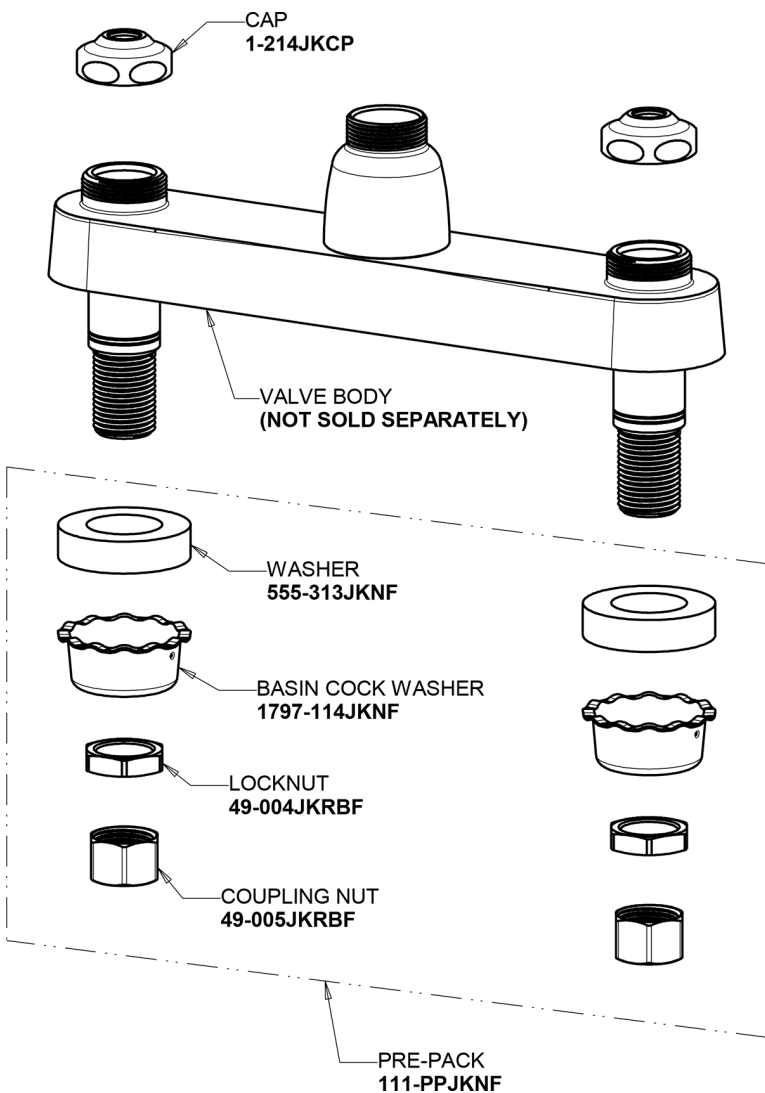

# Repair Parts

1100-GN8AE3VPCABCP

Hot and Cold Water Sink Faucet

**CHICAGO  
FAUCETS**

a Geberit company

## Base Parts:

## 8" Rigid / Swing Gooseneck Spout GN8AJKABCP

# Repair Parts

1100-GN8AE3VPCABCP

Hot and Cold Water Sink Faucet

a Geberit company

2" Vandal Proof Canopy Single Wing Handle  
**1000-PRJKCP**

2.2 GPM (8.3 L/min) Vandal Proof Aerator  
**E3VPJKABCP**

Quatern Compression Cartridge (pair)  
**1-099XTJKABNF (right)**  
**1-100XTJKABNF (left)**