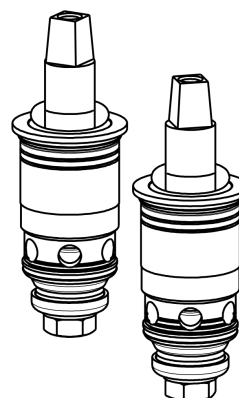

## Base Parts:

# Repair Parts

1100-GN8AE3VPCABCP

Hot and Cold Water Sink Faucet

a Geberit company

2" Vandal Proof Canopy Single Wing Handle  
**1000-PRJKCP**

2.2 GPM (8.3 L/min) Vandal Proof Aerator  
**E3VPJKABCP**

Quatern Compression Cartridge (pair)  
**1-099XTJKABNF (right)**  
**1-100XTJKABNF (left)**