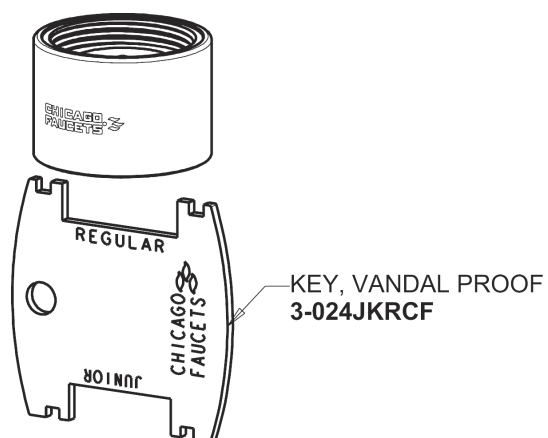

# Repair Parts

1100-GN8AE3VPCABCP

Hot and Cold Water Sink Faucet

a Geberit company

2" Vandal Proof Canopy Single Wing Handle  
**1000-PRJKCP**

2.2 GPM (8.3 L/min) Vandal Proof Aerator  
**E3VPJKABCP**

Quatern Compression Cartridge (pair)  
**1-099XTJKABNF (right)**  
**1-100XTJKABNF (left)**