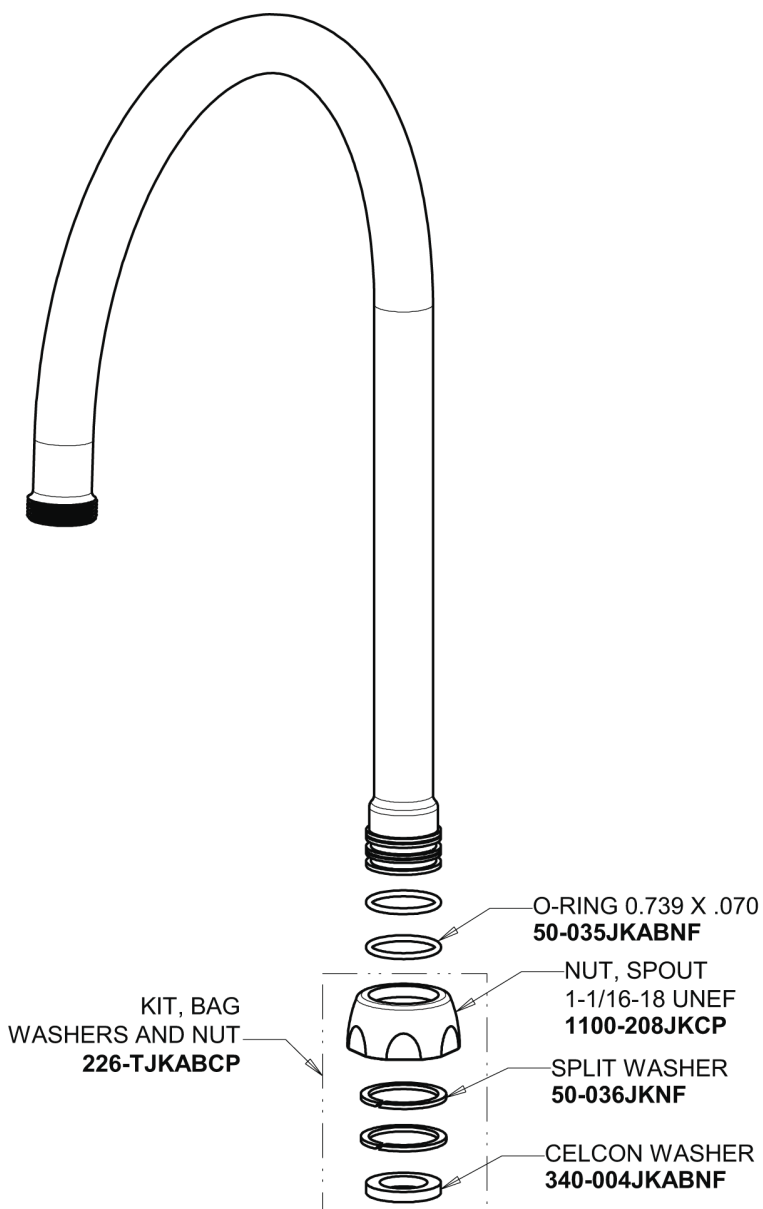

# Repair Parts

1100-GN8AE3VPCABCP

Hot and Cold Water Sink Faucet

**CHICAGO  
FAUCETS**

a Geberit company

## Base Parts:

## 8" Rigid / Swing Gooseneck Spout GN8AJKABCP