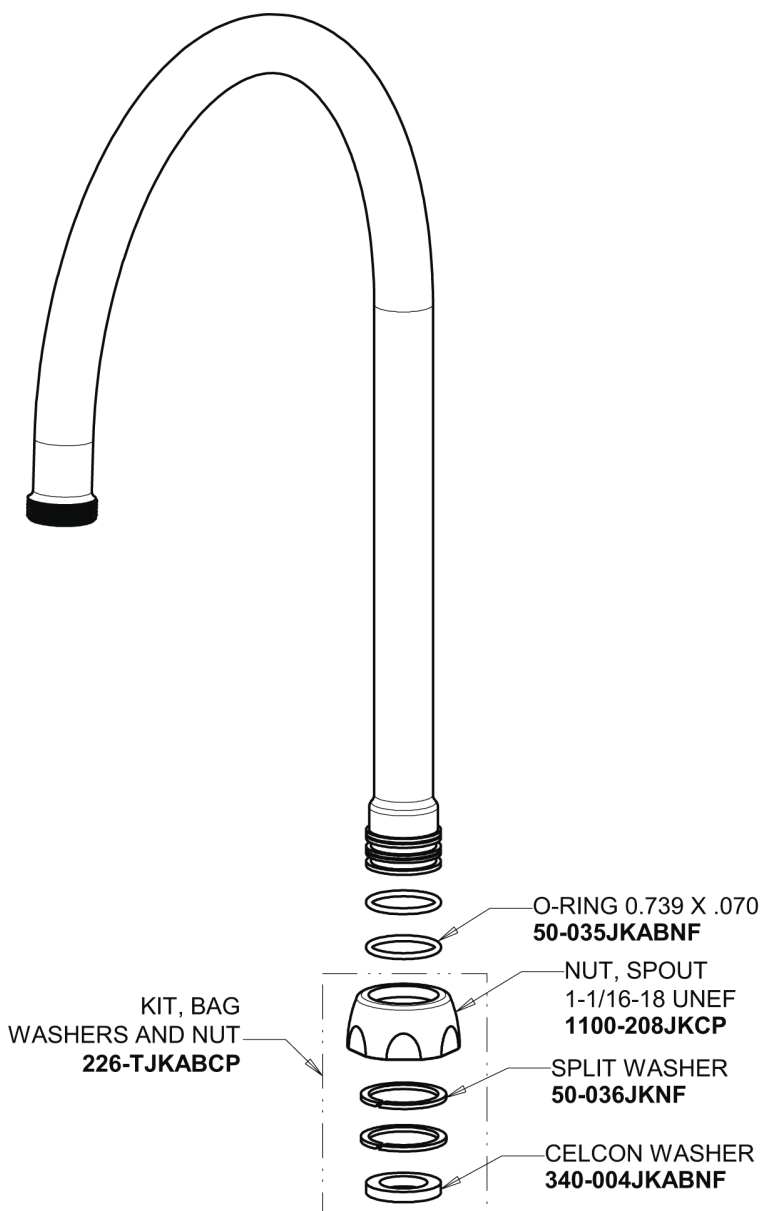

Repair Parts

1100-GN8AE35-369AB

Hot and Cold Water Sink Faucet

**CHICAGO
FAUCETS**

a Geberit company

Base Parts:

8" Rigid / Swing Gooseneck Spout GN8AJKABCP

For Technical Assistance:

Hot and Cold Water Sink Faucet

**CHICAGO
FAUCETS** 

a Geberit company

2-3/8" Lever Handle
369-PRJKCP

1.5 GPM (5.7 L/min) Aerator
E35JKABCP

Quatern Compression Cartridge (pair)
1-099XTJKABNF (right)
1-100XTJKABNF (left)