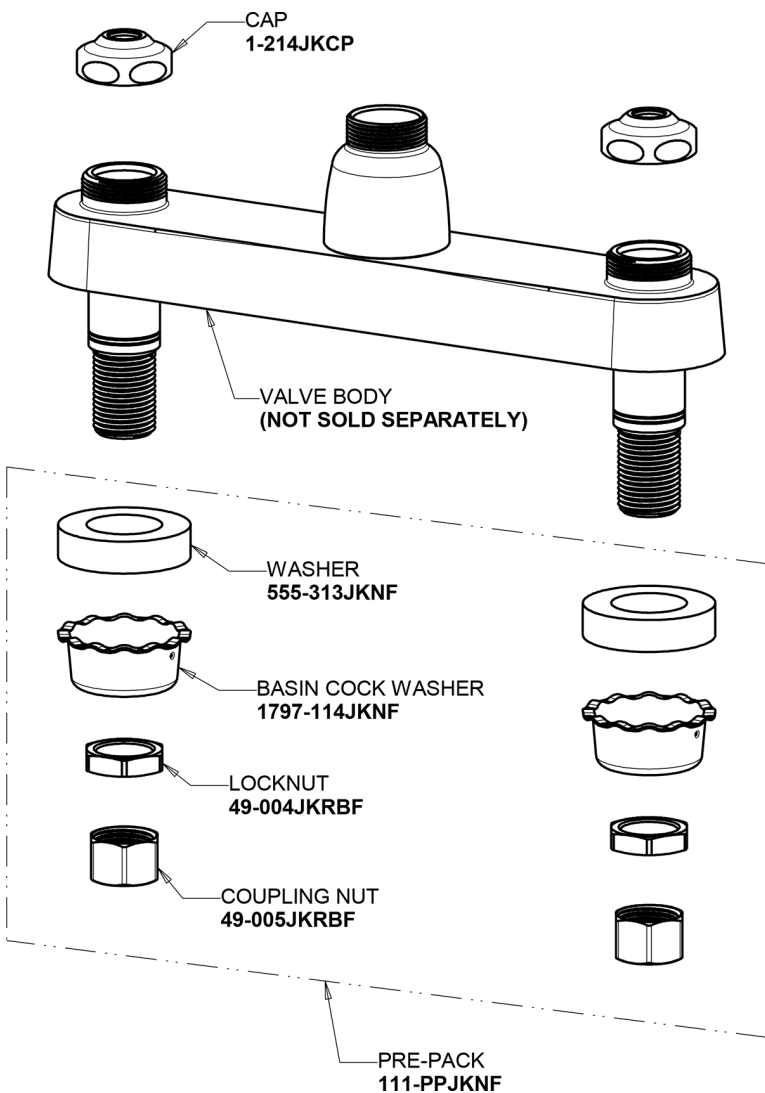

Repair Parts

1100-GN8AE35-369AB

Hot and Cold Water Sink Faucet

**CHICAGO
FAUCETS**

a Geberit company

Base Parts:

8" Rigid / Swing Gooseneck Spout GN8AJKABCP

For Technical Assistance:

Hot and Cold Water Sink Faucet

**CHICAGO
FAUCETS** 

a Geberit company

2-3/8" Lever Handle
369-PRJKCP

1.5 GPM (5.7 L/min) Aerator
E35JKABCP

Quatern Compression Cartridge (pair)
1-099XTJKABNF (right)
1-100XTJKABNF (left)