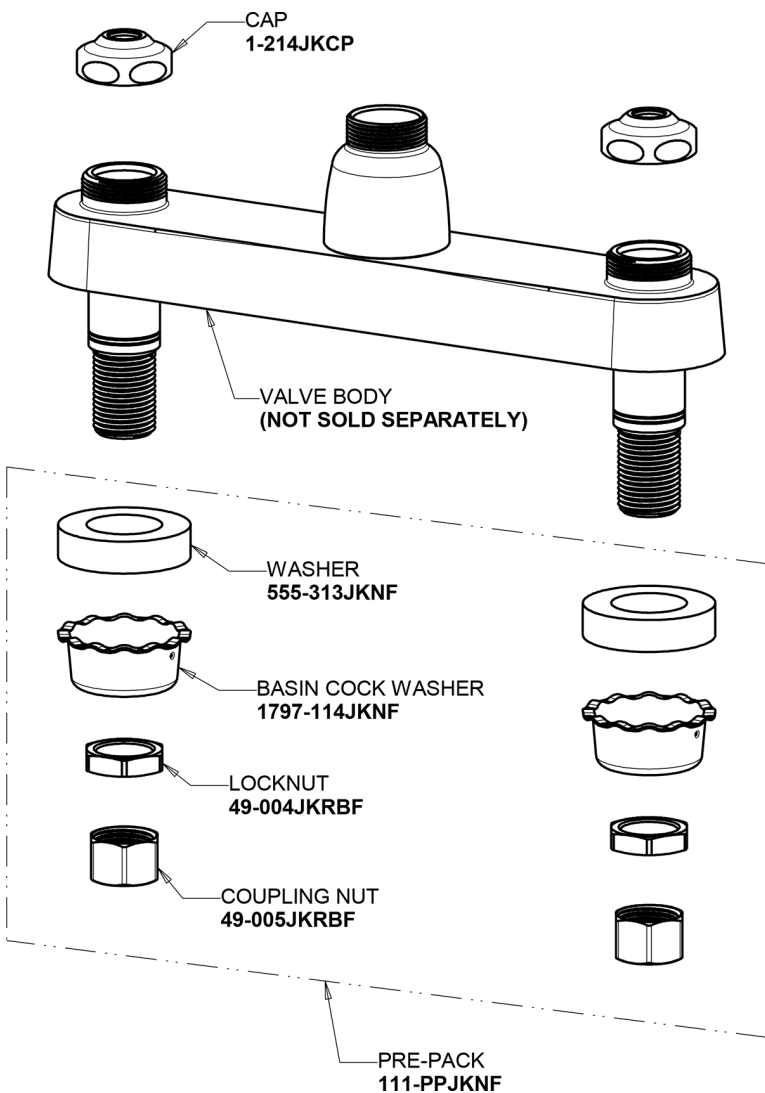

Repair Parts

1100-GN8AE3-369AB

Hot and Cold Water Sink Faucet

**CHICAGO
FAUCETS**

a Geberit company

Base Parts:

8" Rigid / Swing Gooseneck Spout GN8AJKABCP

For Technical Assistance:

Hot and Cold Water Sink Faucet

a Geberit company

2-3/8" Lever Handle
369-PRJKCP

2.2 GPM (8.3 L/min) Aerator
E3JKABCP

Quartern Compression Cartridge (pair)
1-099XTJKABNF (right)
1-100XTJKABNF (left)

For Technical Assistance: