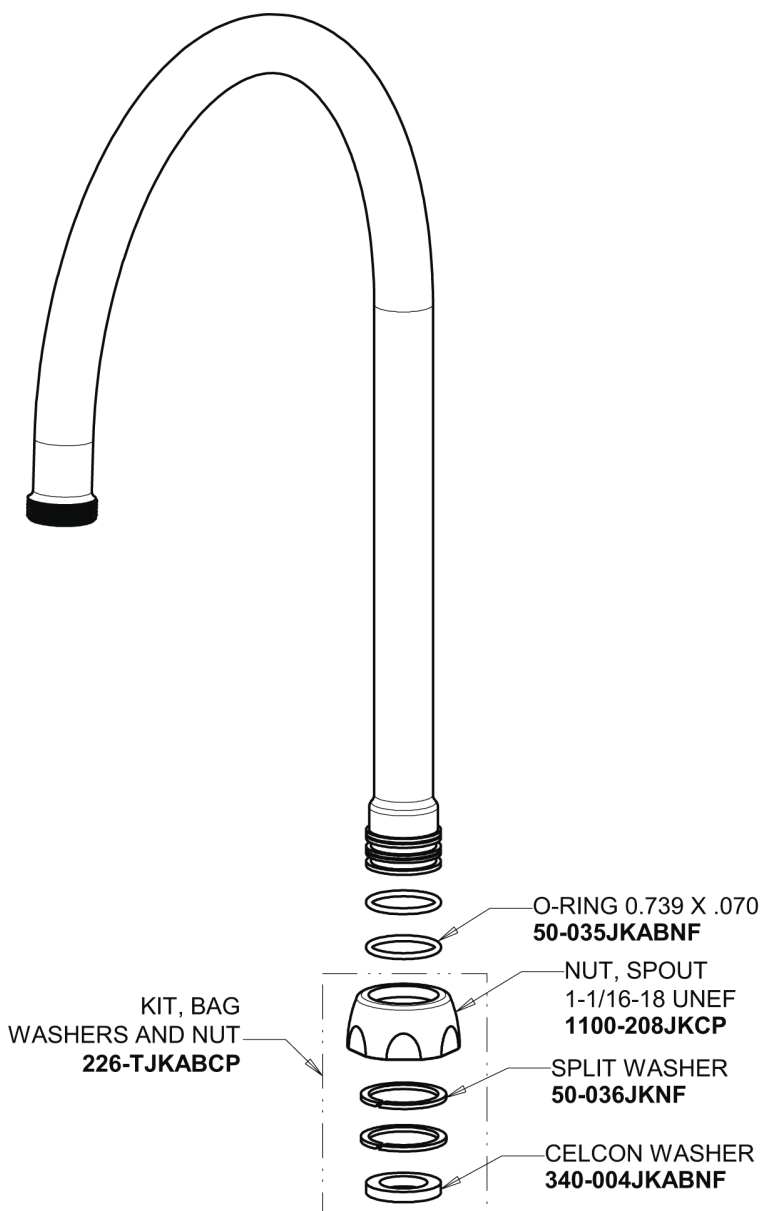

Repair Parts

1100-GN8AE3-369AB

Hot and Cold Water Sink Faucet

**CHICAGO
FAUCETS**

a Geberit company

Base Parts:

8" Rigid / Swing Gooseneck Spout GN8AJKABCP

For Technical Assistance:

Hot and Cold Water Sink Faucet

a Geberit company

2-3/8" Lever Handle
369-PRJKCP

2.2 GPM (8.3 L/min) Aerator
E3JKABCP

Quartern Compression Cartridge (pair)
1-099XTJKABNF (right)
1-100XTJKABNF (left)

For Technical Assistance: