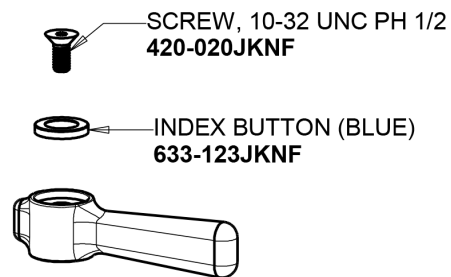

Hot and Cold Water Sink Faucet

a Geberit company

2-3/8" Lever Handle
369-PRJKCP

2.2 GPM (8.3 L/min) Aerator
E3JKABCP

Quartern Compression Cartridge (pair)
1-099XTJKABNF (right)
1-100XTJKABNF (left)

For Technical Assistance: