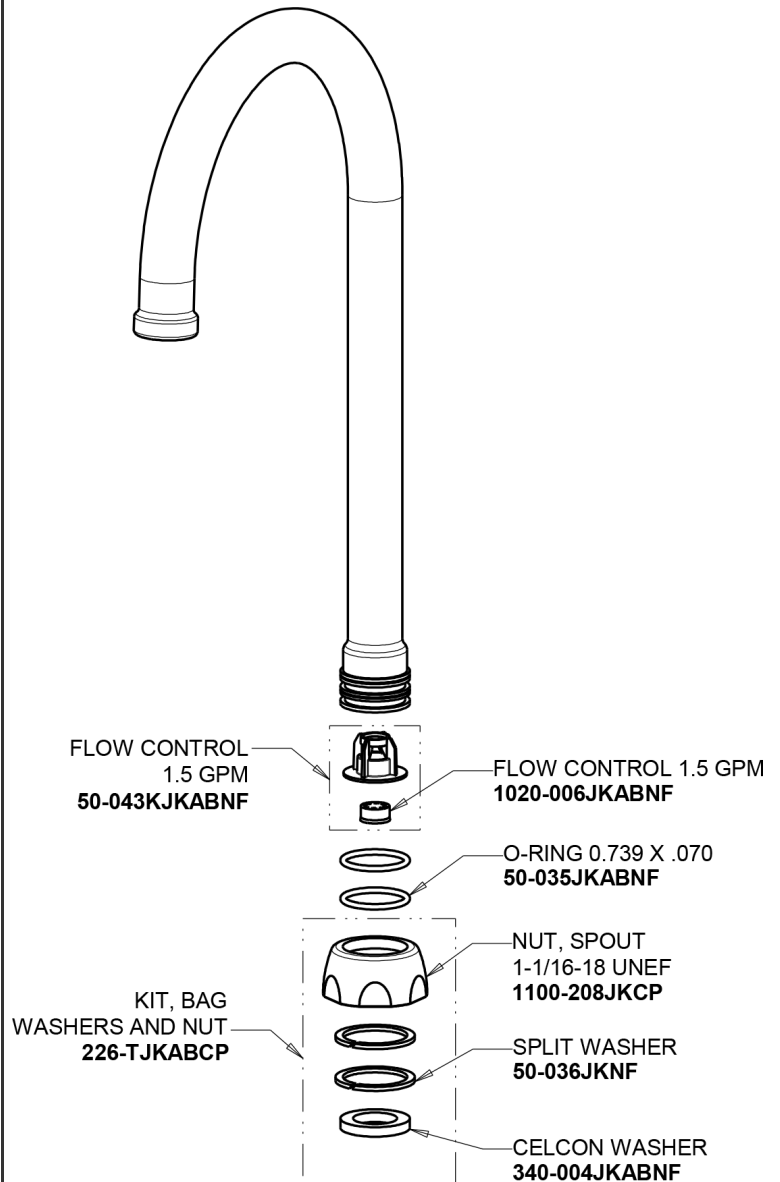

Repair Parts

1100-GN2FC317ABCP

Hot and Cold Water Sink Faucet

**CHICAGO
FAUCETS**

a Geberit company

Base Parts:

5-1/4" Rigid / Swing Gooseneck Spout GN2FCJKABCP

For Technical Assistance:

Hot and Cold Water Sink Faucet

**CHICAGO
FAUCETS** 

a Geberit company

4" Wristblade Handle
317-PRJKCP

Quatern Compression Cartridge (pair)
1-099XTJKABNF (right)
1-100XTJKABNF (left)

For Technical Assistance: