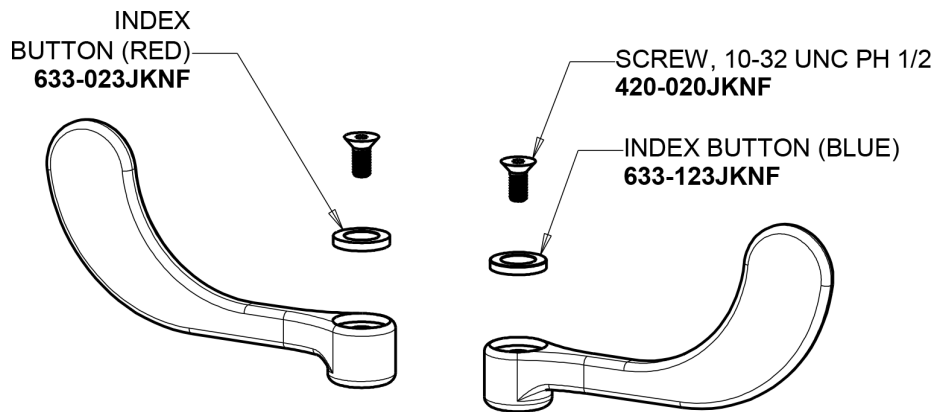

Repair Parts

1100-GN2FC317ABCP

Hot and Cold Water Sink Faucet

**CHICAGO
FAUCETS**

a Geberit company

Base Parts:

5-1/4" Rigid / Swing Gooseneck Spout GN2FCJKABCP

For Technical Assistance:

Phone: 800-TEC-TRUE (832-8783)

Email: techsupport.us@chicagofaucets.com

2100 South Clearwater Drive

Des Plaines, IL 60018

Phone: 847-803-5000

chicagofaucets.com

Repair Parts

1100-GN2FC317ABCP

Hot and Cold Water Sink Faucet

**CHICAGO
FAUCETS** 

a Geberit company

4" Wristblade Handle
317-PRJKCP

Quatern Compression Cartridge (pair)
1-099XTJKABNF (right)
1-100XTJKABNF (left)

For Technical Assistance: