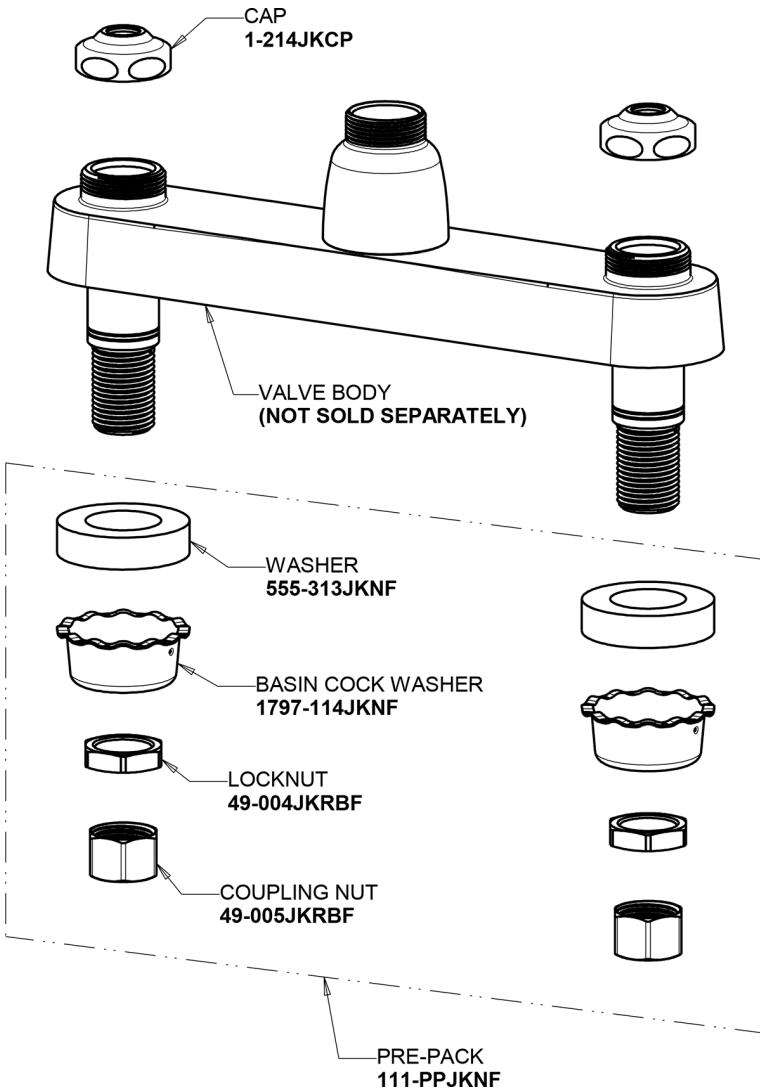

Repair Parts

1100-GN2FC317ABCP

Hot and Cold Water Sink Faucet

**CHICAGO
FAUCETS**

a Geberit company

Base Parts:

5-1/4" Rigid / Swing Gooseneck Spout GN2FCJKABCP

For Technical Assistance:

Hot and Cold Water Sink Faucet

**CHICAGO
FAUCETS** 

a Geberit company

4" Wristblade Handle
317-PRJKCP

Quatern Compression Cartridge (pair)
1-099XTJKABNF (right)
1-100XTJKABNF (left)

For Technical Assistance: