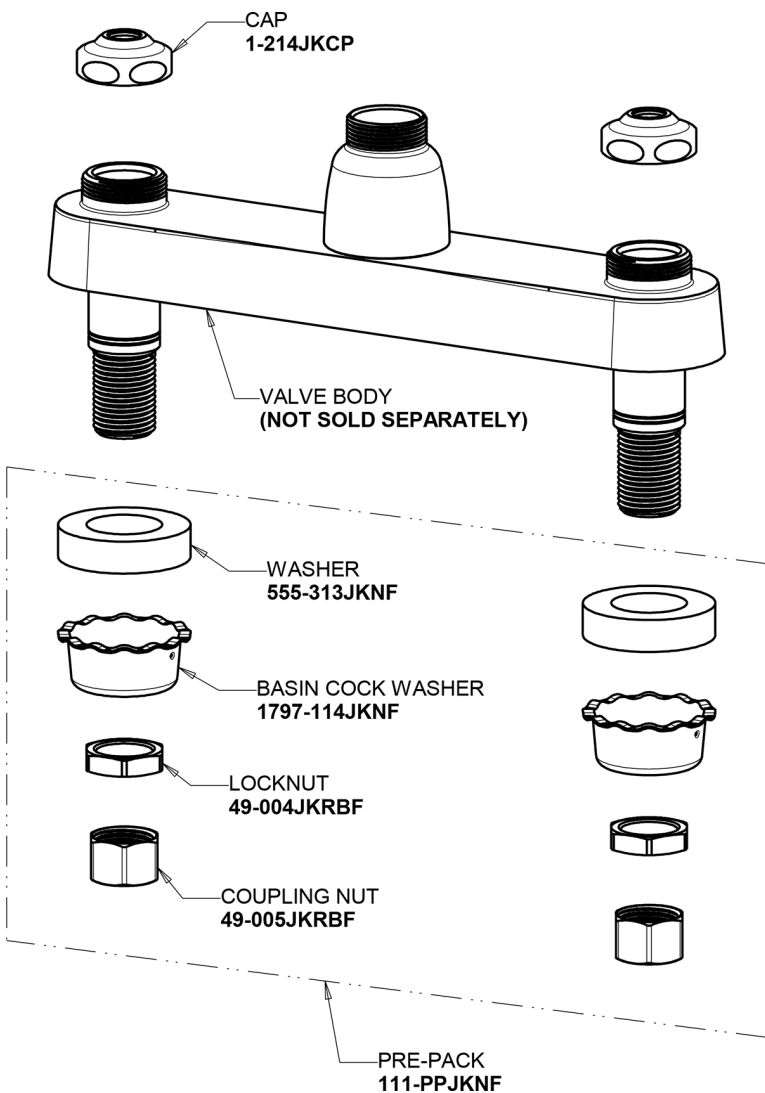

Repair Parts

1100-GN2AE35XKABCP

Hot and Cold Water Sink Faucet

CHICAGO FAUCETS®

Geberit Group

Base Parts:

5-1/4" Rigid / Swing Gooseneck Spout GN2AJKABCP

For Technical Assistance:

Hot and Cold Water Sink Faucet

CHICAGO FAUCETS®

Geberit Group

2" Vandal Proof Canopy Single Wing Handle
1000-PRJKCP

1.5 GPM (5.7 L/min) Aerator
E35JKABCP

Ceramic 1/4-Turn Cartridge (pair)
1-099XKJKABNF (right)
1-100XKJKABNF (left)