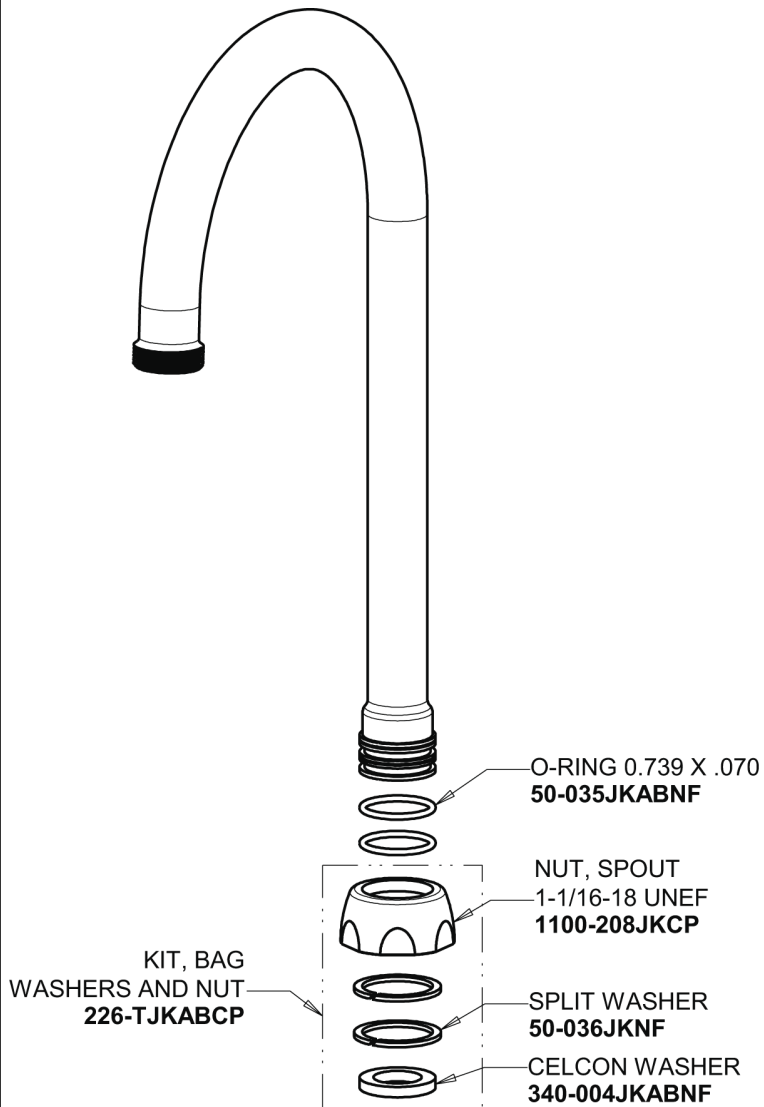

Repair Parts

1100-GN2AE35XKABCP

Hot and Cold Water Sink Faucet

CHICAGO FAUCETS®

Geberit Group

Base Parts:

5-1/4" Rigid / Swing Gooseneck Spout GN2AJKABCP

For Technical Assistance:

Hot and Cold Water Sink Faucet

CHICAGO FAUCETS®

Geberit Group

2" Vandal Proof Canopy Single Wing Handle
1000-PRJKCP

1.5 GPM (5.7 L/min) Aerator
E35JKABCP

Ceramic 1/4-Turn Cartridge (pair)
1-099XKJKABNF (right)
1-100XKJKABNF (left)