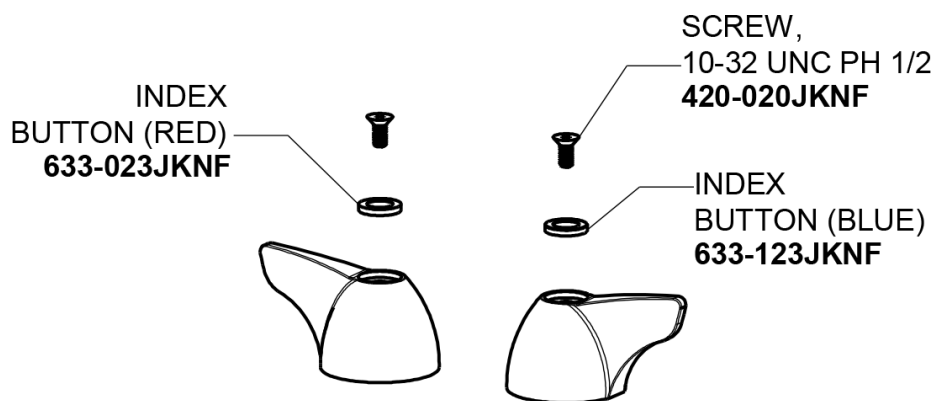

Repair Parts

1100-GN2AE35XKABCP

Hot and Cold Water Sink Faucet

CHICAGO FAUCETS®

Geberit Group

Base Parts:

5-1/4" Rigid / Swing Gooseneck Spout GN2AJKABCP

For Technical Assistance:

Hot and Cold Water Sink Faucet

CHICAGO FAUCETS®

Geberit Group

2" Vandal Proof Canopy Single Wing Handle
1000-PRJKCP

1.5 GPM (5.7 L/min) Aerator
E35JKABCP

Ceramic 1/4-Turn Cartridge (pair)
1-099XKJKABNF (right)
1-100XKJKABNF (left)