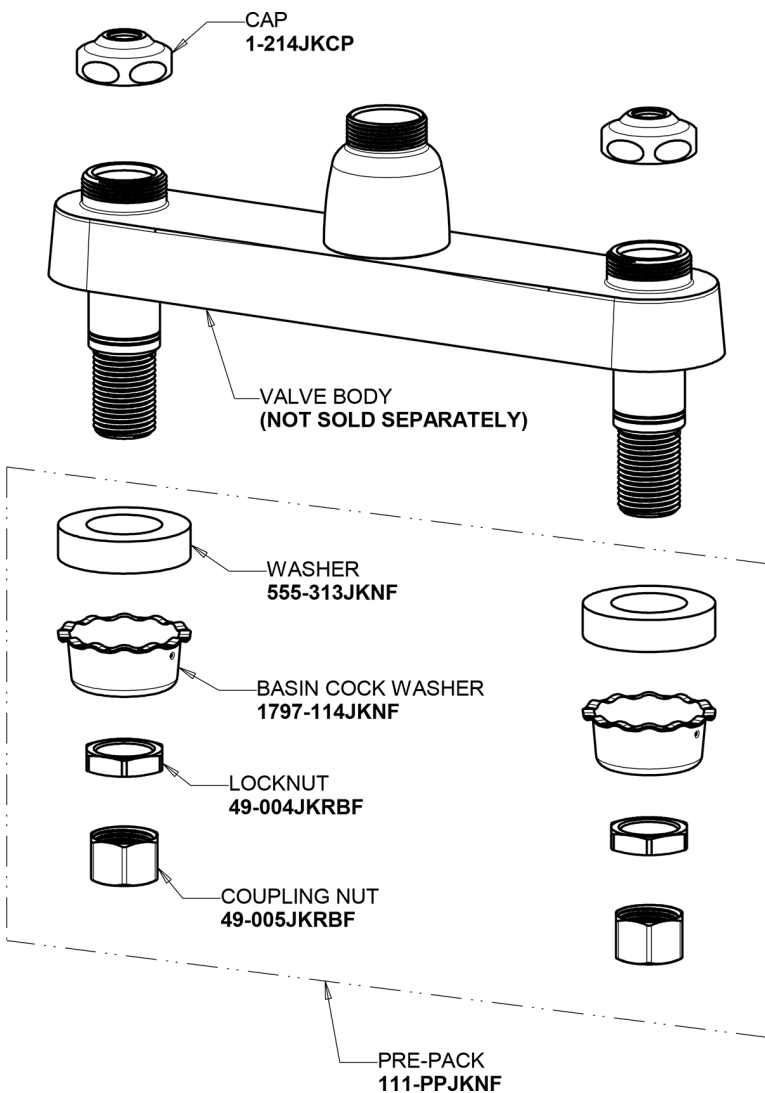

Repair Parts

1100-GN2AE3-317VAB

Hot and Cold Water Sink Faucet

CHICAGO FAUCETS®

Geberit Group

Base Parts:

5-1/4" Rigid / Swing Gooseneck Spout GN2AJKABCP

For Technical Assistance:

Hot and Cold Water Sink Faucet

CHICAGO FAUCETS®

Geberit Group

4" Wristblade Handle
317-PRJKCP

2.2 GPM (8.3 L/min) Aerator
E3JKABCP

Quatern Compression Cartridge (pair)
1-099XTJKABNF (right)
1-100XTJKABNF (left)