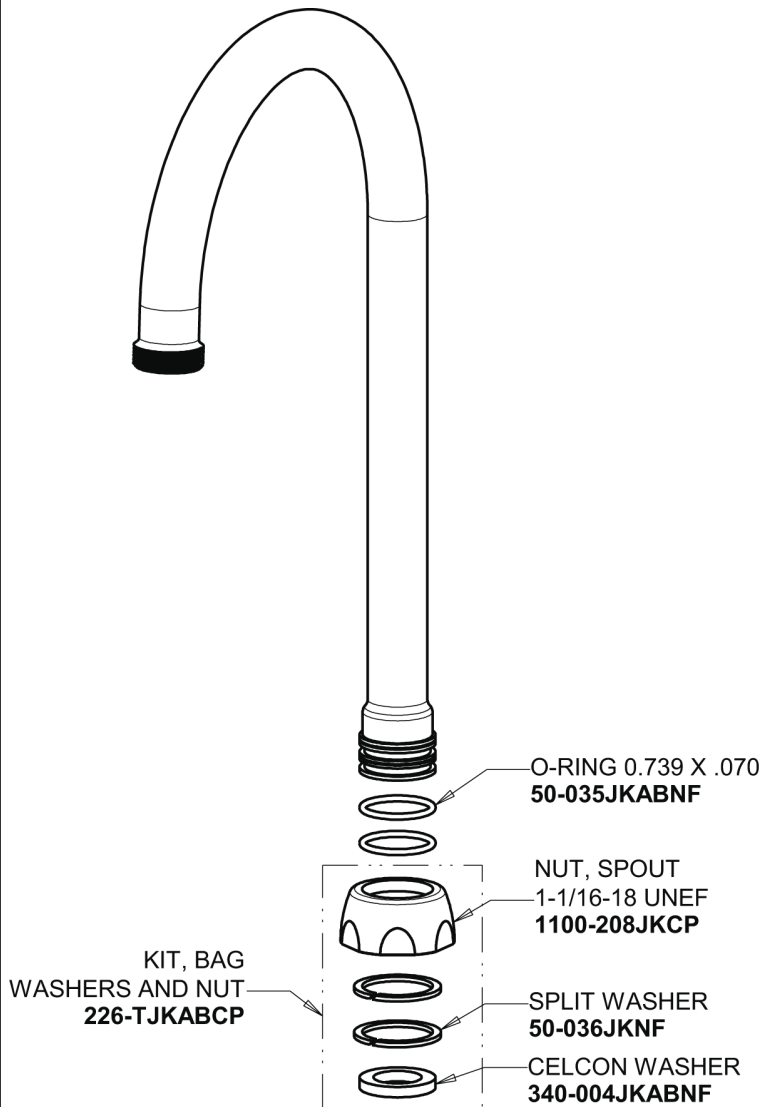

Repair Parts

1100-GN2AE3-317VAB

Hot and Cold Water Sink Faucet

CHICAGO FAUCETS®

Geberit Group

Base Parts:

5-1/4" Rigid / Swing Gooseneck Spout GN2AJKABCP

For Technical Assistance:

Hot and Cold Water Sink Faucet

CHICAGO FAUCETS®

Geberit Group

4" Wristblade Handle
317-PRJKCP

2.2 GPM (8.3 L/min) Aerator
E3JKABCP

Quatern Compression Cartridge (pair)
1-099XTJKABNF (right)
1-100XTJKABNF (left)