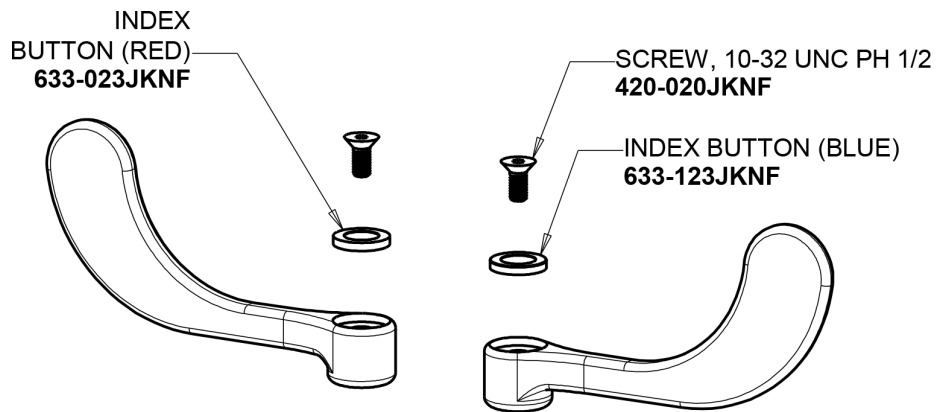

Repair Parts

1100-GN2AE3-317VAB

Hot and Cold Water Sink Faucet

CHICAGO FAUCETS®

Geberit Group

Base Parts:

5-1/4" Rigid / Swing Gooseneck Spout GN2AJKABCP

For Technical Assistance:

Phone: 800-TEC-TRUE (832-8783)

Email: techsupport.us@chicago faucets.com

2100 South Clearwater Drive

Des Plaines, IL 60018

Phone: 847-803-5000

chicago faucets.com

Repair Parts

1100-GN2AE3-317VAB

Hot and Cold Water Sink Faucet

CHICAGO FAUCETS®

Geberit Group

4" Wristblade Handle
317-PRJKCP

2.2 GPM (8.3 L/min) Aerator
E3JKABCP

Quatern Compression Cartridge (pair)
1-099XTJKABNF (right)
1-100XTJKABNF (left)