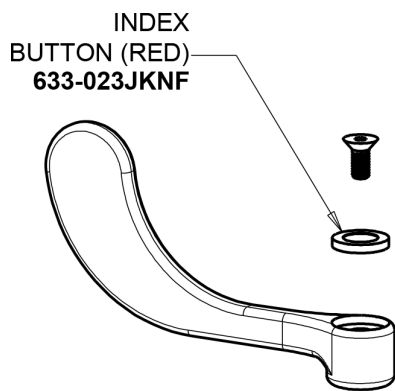

# Repair Parts

1100-G2E3-317AB

Hot and Cold Water Sink Faucet

# CHICAGO FAUCETS®

Geberit Group

4" Wristblade Handle  
317-PRJKCP

2.2 GPM (8.3 L/min) Aerator  
E3JKABCP

Quatern Compression Cartridge (pair)  
1-099XTJKABNF (right)  
1-100XTJKABNF (left)