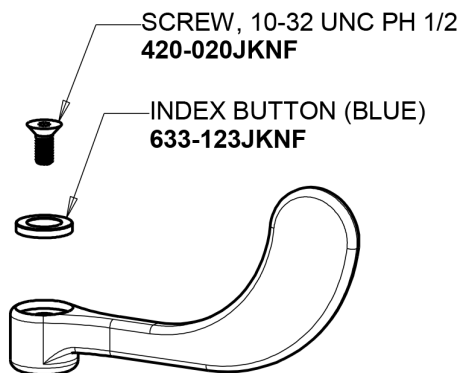

# Repair Parts

1100-G2E3-317AB

Hot and Cold Water Sink Faucet

# CHICAGO FAUCETS®

Geberit Group

4" Wristblade Handle  
317-PRJKCP

2.2 GPM (8.3 L/min) Aerator  
E3JKABCP

Quatern Compression Cartridge (pair)  
1-099XTJKABNF (right)  
1-100XTJKABNF (left)