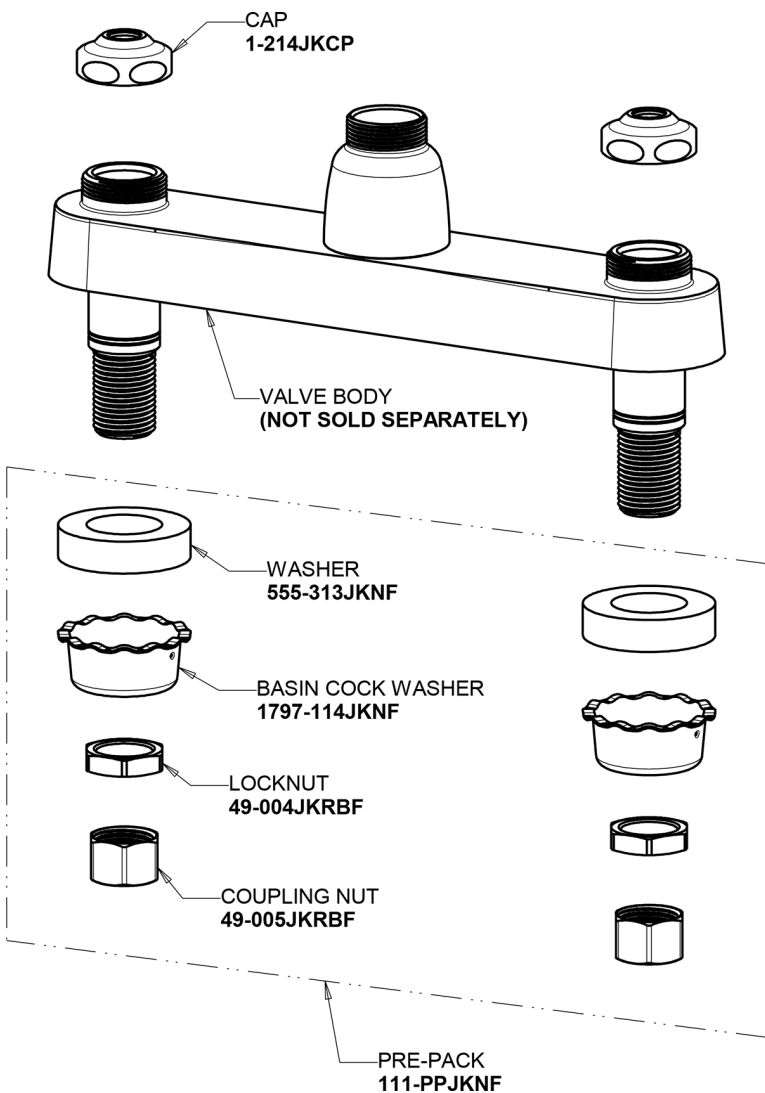

# Repair Parts

1100-G2E3-317AB

Hot and Cold Water Sink Faucet

## Base Parts:

## 5-1/4" Rigid / Swing Gooseneck Spout GN2AJKABCP