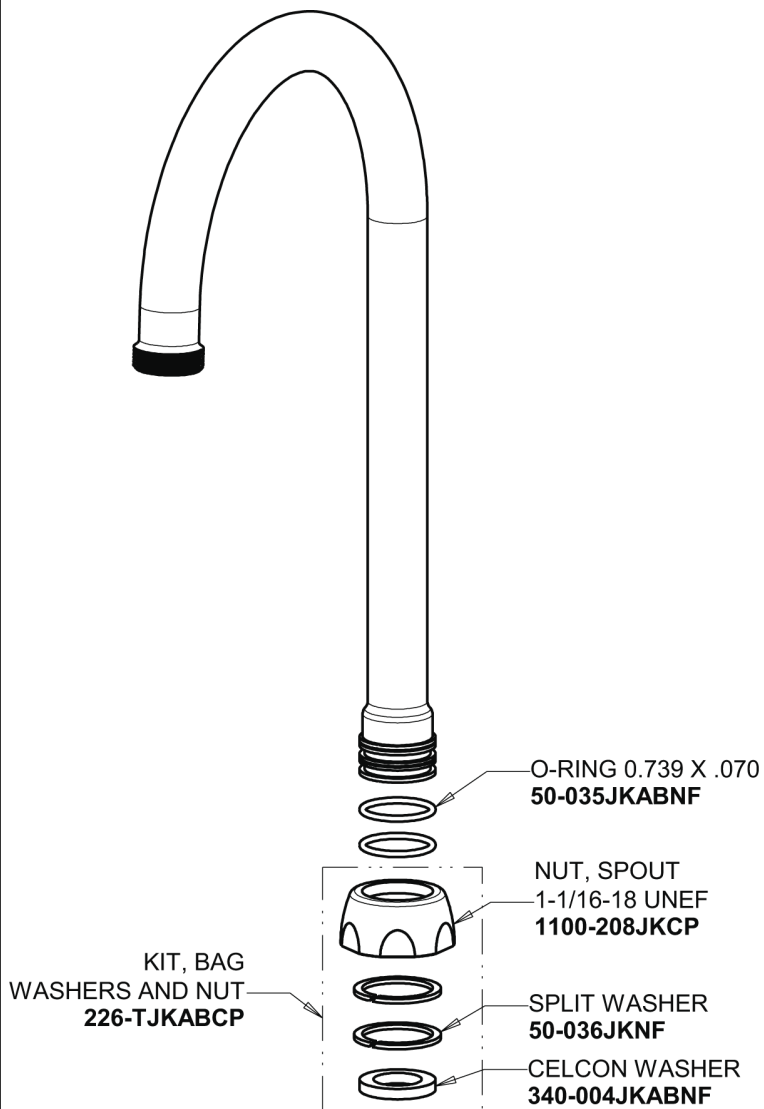

# Repair Parts

1100-G2E3-317AB

Hot and Cold Water Sink Faucet

## Base Parts:

## 5-1/4" Rigid / Swing Gooseneck Spout GN2AJKABCP