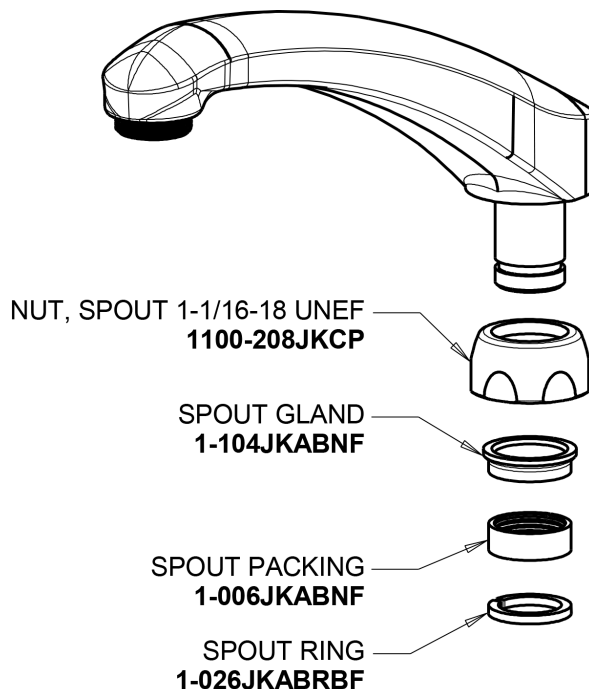

8" L Type Swing Spout L8LEOJKAB

1.5 GPM (5.7 L/min) Vandal Proof Aerator E35VPJKABCP