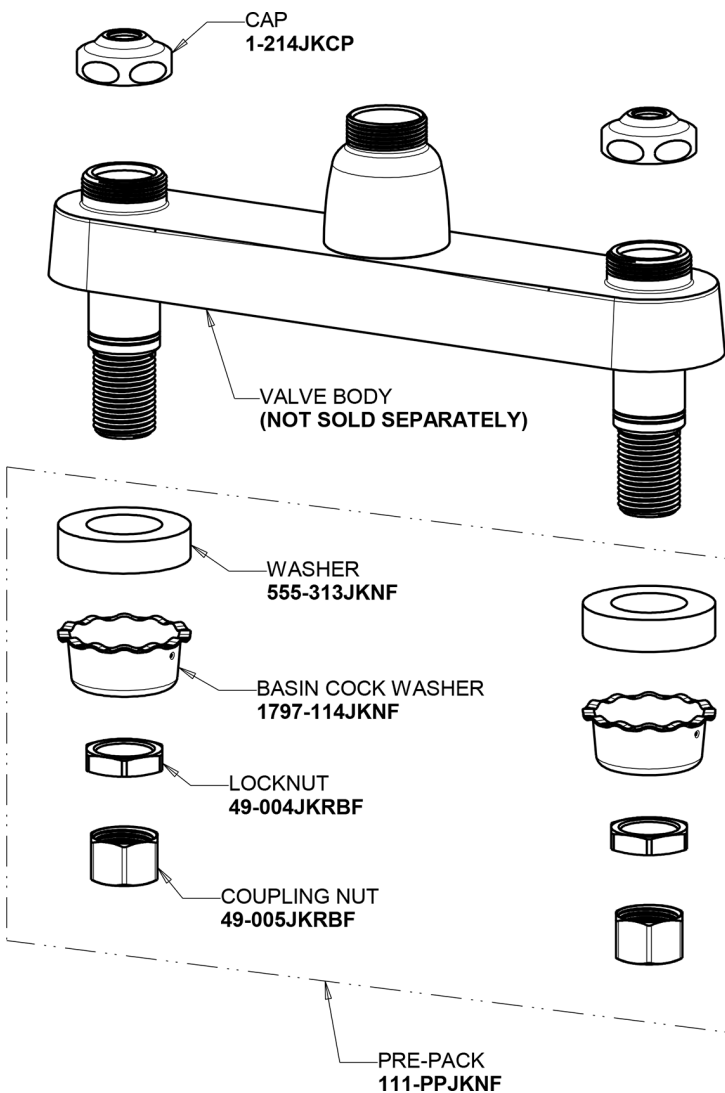

# Repair Parts

1100-E35VP317ABCP

Hot and Cold Water Sink Faucet

**CHICAGO  
FAUCETS**

a Geberit company

## Base Parts:

# Repair Parts

1100-E35VP317ABCP

Hot and Cold Water Sink Faucet

**CHICAGO  
FAUCETS** 

a Geberit company

4" Wristblade Handle  
317-PRJKCP

Quatern Compression Cartridge (pair)  
1-099XTJKABNF (right)  
1-100XTJKABNF (left)