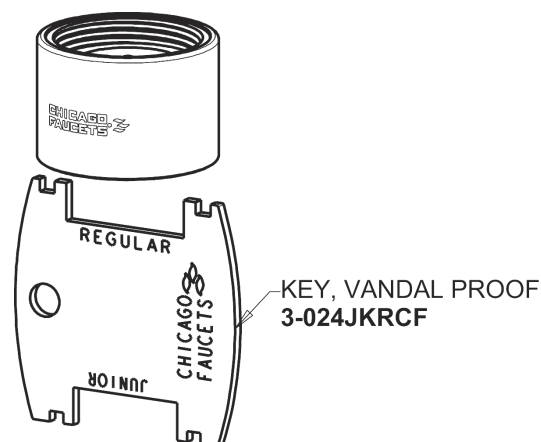

For Technical Assistance:

Phone: 800-TEC-TRUE (832-8783)

Email: techsupport.us@chicagofaucets.com

2100 South Clearwater Drive

Des Plaines, IL 60018

Phone: 847-803-5000

chicagofaucets.com