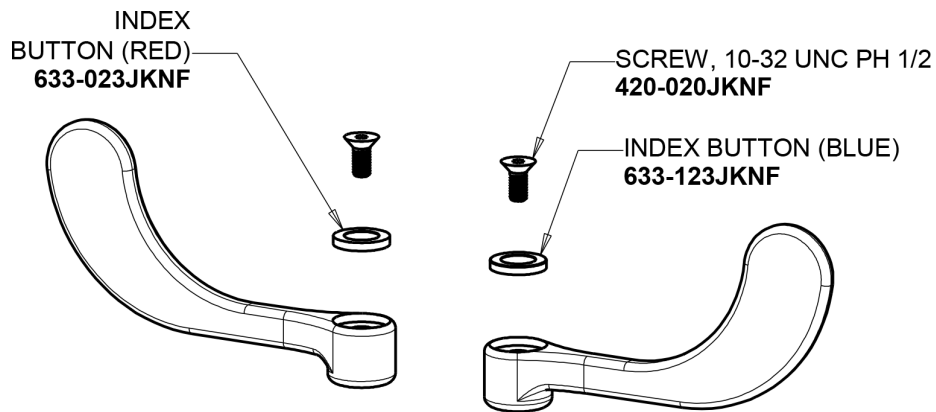

# Repair Parts

1100-E35VP317ABCP

Hot and Cold Water Sink Faucet

**CHICAGO  
FAUCETS** 

a Geberit company

4" Wristblade Handle  
317-PRJKCP

Quatern Compression Cartridge (pair)  
1-099XTJKABNF (right)  
1-100XTJKABNF (left)