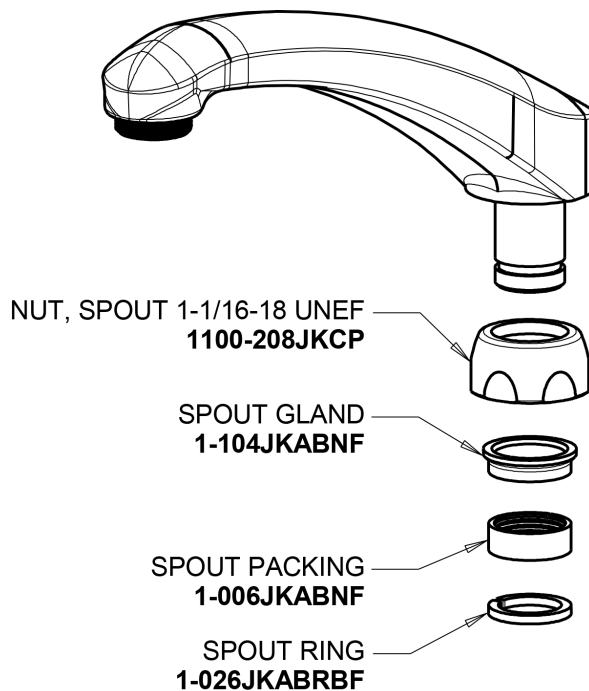

8" L Type Swing Spout L8LEOJKAB

1.5 GPM (5.7 L/min) Aerator E35JKABCP

For Technical Assistance:

Phone: 800-TEC-TRUE (832-8783)

Email: techsupport.us@chicagofaucets.com

2100 South Clearwater Drive

Des Plaines, IL 60018

Phone: 847-803-5000

chicagofaucets.com