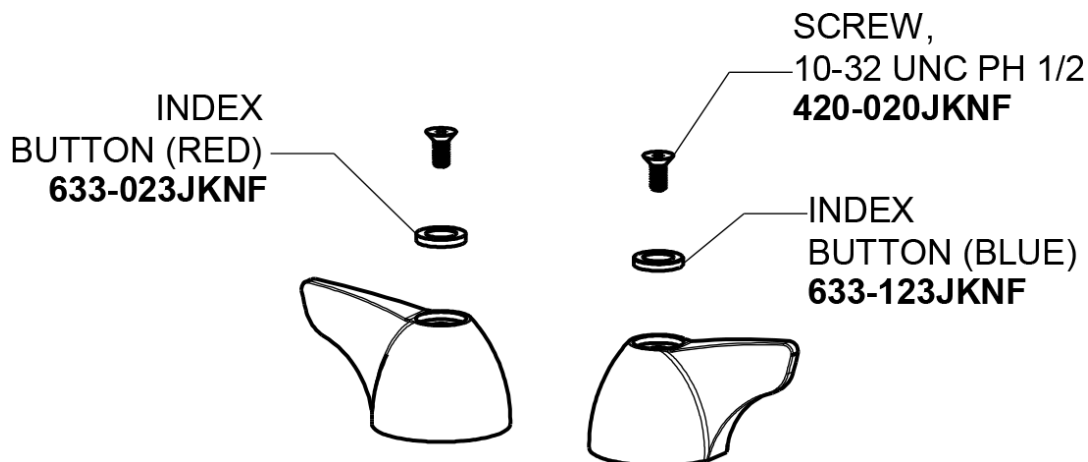

Repair Parts

1100-E35ABCP

Hot and Cold Water Sink Faucet

CHICAGO FAUCETS®

Geberit Group

2" Vandal Proof Canopy Single Wing Handle
1000-PRJKCP

Quatern Compression Cartridge (pair)
1-099XTJKABNF (right)
1-100XTJKABNF (left)