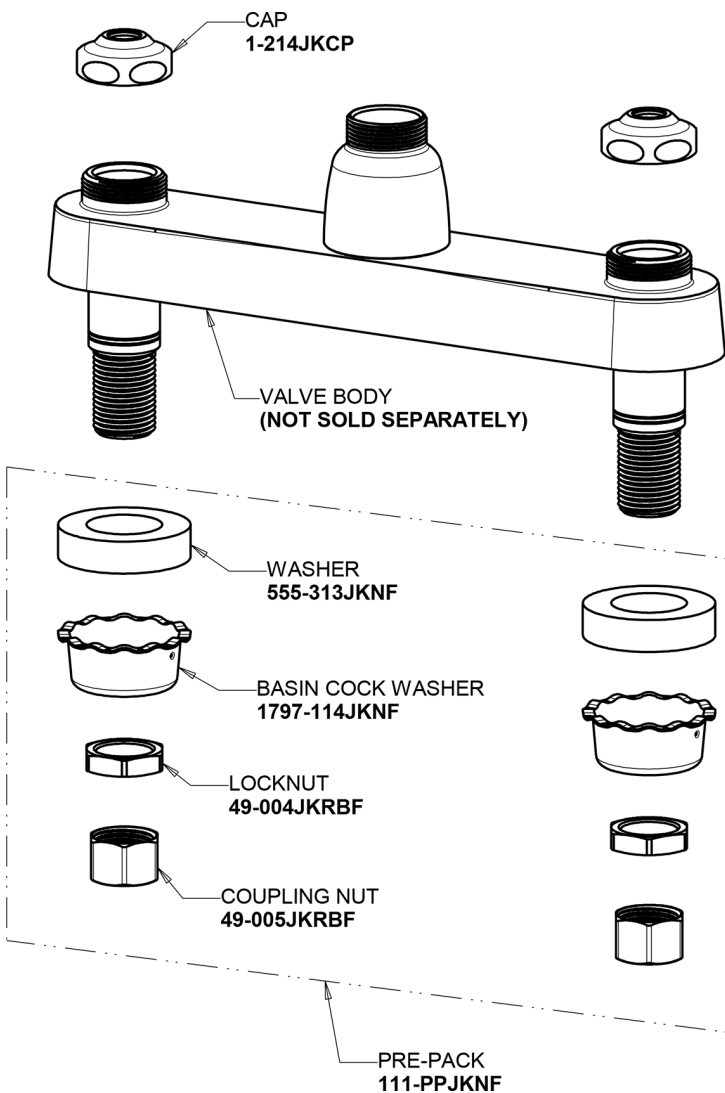

# Repair Parts

1100-E35ABCP

Hot and Cold Water Sink Faucet

## Base Parts: