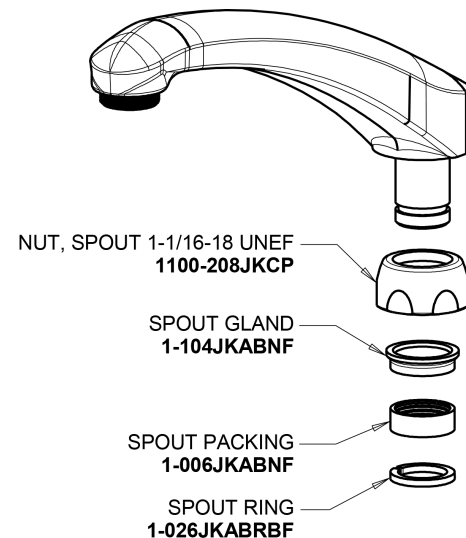

Repair Parts

1100-E35-317XKABCP

Hot and Cold Water Sink Faucet

CHICAGO FAUCETS®

Geberit Group

Base Parts:

8" L Type Swing Spout L8LEOJKAB

1.5 GPM (5.7 L/min) Aerator E35JKABCP

4" Wristblade Handle 317-PRJKCP

Ceramic 1/4-Turn Cartridge (pair) 1-099XKJKABNF (right) 1-100XKJKABNF (left)

For Technical Assistance:

Phone: 800-TEC-TRUE (832-8783)

Email: techsupport.us@chicagofaucets.com

Geberit Group

4" Wristblade Handle
317-PRJKCP

Ceramic 1/4-Turn Cartridge (pair)
1-099XKJKABNF (right)
1-100XKJKABNF (left)

For Technical Assistance:

Phone: 800-TEC-TRUE (832-8783)

Email: techsupport.us@chicagofaucets.com