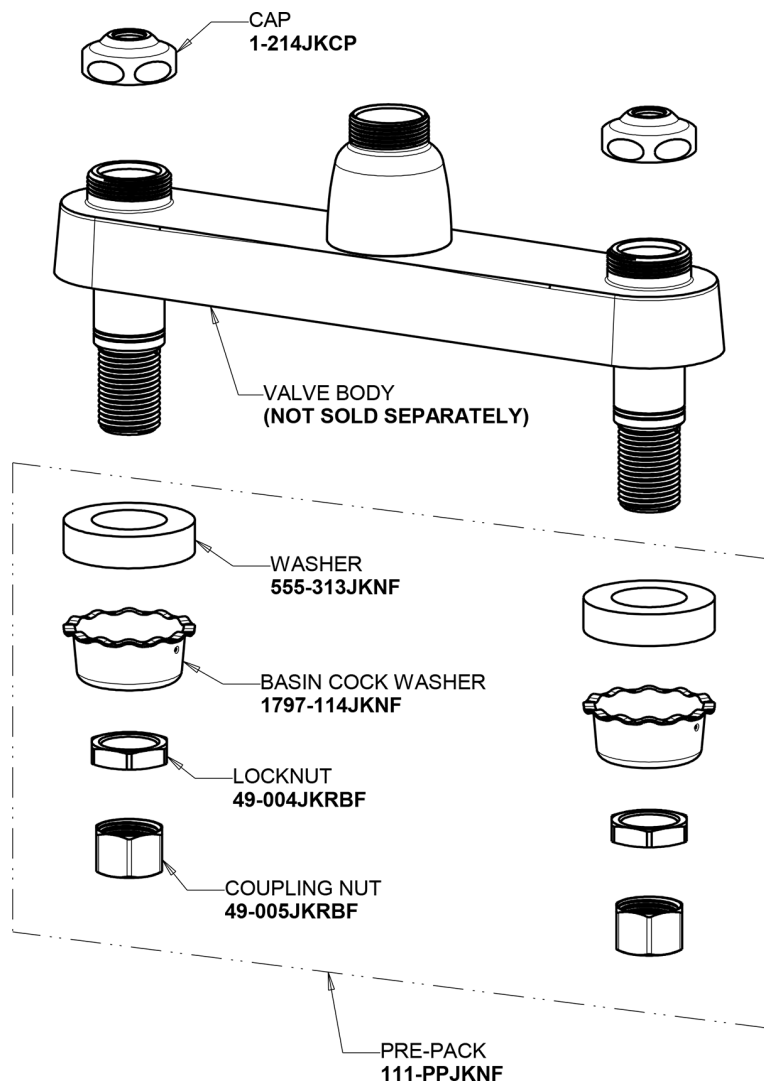

Repair Parts

1100-E35-317XKABCP

Hot and Cold Water Sink Faucet

CHICAGO FAUCETS®

Geberit Group

Base Parts:

8" L Type Swing Spout L8LEOJKAB

1.5 GPM (5.7 L/min) Aerator E35JKABCP

4" Wristblade Handle 317-PRJKCP

Ceramic 1/4-Turn Cartridge (pair) 1-099XKJKABNF (right) 1-100XKJKABNF (left)

For Technical Assistance:

Phone: 800-TEC-TRUE (832-8783)

Email: techsupport.us@chicagofaucets.com

Geberit Group

4" Wristblade Handle
317-PRJKCP

Ceramic 1/4-Turn Cartridge (pair)
1-099XKJKABNF (right)
1-100XKJKABNF (left)

For Technical Assistance:

Phone: 800-TEC-TRUE (832-8783)

Email: techsupport.us@chicagofaucets.com