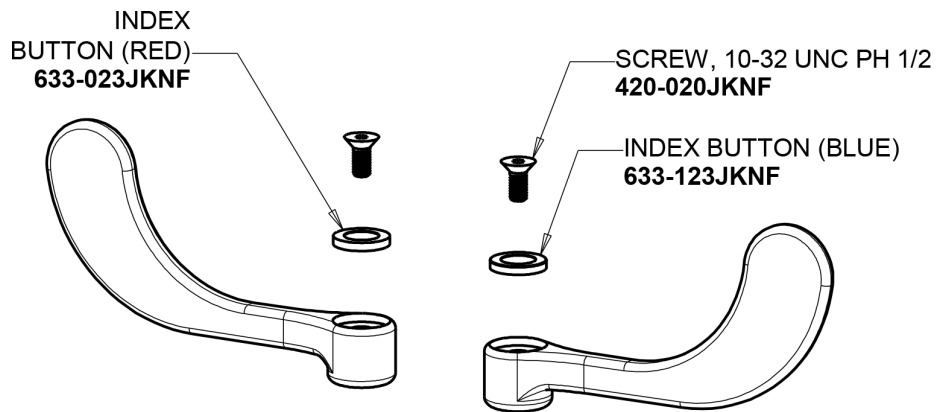

4" Wristblade Handle 317-PRJKCP

Ceramic 1/4-Turn Cartridge (pair) 1-099XKJKABNF (right) 1-100XKJKABNF (left)

For Technical Assistance:

Phone: 800-TEC-TRUE (832-8783)

Email: techsupport.us@chicagofaucets.com

2100 South Clearwater Drive

Des Plaines, IL 60018

Phone: 847-803-5000

chicagofaucets.com

Repair Parts

1100-E35-317XKABCP

Hot and Cold Water Sink Faucet

CHICAGO FAUCETS®

Geberit Group

4" Wristblade Handle
317-PRJKCP

Ceramic 1/4-Turn Cartridge (pair)
1-099XKJKABNF (right)
1-100XKJKABNF (left)

For Technical Assistance:

Phone: 800-TEC-TRUE (832-8783)

Email: techsupport.us@chicagofaucets.com