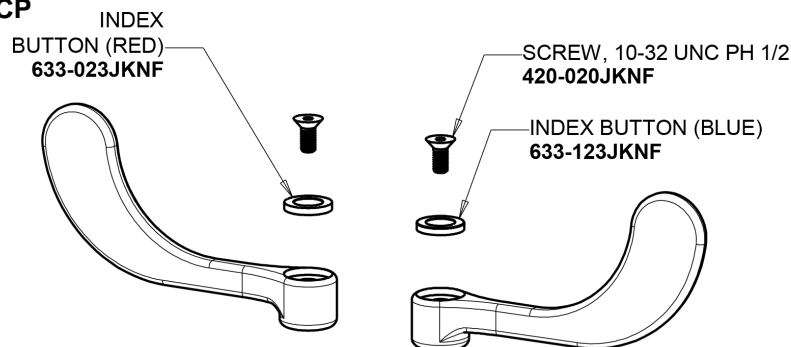

Repair Parts

1100-E35-317XKABCP

Hot and Cold Water Sink Faucet

CHICAGO FAUCETS®

Geberit Group

Base Parts:

8" L Type Swing Spout L8LEOJKAB

1.5 GPM (5.7 L/min) Aerator E35JKABCP

4" Wristblade Handle 317-PRJKCP

Ceramic 1/4-Turn Cartridge (pair) 1-099XKJKABNF (right) 1-100XKJKABNF (left)

For Technical Assistance:

Phone: 800-TEC-TRUE (832-8783)

Email: techsupport.us@chicagofaucets.com

Geberit Group

4" Wristblade Handle
317-PRJKCP

Ceramic 1/4-Turn Cartridge (pair)
1-099XKJKABNF (right)
1-100XKJKABNF (left)

For Technical Assistance:

Phone: 800-TEC-TRUE (832-8783)

Email: techsupport.us@chicagofaucets.com