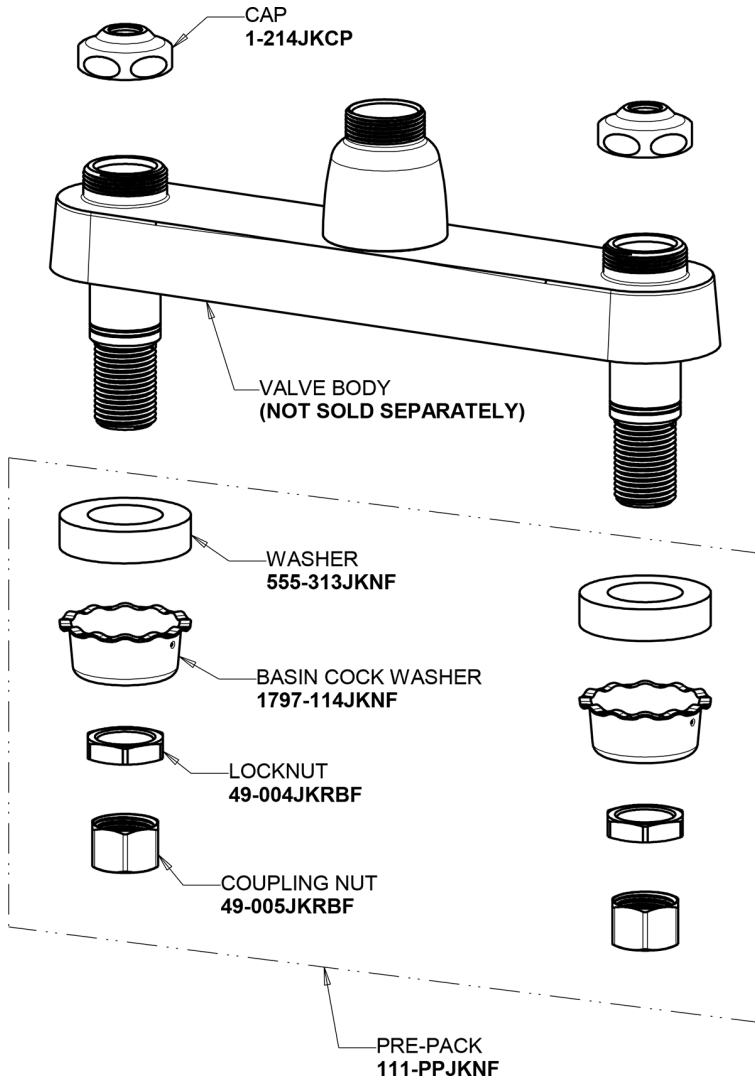

Repair Parts

1100-E35-317ABCP

Hot and Cold Water Sink Faucet

CHICAGO FAUCETS®

Geberit Group

Base Parts:

8" L Type Swing Spout L8LEOJKAB

1.5 GPM (5.7 L/min) Aerator E35JKABCP

4" Wristblade Handle 317-PRJKCP

Quatern Compression Cartridge (pair)

1-099XTJKABNF (right)
1-100XTJKABNF (left)

For Technical Assistance:

Phone: 800-TEC-TRUE (832-8783)

Email: techsupport.us@chicagofaucets.com

Geberit Group

4" Wristblade Handle
317-PRJKCP

Quatern Compression Cartridge (pair)
1-099XTJKABNF (right)
1-100XTJKABNF (left)

For Technical Assistance:

Phone: 800-TEC-TRUE (832-8783)

Email: techsupport.us@chicagofaucets.com