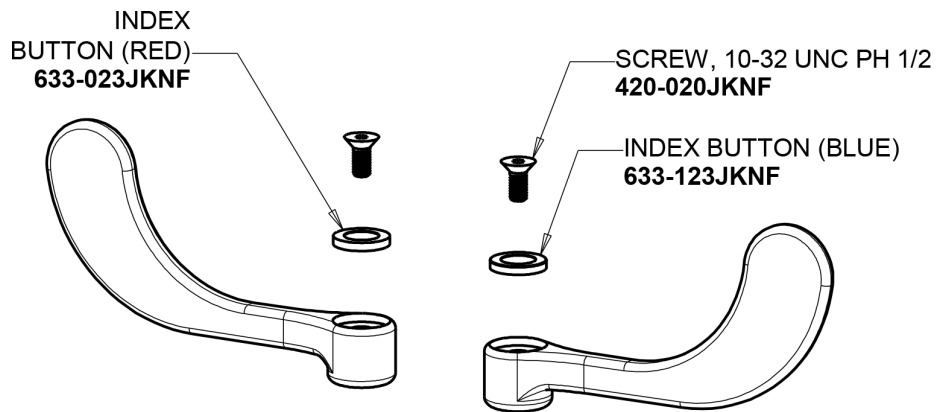

2100 South Clearwater Drive

Des Plaines, IL 60018

Phone: 847-803-5000

chicagofaucets.com

Repair Parts

1100-E35-317ABCP

Hot and Cold Water Sink Faucet

CHICAGO FAUCETS®

Geberit Group

4" Wristblade Handle
317-PRJKCP

Quatern Compression Cartridge (pair)
1-099XTJKABNF (right)
1-100XTJKABNF (left)

For Technical Assistance:

Phone: 800-TEC-TRUE (832-8783)

Email: techsupport.us@chicagofaucets.com