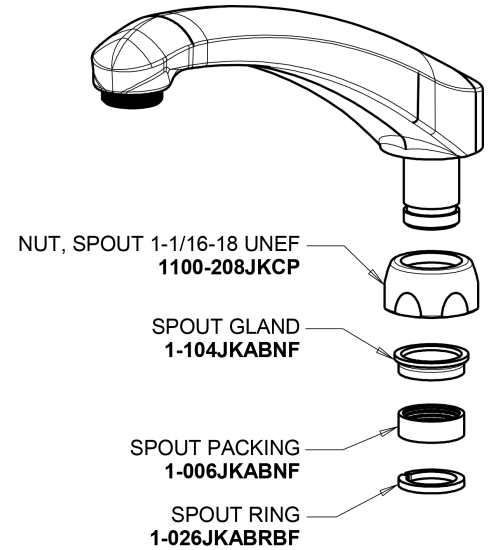

Repair Parts

1100-E35-317ABCP

Hot and Cold Water Sink Faucet

CHICAGO FAUCETS®

Geberit Group

Base Parts:

8" L Type Swing Spout L8LEOJKAB

1.5 GPM (5.7 L/min) Aerator E35JKABCP

4" Wristblade Handle 317-PRJKCP

Quatern Compression Cartridge (pair)

1-099XTJKABNF (right)
1-100XTJKABNF (left)

For Technical Assistance:

Phone: 800-TEC-TRUE (832-8783)

Email: techsupport.us@chicagofaucets.com

Geberit Group

4" Wristblade Handle
317-PRJKCP

Quatern Compression Cartridge (pair)
1-099XTJKABNF (right)
1-100XTJKABNF (left)

For Technical Assistance:

Phone: 800-TEC-TRUE (832-8783)

Email: techsupport.us@chicagofaucets.com