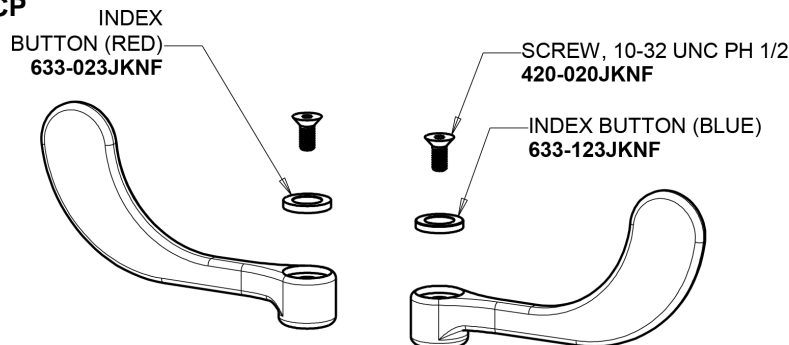

Repair Parts

1100-E35-317ABCP

Hot and Cold Water Sink Faucet

CHICAGO FAUCETS®

Geberit Group

Base Parts:

8" L Type Swing Spout L8LEOJKAB

1.5 GPM (5.7 L/min) Aerator E35JKABCP

4" Wristblade Handle 317-PRJKCP

Quatern Compression Cartridge (pair)

1-099XTJKABNF (right)
1-100XTJKABNF (left)

For Technical Assistance:

Phone: 800-TEC-TRUE (832-8783)

Email: techsupport.us@chicagofaucets.com