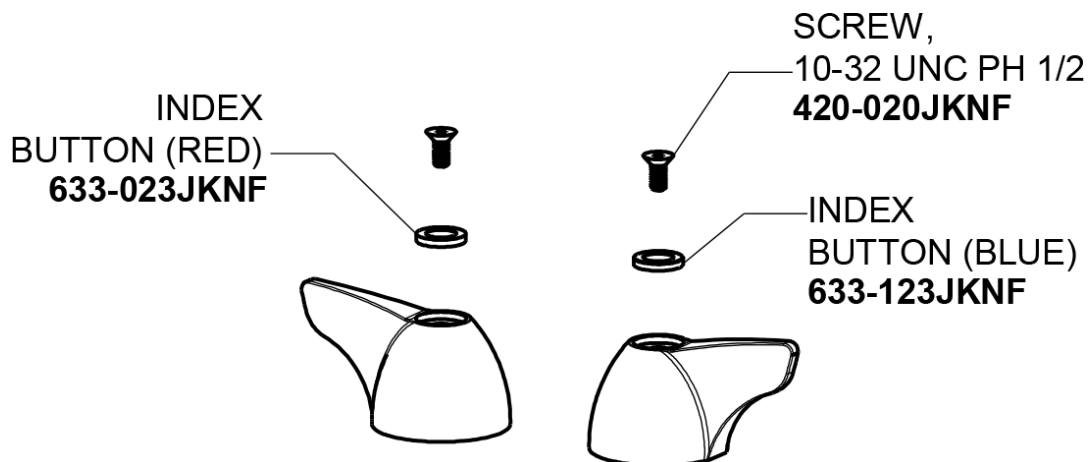

Repair Parts

1100-ABCP

Hot and Cold Water Sink Faucet

**CHICAGO
FAUCETS**

a Geberit company

2" Vandal Proof Canopy Single Wing Handle
1000-PRJKCP

Quatern Compression Cartridge (pair)
1-099XTJKABNF (right)
1-100XTJKABNF (left)