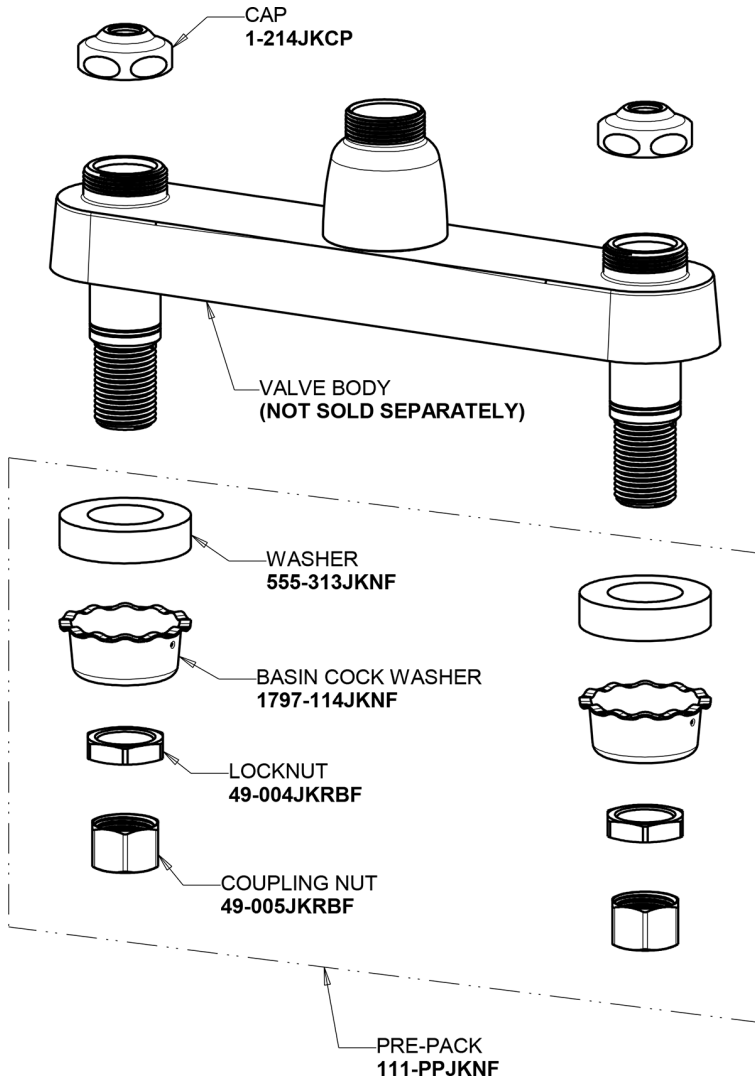

Repair Parts

1100-ABCP

Hot and Cold Water Sink Faucet

**CHICAGO
FAUCETS**

a Geberit company

Base Parts:

8" L Type Swing Spout L8LEOJKAB

2.2 GPM (8.3 L/min) Aerator E3JKABCP

2" Vandal Proof Canopy Single Wing Handle 1000-PRJKCP

Quatern Compression Cartridge (pair) 1-099XTJKABNF (right) 1-100XTJKABNF (left)

For Technical Assistance:

Phone: 800-TEC-TRUE (832-8783)

Email: techsupport.us@chicagofaucets.com

a Geberit company

2" Vandal Proof Canopy Single Wing Handle
1000-PRJKCP

Quatern Compression Cartridge (pair)
1-099XTJKABNF (right)
1-100XTJKABNF (left)

For Technical Assistance:

Phone: 800-TEC-TRUE (832-8783)