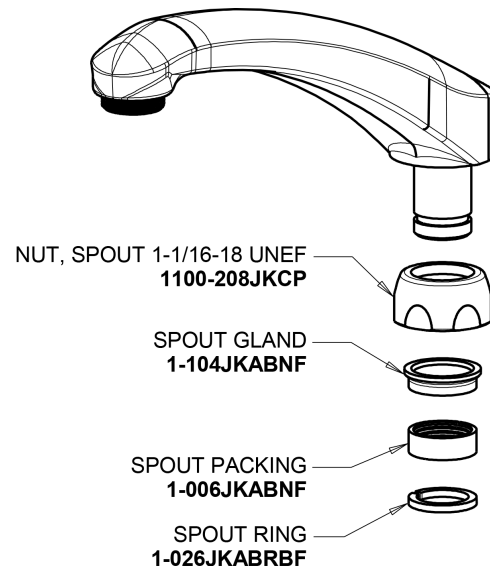

Repair Parts

1100-ABCP

Hot and Cold Water Sink Faucet

CHICAGO FAUCETS®

Geberit Group

Base Parts:

8" L Type Swing Spout L8LEOJKAB

2.2 GPM (8.3 L/min) Aerator E3JKABCP

2" Vandal Proof Canopy Single Wing Handle 1000-PRJKCP

Quatern Compression Cartridge (pair) 1-099XTJKABNF (right) 1-100XTJKABNF (left)

For Technical Assistance:

Phone: 800-TEC-TRUE (832-8783)

Email: techsupport.us@chicagofaucets.com