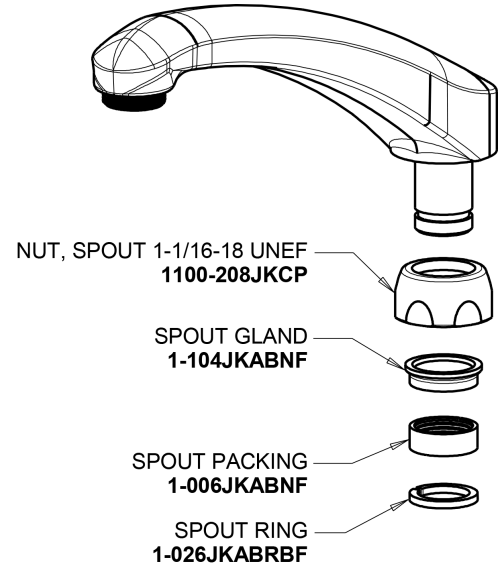

Repair Parts

1100-ABCP

Hot and Cold Water Sink Faucet

**CHICAGO
FAUCETS**

a Geberit company

Base Parts:

8" L Type Swing Spout L8LEOJKAB

2.2 GPM (8.3 L/min) Aerator E3JKABCP

2" Vandal Proof Canopy Single Wing Handle 1000-PRJKCP

Quatern Compression Cartridge (pair) 1-099XTJKABNF (right) 1-100XTJKABNF (left)

For Technical Assistance:

Phone: 800-TEC-TRUE (832-8783)

Email: techsupport.us@chicagofaucets.com

a Geberit company

2" Vandal Proof Canopy Single Wing Handle
1000-PRJKCP

Quatern Compression Cartridge (pair)
1-099XTJKABNF (right)
1-100XTJKABNF (left)

For Technical Assistance:

Phone: 800-TEC-TRUE (832-8783)