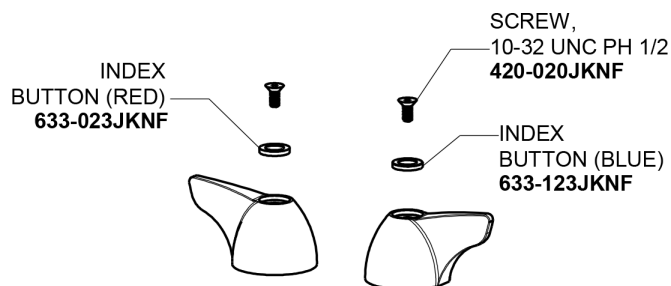

Repair Parts

1100-ABCP

Hot and Cold Water Sink Faucet

CHICAGO FAUCETS®

Geberit Group

Base Parts:

8" L Type Swing Spout L8LEOJKAB

2.2 GPM (8.3 L/min) Aerator E3JKABCP

2" Vandal Proof Canopy Single Wing Handle 1000-PRJKCP

Quatern Compression Cartridge (pair) 1-099XTJKABNF (right) 1-100XTJKABNF (left)

For Technical Assistance:

Phone: 800-TEC-TRUE (832-8783)

Email: techsupport.us@chicagofaucets.com