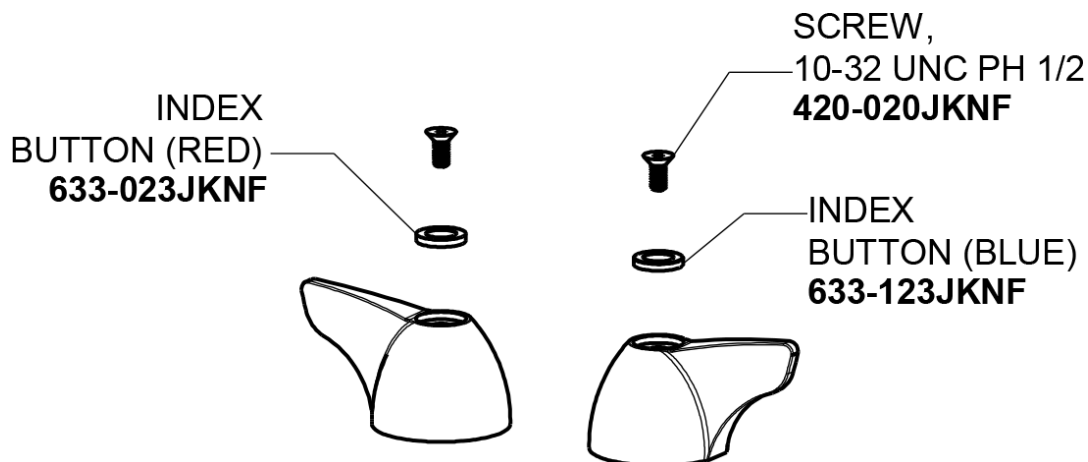

Repair Parts

1100-ABCP

Hot and Cold Water Sink Faucet

CHICAGO FAUCETS®

Geberit Group

2" Vandal Proof Canopy Single Wing Handle
1000-PRJKCP

Quatern Compression Cartridge (pair)
1-099XTJKABNF (right)
1-100XTJKABNF (left)