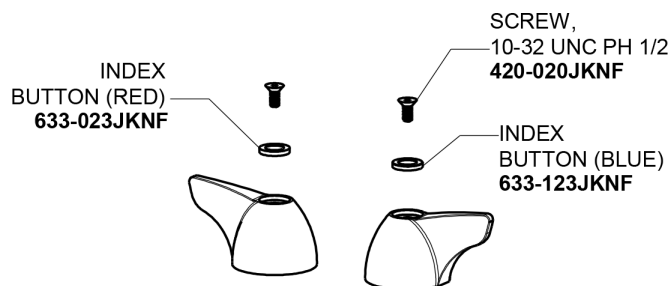

Repair Parts

1100-ABCP

Hot and Cold Water Sink Faucet

**CHICAGO
FAUCETS**

a Geberit company

Base Parts:

8" L Type Swing Spout L8LEOJKAB

2.2 GPM (8.3 L/min) Aerator E3JKABCP

2" Vandal Proof Canopy Single Wing Handle 1000-PRJKCP

Quatern Compression Cartridge (pair) 1-099XTJKABNF (right) 1-100XTJKABNF (left)

For Technical Assistance:

Phone: 800-TEC-TRUE (832-8783)

Email: techsupport.us@chicagofaucets.com