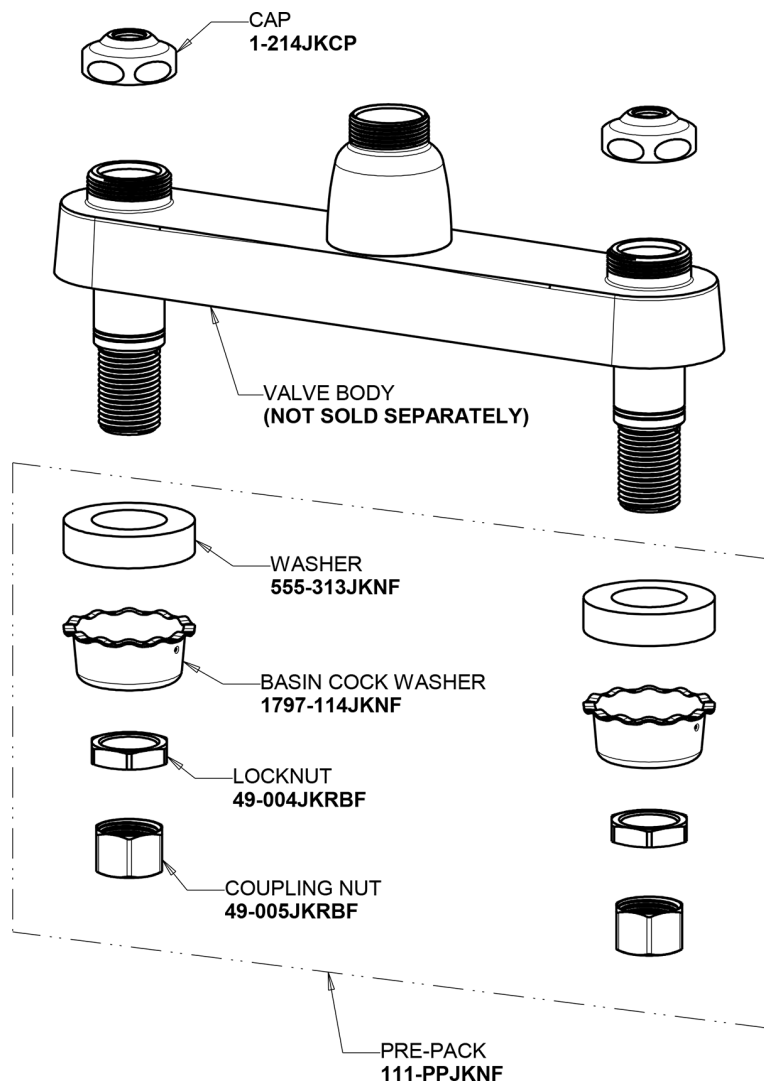

Repair Parts

1100-ABCP

Hot and Cold Water Sink Faucet

CHICAGO FAUCETS®

Geberit Group

Base Parts:

8" L Type Swing Spout L8LEOJKAB

2.2 GPM (8.3 L/min) Aerator E3JKABCP

2" Vandal Proof Canopy Single Wing Handle 1000-PRJKCP

Quatern Compression Cartridge (pair) 1-099XTJKABNF (right) 1-100XTJKABNF (left)

For Technical Assistance:

Phone: 800-TEC-TRUE (832-8783)

Email: techsupport.us@chicagofaucets.com