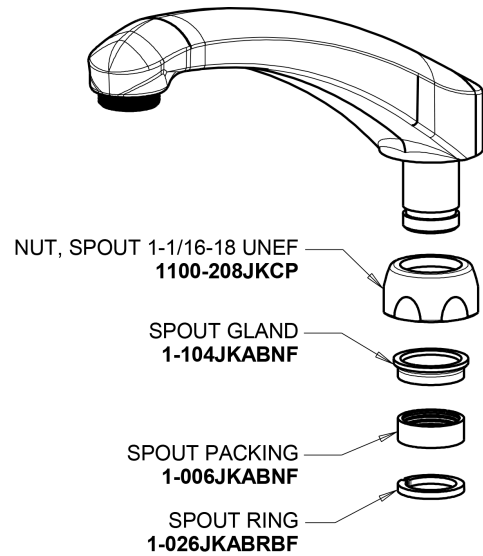

Repair Parts

1100-317ABCP

Hot and Cold Water Sink Faucet

CHICAGO FAUCETS®

Geberit Group

Base Parts:

8" L Type Swing Spout L8LEOJKAB

2.2 GPM (8.3 L/min) Aerator E3JKABCP

For Technical Assistance:

Phone: 800-TEC-TRUE (832-8783)

Email: techsupport.us@chicagofaucets.com

2100 South Clearwater Drive

Des Plaines, IL 60018

Phone: 847-803-5000

chicagofaucets.com