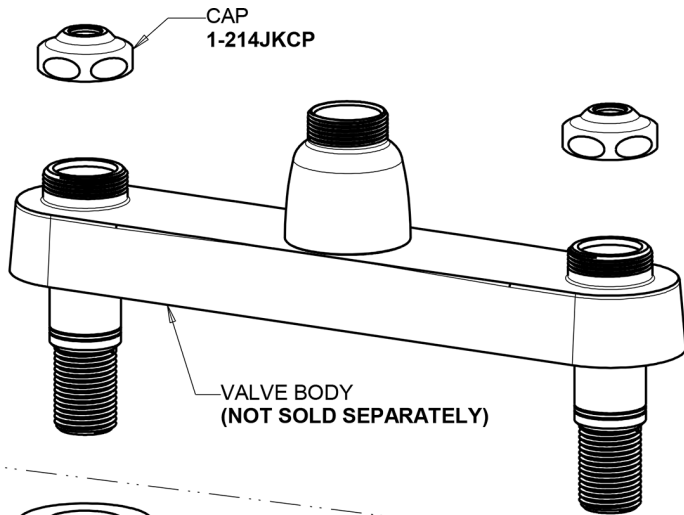

Repair Parts

1100-317ABCP

Hot and Cold Water Sink Faucet

CHICAGO FAUCETS®

Geberit Group

Base Parts:

8" L Type Swing Spout L8LEOJKAB

2.2 GPM (8.3 L/min) Aerator E3JKABCP

For Technical Assistance:

Phone: 800-TEC-TRUE (832-8783)

Email: techsupport.us@chicagofaucets.com

2100 South Clearwater Drive

Des Plaines, IL 60018

Phone: 847-803-5000

chicagofaucets.com