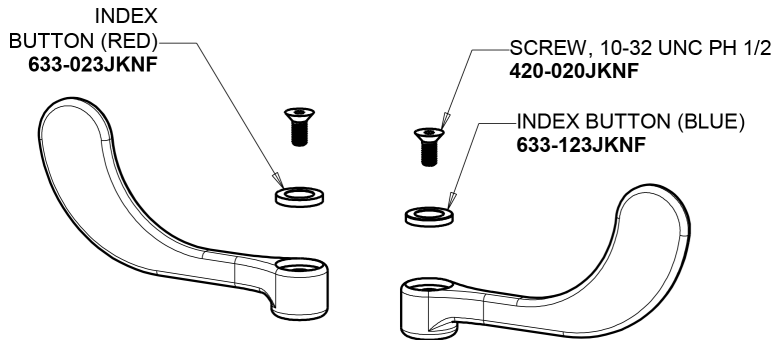

Repair Parts

1100-317ABCP

Hot and Cold Water Sink Faucet

CHICAGO FAUCETS®

Geberit Group

4" Wristblade Handle
317-PRJKCP

Quatern Compression Cartridge (pair)
1-099XTJKABNF (right)
1-100XTJKABNF (left)