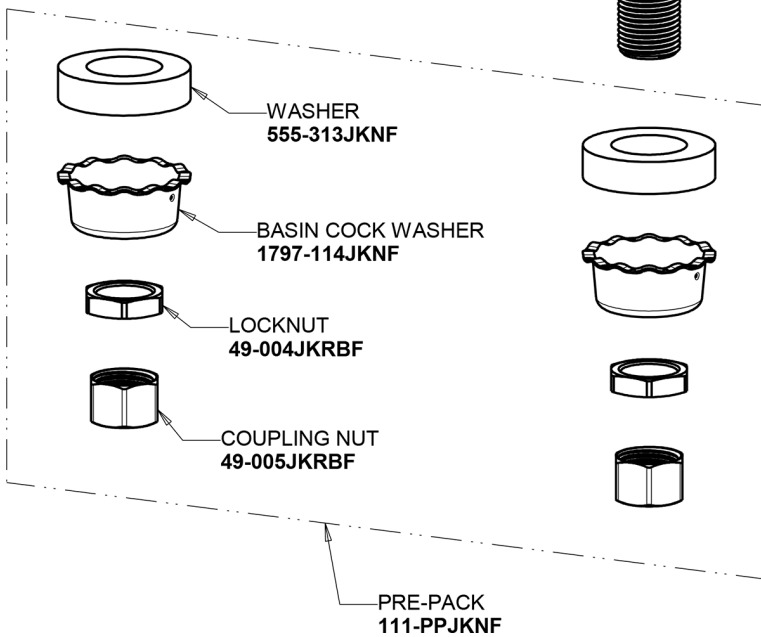

Repair Parts

1100-317ABCP

Hot and Cold Water Sink Faucet

CHICAGO FAUCETS®

Geberit Group

Base Parts:

8" L Type Swing Spout L8LEOJKAB

2.2 GPM (8.3 L/min) Aerator E3JKABCP

For Technical Assistance:

Phone: 800-TEC-TRUE (832-8783)

Email: techsupport.us@chicagofaucets.com

2100 South Clearwater Drive

Des Plaines, IL 60018

Phone: 847-803-5000

chicagofaucets.com