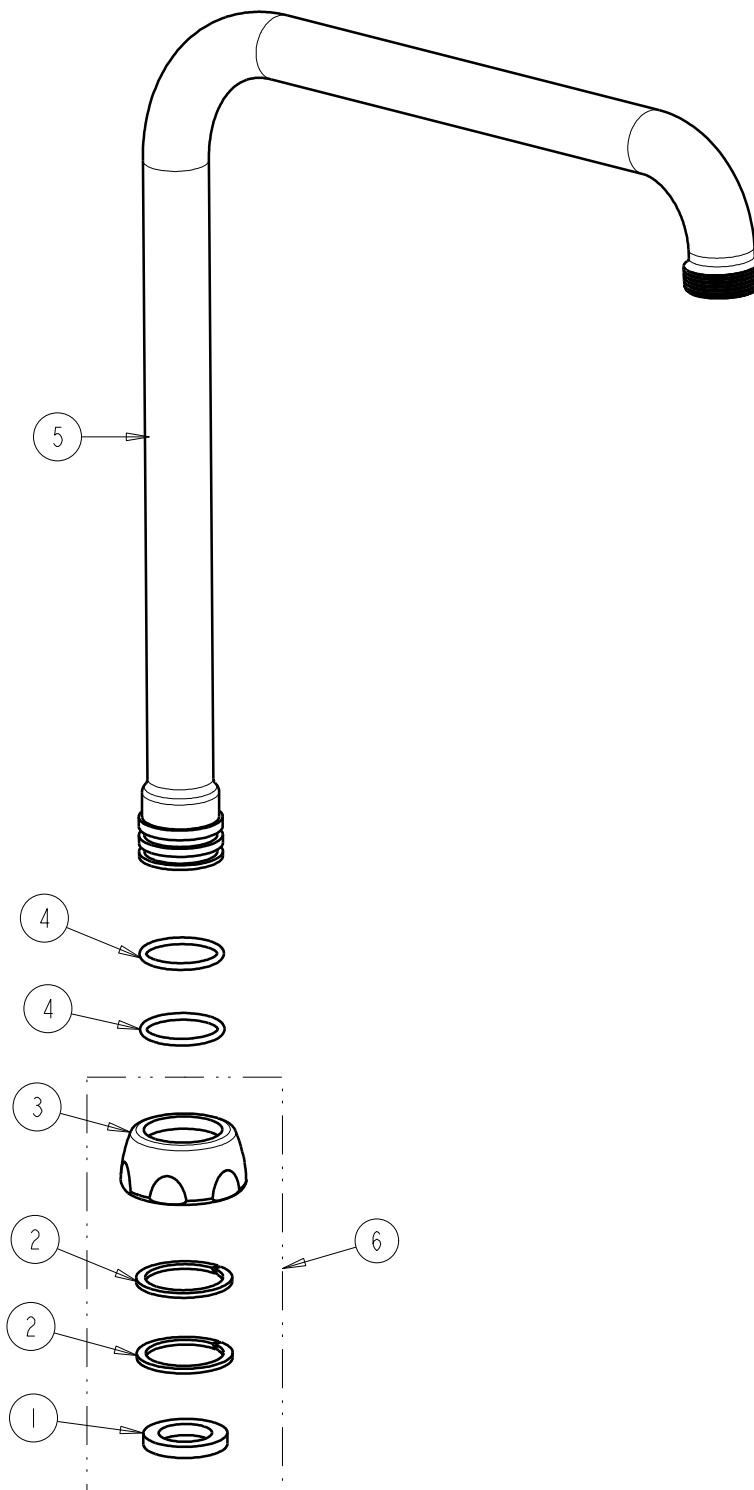

REPAIR PARTS

BY: JAR DATE: 09-02-09

CHK:  REV:

FITTING NO.

HA8AJKCP

SUBMITTED MODEL NO.

ITEM NO.

ITEM	PART NO.	DESCRIPTION
1	340-004JKNF	CELCON WASHER
2	50-036JKNF	SPLIT WASHER
3	1100-208JKCP	NUT, SPOUT 1-1/16-18 UNEF
4	50-035JKNF	O RING 0.739 X .070
5	---	SPOUT TUBE (NOT SOLD SEPARATELY)
6	226-TJKCP	KIT, BAG WASHERS AND NUT