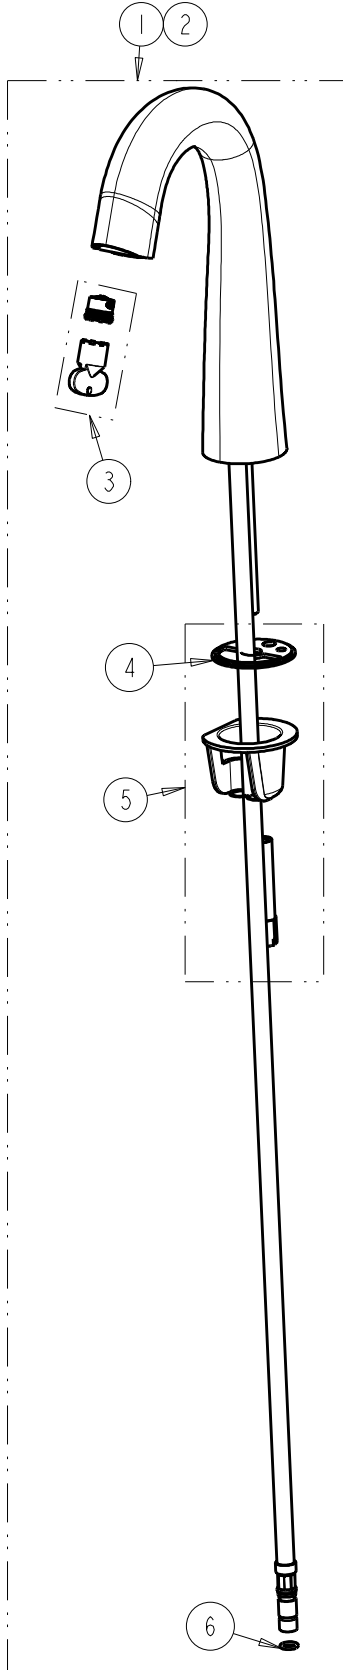

FOR TECHNICAL ASSISTANCE
1-800-TEC-TRUE (1-800-832-8783)

REPAIR PARTS

BY: JAR DATE: 05-01-15
CHK: *JAR* REV:

FITTING NO.
EQ-C1-SSPS_SERIES
SUBMITTED MODEL NO.
ITEM NO.

FINISH OPTIONS
CP=CHROME PLATE
BN=BRUSHED NICKEL

NOTE:
ITEM 4 INCLUDES DECK GASKET FOR EACH SPOUT DESIGN AND HOSE O-RINGS.

ITEM	PART NO.	DESCRIPTION
1	EQ-C11B-KJKABCP	KIT, EQ HIGHARC SPOUT w/ 1.0 GPM
2	EQ-C11B-KJKABBN	KIT, EQ HIGHARC SPOUT w/ 1.0 GPM
3	243.146.AB.1	KIT, OUTLET FOR EQ 1.0 GPM
4	243.150.AB.1	KIT, SPOUT SEAL EQ SERIES
5	243.149.00.1	KIT, HARDWARE FOR EQ HIGHARC SPOUT
6	-----	O-RING #011, DRINKING WATER COMPLIANT
7	EQ-A12-KJKCP	KIT, 4" COVER PLATE - EQ CURVED/HIGHARC
8	EQ-A12-KJKBN	KIT, 4" COVER PLATE - EQ CURVED/HIGHARC
9	EQ-A13-KJKCP	KIT, 8" COVER PLATE - EQ CURVED/HIGHARC
10	EQ-A13-KJKBN	KIT, 8" COVER PLATE - EQ CURVED/HIGHARC
11	243.181.00.1	KIT, HARDWARE FOR EQ COVER PLATES