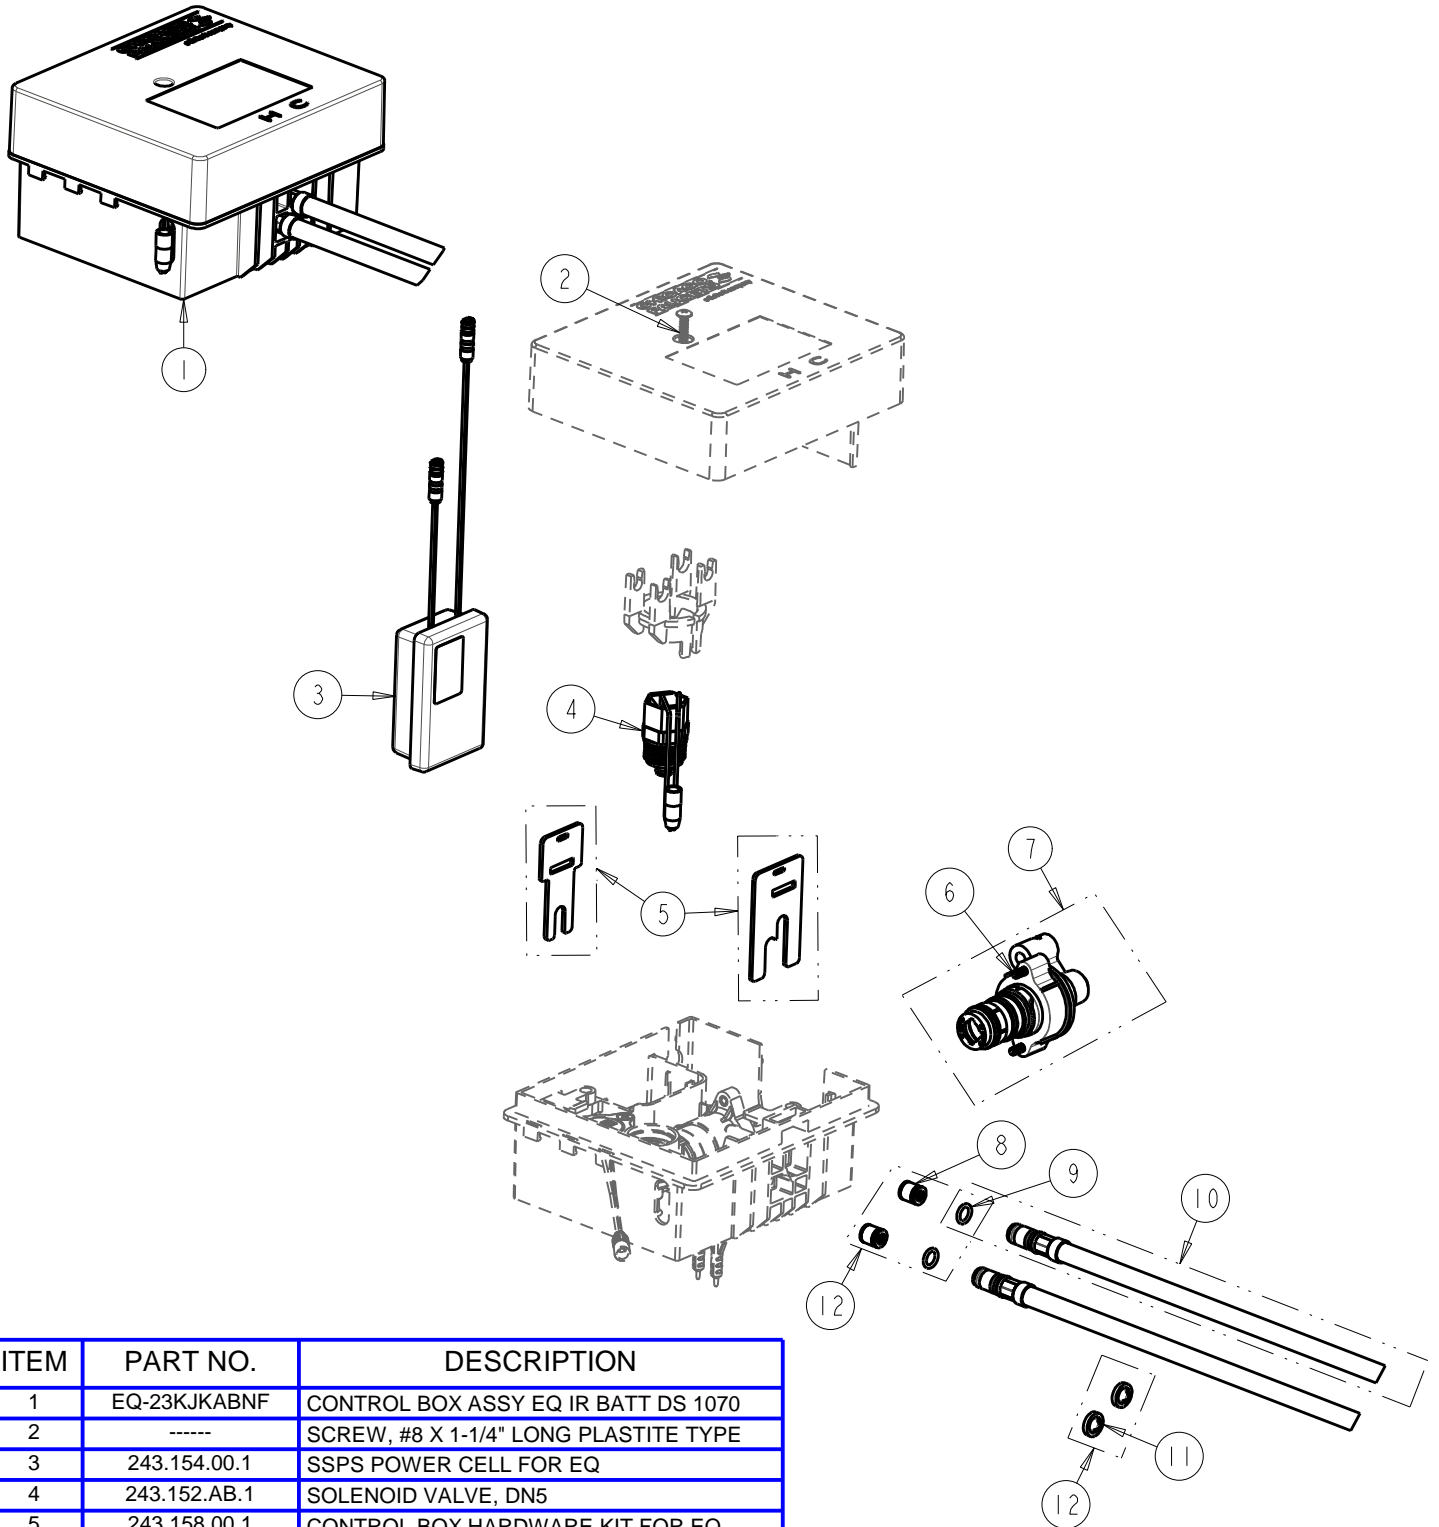

NOTE:
ITEM 4 INCLUDES DECK GASKET FOR EACH SPOUT DESIGN AND HOSE O-RINGS.

ITEM	PART NO.	DESCRIPTION
1	EQ-C11B-KJKABCP	KIT, EQ HIGHARC SPOUT w/ 1.0 GPM
2	EQ-C11B-KJKABBN	KIT, EQ HIGHARC SPOUT w/ 1.0 GPM
3	243.146.AB.1	KIT, OUTLET FOR EQ 1.0 GPM
4	243.150.AB.1	KIT, SPOUT SEAL EQ SERIES
5	243.149.00.1	KIT, HARDWARE FOR EQ HIGHARC SPOUT
6	-----	O-RING #011, DRINKING WATER COMPLIANT
7	EQ-A12-KJKCP	KIT, 4" COVER PLATE - EQ CURVED/HIGHARC
8	EQ-A12-KJKBN	KIT, 4" COVER PLATE - EQ CURVED/HIGHARC
9	EQ-A13-KJKCP	KIT, 8" COVER PLATE - EQ CURVED/HIGHARC
10	EQ-A13-KJKBN	KIT, 8" COVER PLATE - EQ CURVED/HIGHARC
11	243.181.00.1	KIT, HARDWARE FOR EQ COVER PLATES

CHICAGO FAUCETS

a Geberit company

2100 South Clearwater Drive
Des Plaines, IL 60018
Phone: 847-803-5000
Fax: 847-803-5454
www.chicagofaucets.com

REPAIR PARTS

BY: JAR DATE: 12-08-14
CHK: *JAR* REV:

FITTING NO.
EQ-23KJKABNF

SUBMITTED MODEL NO.

ITEM NO.

FOR TECHNICAL ASSISTANCE
1-800-TEC-TRUE (1-800-832-8783)

ITEM	PART NO.	DESCRIPTION
1	EQ-23KJKABNF	CONTROL BOX ASSY EQ IR BATT DS 1070
2	-----	SCREW, #8 X 1-1/4" LONG PLASTITE TYPE
3	243.154.00.1	SSPS POWER CELL FOR EQ
4	243.152.AB.1	SOLENOID VALVE, DN5
5	243.158.00.1	CONTROL BOX HARDWARE KIT FOR EQ
6	-----	BONNET HEX SCREW, M4x0.7x16mm
7	243.156.AB.1	REBUILD KIT FOR EQ DS 1070
8	550-009KJKNF	CHECK-CARTRIDGE
9	-----	O-RING #011, DRINKING WATER COMPLIANT
10	243.157.AB.1	INLET SUPPLY HOSE FOR EQ
11	3300-005JKABNF	FILTER/SCREEN
12	243.159.AB.1	KIT, SEALS AND CHECKS FOR EQ