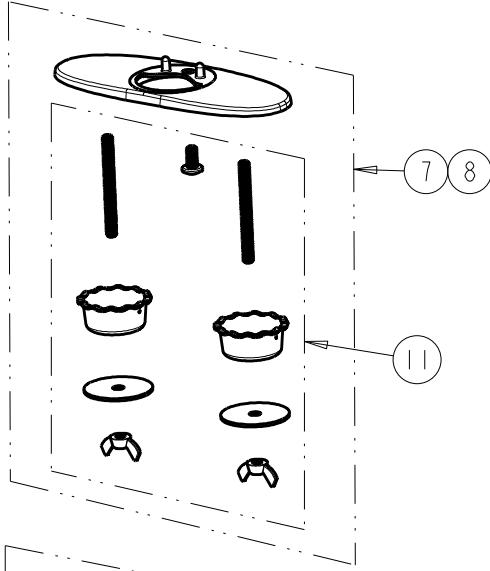

FOR TECHNICAL ASSISTANCE
1-800-TEC-TRUE (1-800-832-8783)

REPAIR PARTS

BY: JAR DATE: 05-01-15
CHK: *JAR* REV:

FITTING NO.
EQ-C1-SSPS_SERIES
SUBMITTED MODEL NO.
ITEM NO.

FINISH OPTIONS
CP=CHROME PLATE
BN=BRUSHED NICKEL

NOTE:
ITEM 4 INCLUDES DECK GASKET FOR EACH SPOUT DESIGN AND HOSE O-RINGS.

ITEM	PART NO.	DESCRIPTION
1	EQ-C11B-KJKABCP	KIT, EQ HIGHARC SPOUT w/ 1.0 GPM
2	EQ-C11B-KJKABBN	KIT, EQ HIGHARC SPOUT w/ 1.0 GPM
3	243.146.AB.1	KIT, OUTLET FOR EQ 1.0 GPM
4	243.150.AB.1	KIT, SPOUT SEAL EQ SERIES
5	243.149.00.1	KIT, HARDWARE FOR EQ HIGHARC SPOUT
6	-----	O-RING #011, DRINKING WATER COMPLIANT
7	EQ-A12-KJKCP	KIT, 4" COVER PLATE - EQ CURVED/HIGHARC
8	EQ-A12-KJKBN	KIT, 4" COVER PLATE - EQ CURVED/HIGHARC
9	EQ-A13-KJKCP	KIT, 8" COVER PLATE - EQ CURVED/HIGHARC
10	EQ-A13-KJKBN	KIT, 8" COVER PLATE - EQ CURVED/HIGHARC
11	243.181.00.1	KIT, HARDWARE FOR EQ COVER PLATES

SUBMITTED MODEL NO.

ITEM NO.

FOR TECHNICAL ASSISTANCE
1-800-TEC-TRUE (1-800-832-8783)

ITEM	PART NO.	DESCRIPTION
1	EQ-23KJKABNF	CONTROL BOX ASSY EQ IR BATT DS 1070
2	-----	SCREW, #8 X 1-1/4" LONG PLASTITE TYPE
3	243.154.00.1	SSPS POWER CELL FOR EQ
4	243.152.AB.1	SOLENOID VALVE, DN5
5	243.158.00.1	CONTROL BOX HARDWARE KIT FOR EQ
6	-----	BONNET HEX SCREW, M4x0.7x16mm
7	243.156.AB.1	REBUILD KIT FOR EQ DS 1070
8	550-009KJKNF	CHECK-CARTRIDGE
9	-----	O-RING #011, DRINKING WATER COMPLIANT
10	243.157.AB.1	INLET SUPPLY HOSE FOR EQ
11	3300-005JKABNF	FILTER/SCREEN
12	243.159.AB.1	KIT, SEALS AND CHECKS FOR EQ