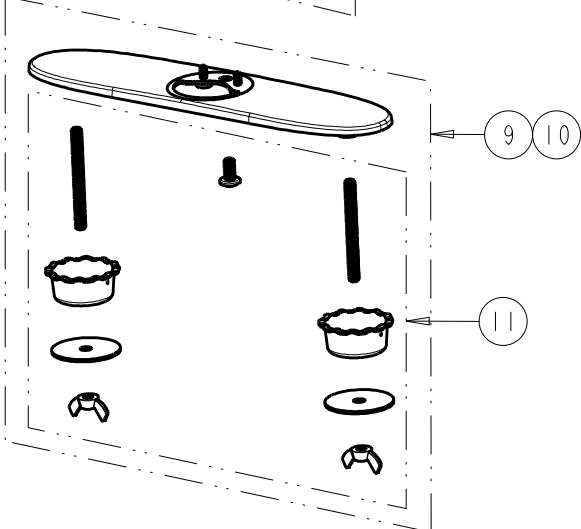

FOR TECHNICAL ASSISTANCE
1-800-TEC-TRUE (1-800-832-8783)

REPAIR PARTS

BY: JAR DATE: 05-01-15
CHK: *JAR* REV:

FITTING NO.
EQ-C1-SSPS_SERIES
SUBMITTED MODEL NO.
ITEM NO.

FINISH OPTIONS
CP=CHROME PLATE
BN=BRUSHED NICKEL

NOTE:
ITEM 4 INCLUDES DECK GASKET FOR EACH SPOUT DESIGN AND HOSE O-RINGS.

ITEM	PART NO.	DESCRIPTION
1	EQ-C11B-KJKABCP	KIT, EQ HIGHARC SPOUT w/ 1.0 GPM
2	EQ-C11B-KJKABBN	KIT, EQ HIGHARC SPOUT w/ 1.0 GPM
3	243.146.AB.1	KIT, OUTLET FOR EQ 1.0 GPM
4	243.150.AB.1	KIT, SPOUT SEAL EQ SERIES
5	243.149.00.1	KIT, HARDWARE FOR EQ HIGHARC SPOUT
6	-----	O-RING #011, DRINKING WATER COMPLIANT
7	EQ-A12-KJKCP	KIT, 4" COVER PLATE - EQ CURVED/HIGHARC
8	EQ-A12-KJKBN	KIT, 4" COVER PLATE - EQ CURVED/HIGHARC
9	EQ-A13-KJKCP	KIT, 8" COVER PLATE - EQ CURVED/HIGHARC
10	EQ-A13-KJKBN	KIT, 8" COVER PLATE - EQ CURVED/HIGHARC
11	243.181.00.1	KIT, HARDWARE FOR EQ COVER PLATES

SUBMITTED MODEL NO.

ITEM NO.

FOR TECHNICAL ASSISTANCE
1-800-TEC-TRUE (1-800-832-8783)

ITEM	PART NO.	DESCRIPTION
1	EQ-23KJKABNF	CONTROL BOX ASSY EQ IR BATT DS 1070
2	-----	SCREW, #8 X 1-1/4" LONG PLASTITE TYPE
3	243.154.00.1	SSPS POWER CELL FOR EQ
4	243.152.AB.1	SOLENOID VALVE, DN5
5	243.158.00.1	CONTROL BOX HARDWARE KIT FOR EQ
6	-----	BONNET HEX SCREW, M4x0.7x16mm
7	243.156.AB.1	REBUILD KIT FOR EQ DS 1070
8	550-009KJKNF	CHECK-CARTRIDGE
9	-----	O-RING #011, DRINKING WATER COMPLIANT
10	243.157.AB.1	INLET SUPPLY HOSE FOR EQ
11	3300-005JKABNF	FILTER/SCREEN
12	243.159.AB.1	KIT, SEALS AND CHECKS FOR EQ