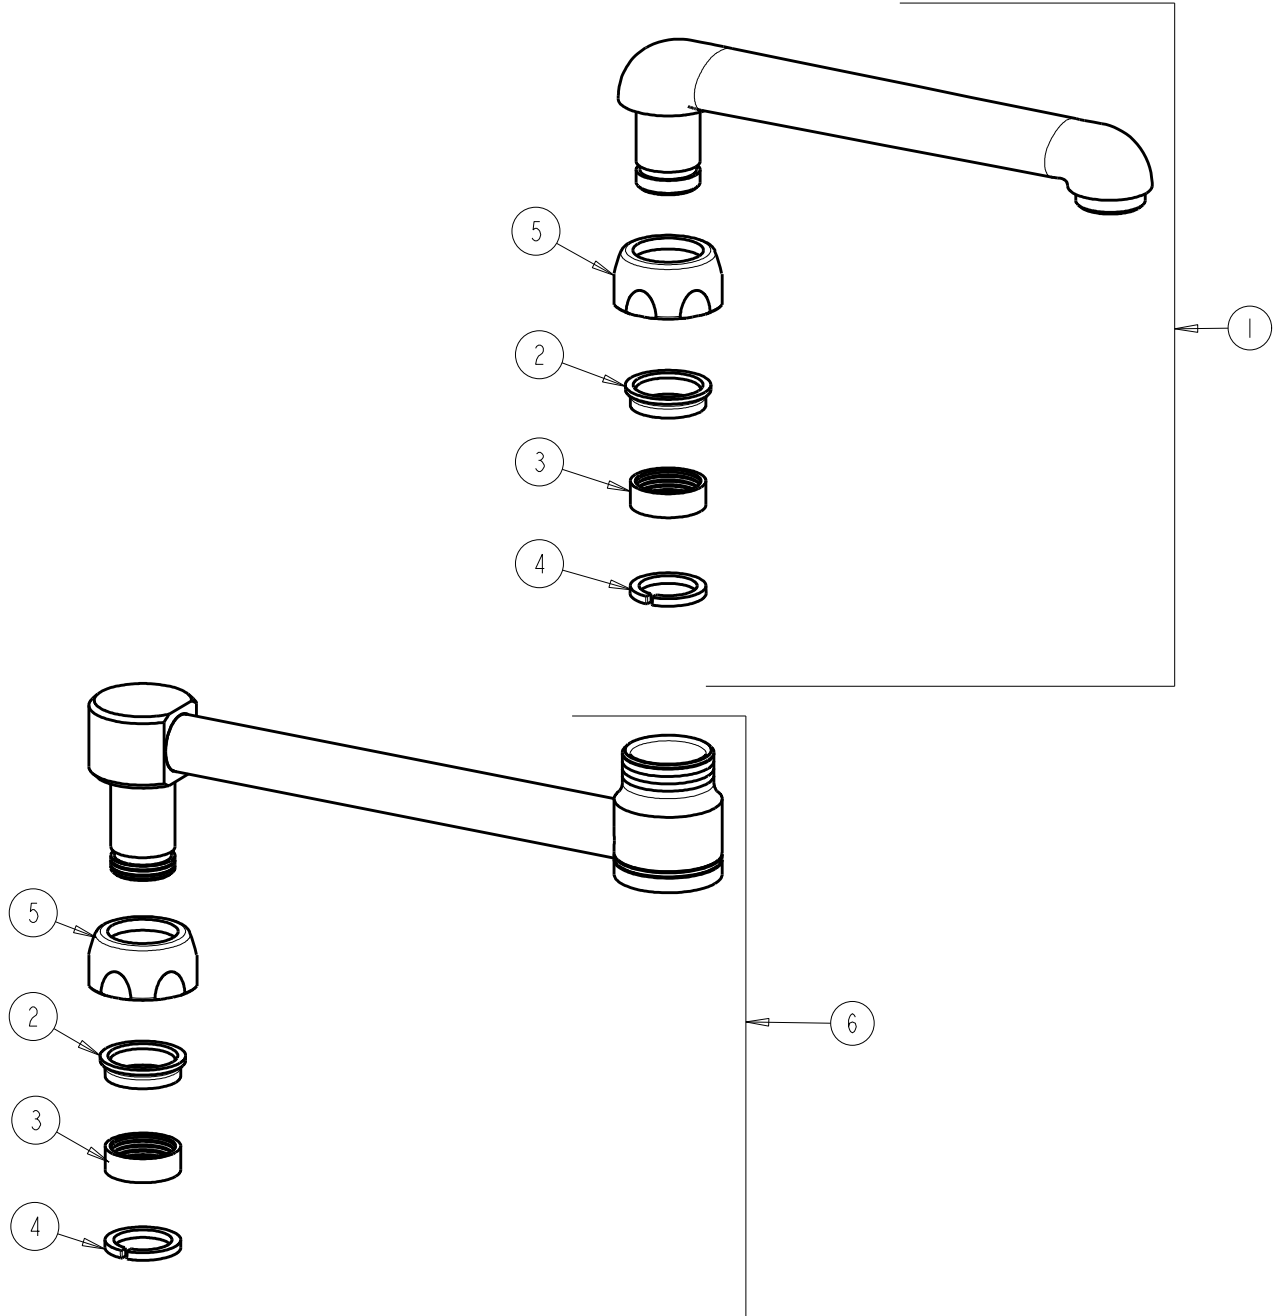

# REPAIR PARTS

BY: SID DATE: 12-23-13

CHK: *[Signature]* REV:

FITTING NO.

**DJ13LEOJKAB**

SUBMITTED MODEL NO.

ITEM NO.

ITEM	PART NO.	DESCRIPTION
1	S6LEOJKAB	SPOUT, CAST 6" C-C
2	1-104JKNF	SPOUT GLAND
3	1-006JKNF	SPOUT PACKING
4	1-126JKNF	SPLIT RING
5	1100-208JKCP	NUT, SPOUT 1-1/16-18 UNEF
6	686-124KJKABCP	DOUBLE JOINTED SWING SPOUT