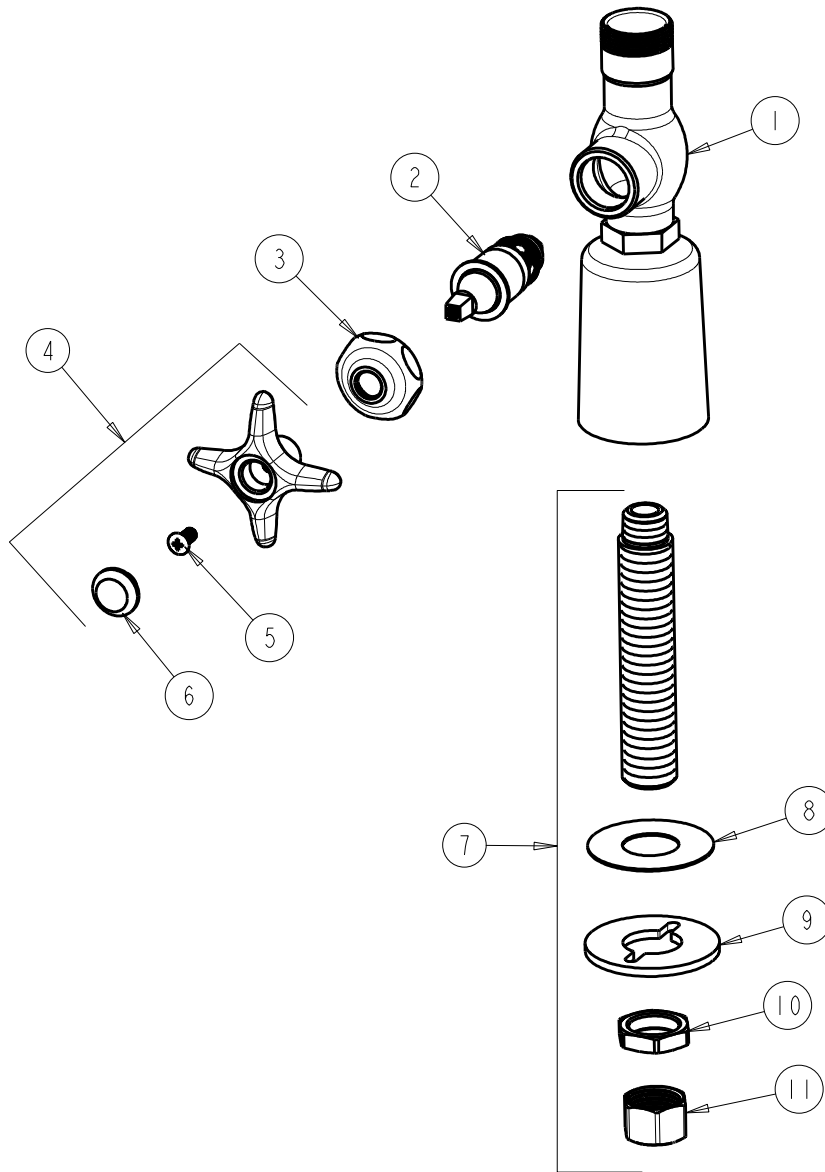

**REPAIR PARTS**

BY: SID DATE: 10-21-11

CHK:  REV:

FITTING NO.

**985-BLESSSPTCP**

SUBMITTED MODEL NO.

ITEM NO.

ITEM	PART NO.	DESCRIPTION	ITEM	PART NO.	DESCRIPTION
1	—	VALVE (NOT SOLD SEPARATELY)	7	748-003JKRBF	SHANK ASSEMBLY
2	217-XTLHJKNF	CARTRIDGE, SLO-COMPRESSION	8	52-007JKNF	WASHER, RUBBER
3	1-214JKCP	CAP	9	807-112JKNF	WASHER
4	204-CWJKCP	HANDLE ASSEMBLY	10	49-004JKRBF	LOCKNUT
5	420-010JKRCF	SCREW, 10-32 UNC PH 1/2	11	49-005JKRBF	COUPLING NUT
6	216-178JKNF	BUTTON 'CW'			