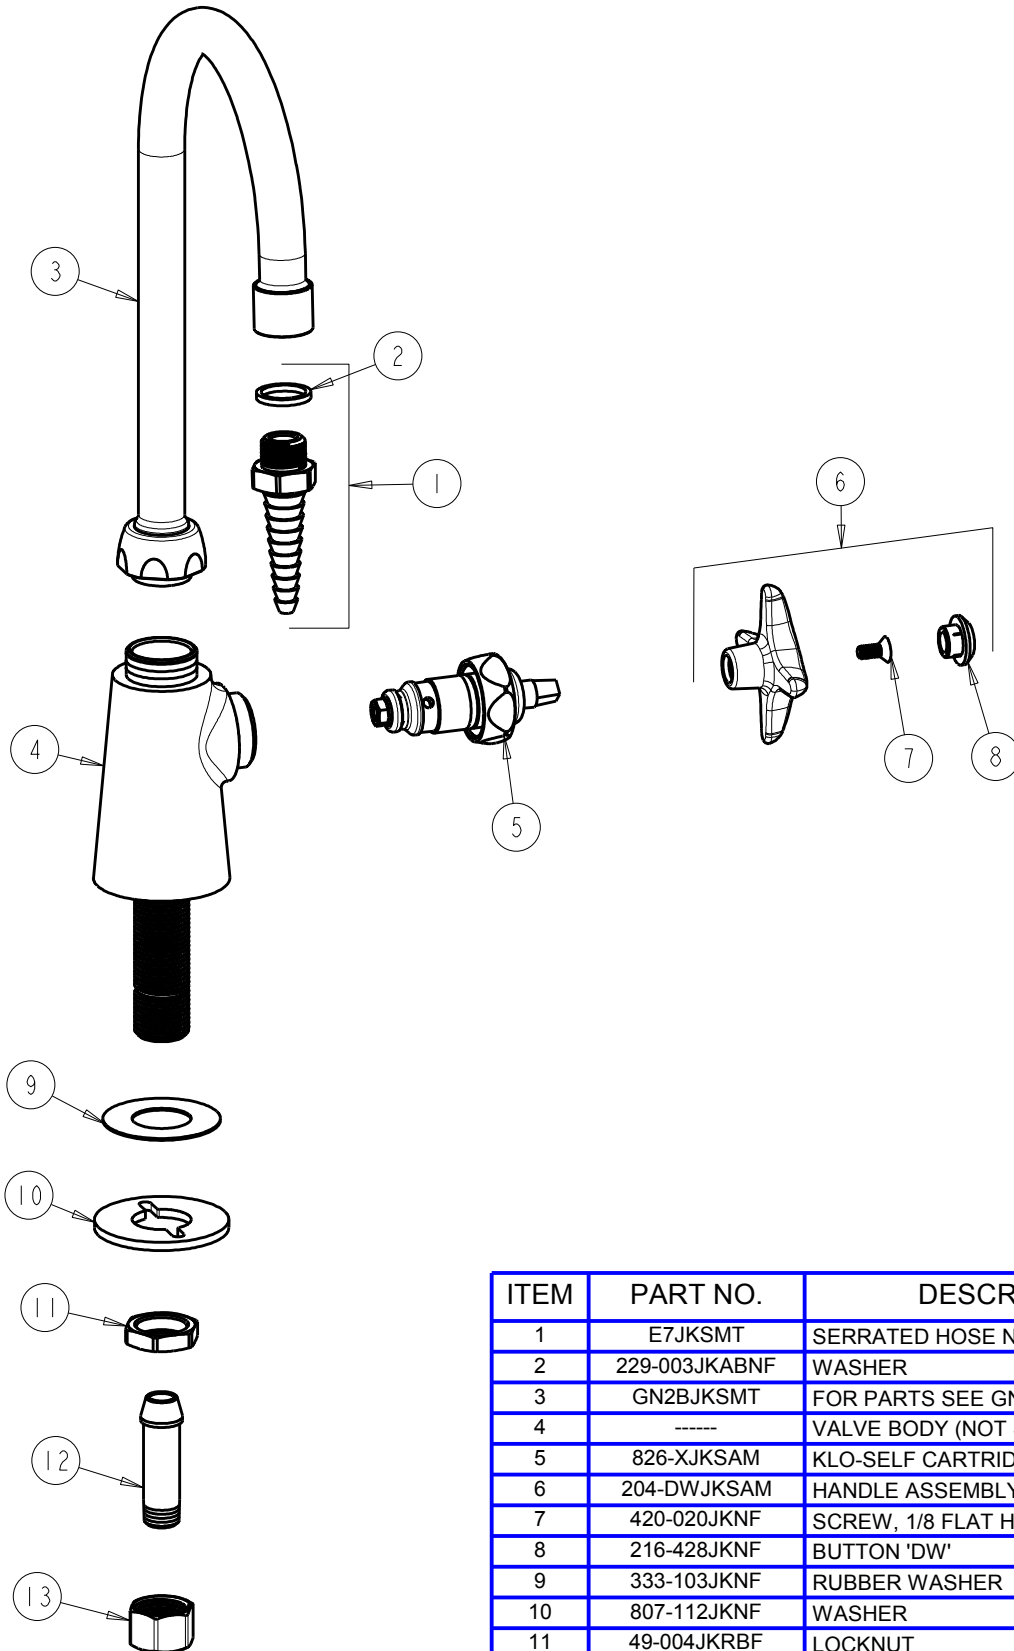

FITTING NO.

**969-SAM**

SUBMITTED MODEL NO.

ITEM NO.

**FOR TECHNICAL ASSISTANCE**  
1-800-TEC-TRUE (1-800-832-8783)

ITEM	PART NO.	DESCRIPTION
1	E7JKSMT	SERRATED HOSE NOZZLE
2	229-003JKABNF	WASHER
3	GN2BJKSMT	FOR PARTS SEE GN2BJKSMT
4	-----	VALVE BODY (NOT SOLD SEPARATELY)
5	826-XJKSAM	KLO-SELF CARTRIDGE
6	204-DWJKSAM	HANDLE ASSEMBLY (DW)
7	420-020JKNF	SCREW, 1/8 FLAT HEX HEAD X 1/2
8	216-428JKNF	BUTTON 'DW'
9	333-103JKNF	RUBBER WASHER
10	807-112JKNF	WASHER
11	49-004JKRBF	LOCKNUT
12	49-006JKTPF	TAILPIECE
13	49-005JKRBF	COUPLING NUT