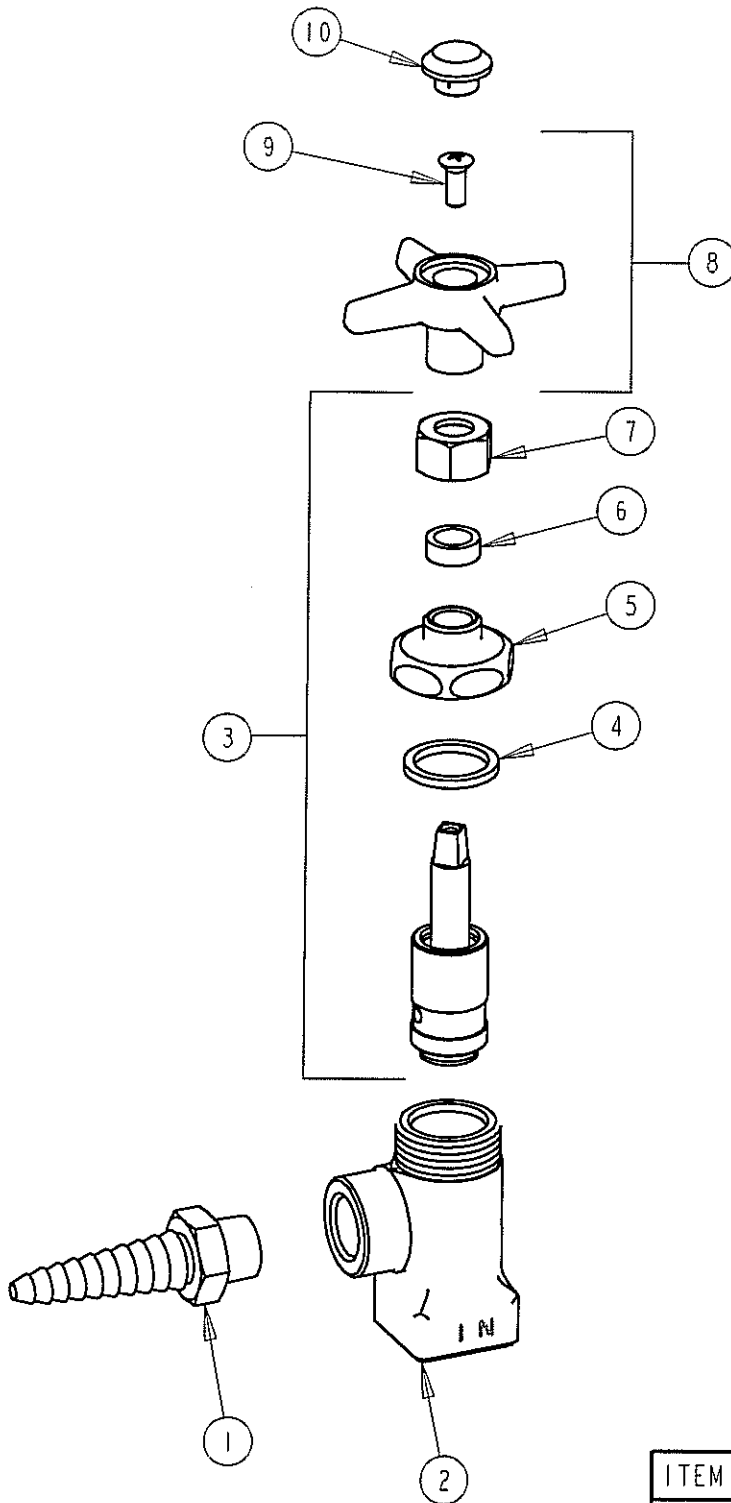

PARTS LIST

BY: JAR
CHK'D: *[Signature]*

CHICAGO FAUCETS
a Geberit company

FINISH:
DATE:

CHROME
6-11-03

954-CHAGV

ITEM NO.	PART NO.	DESCRIPTION
1	E7T	NOZZLE
2	-----	VALVE BODY (NOT SOLD SEPARATELY)
3	962X	NEEDLE VALVE UNIT
4	1-043A	GASKET
5	937-018	CAP NUT
6	244-217	PACKING
7	937-010	NUT
8	204-LESS216-28	4-ARM HANDLE ASSEMBLY
9	420-010	SCREW
10	216-PP	PRE-PACK AIR, GAS, VAC