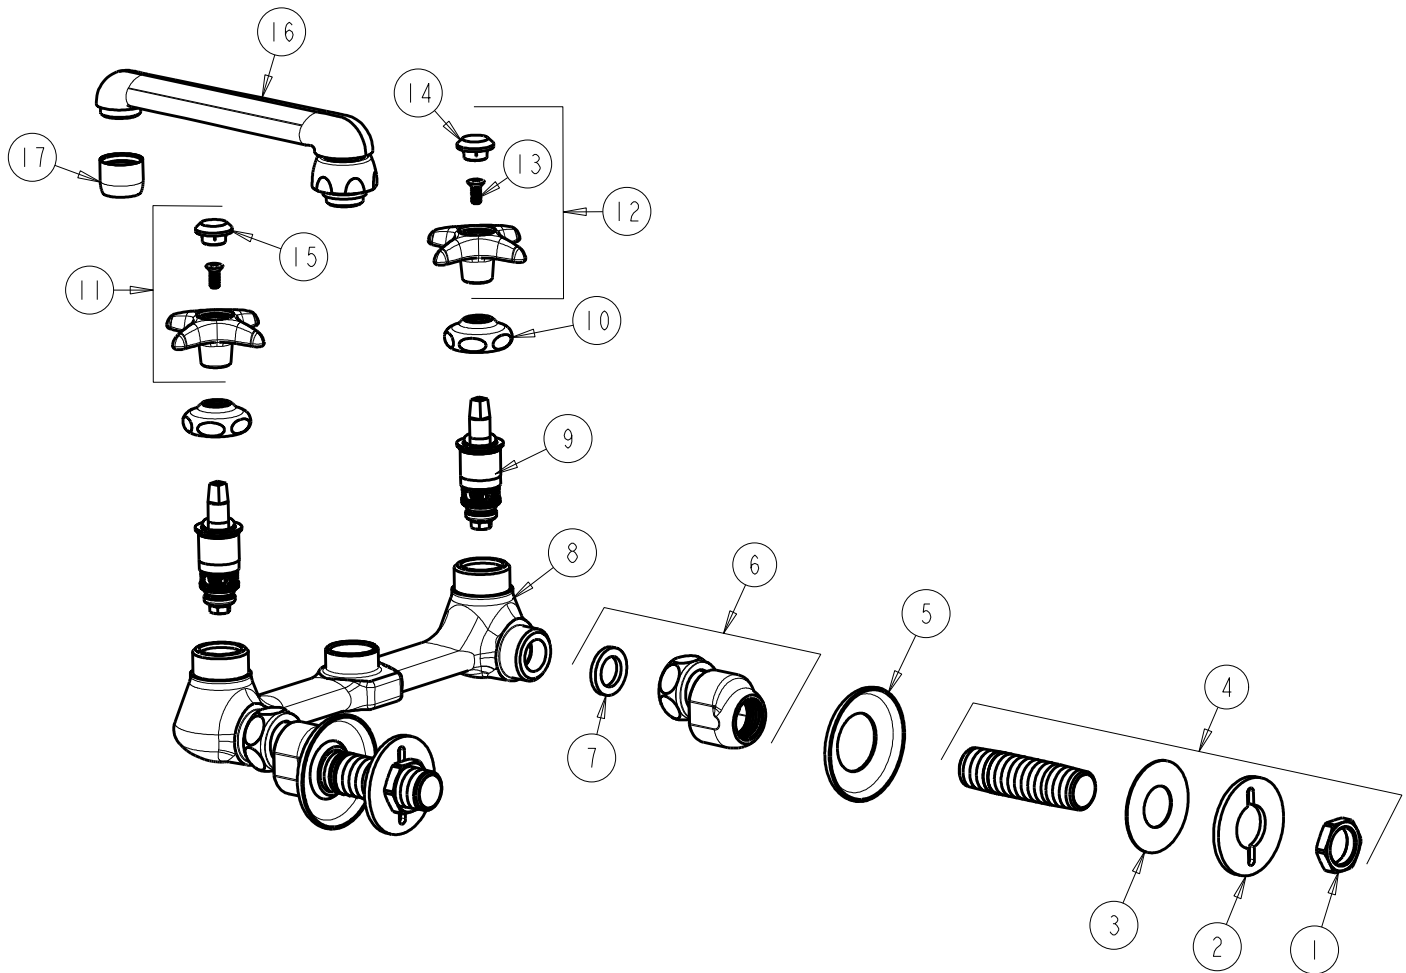

CHICAGO FAUCETS
a Geberit company

2100 South Clearwater Drive
Des Plaines, IL 60018
Phone: 847-803-5000
Fax: 847-803-5454
www.chicagofaucets.com

REPAIR PARTS

FITTING NO.

940-WSLCP

SUBMITTED MODEL NO.

ITEM NO.

FOR TECHNICAL ASSISTANCE
1-800-TEC-TRUE (1-800-832-8783)

BY: SID DATE: 11-01-07

CHK: *[Signature]* REV: 11-16-11

ITEM	PART NO.	DESCRIPTION	ITEM	PART NO.	DESCRIPTION
1	49-004JKRBF	LOCKNUT	10	1-214JKCP	CAP
2	807-112JKNF	WASHER	11	204-CWJKCP	HANDLE ASSEMBLY
3	52-007JKNF	WASHER, RUBBER	12	204-HWJKCP	HANDLE ASSEMBLY
4	932-001KJKRBF	INLET SHANK ASSEMBLY	13	420-010JKRCF	SCREW, 10-32 UNC PH 1/2
5	1-055JKCP	FLANGE	14	216-128JKNF	BUTTON 'HW'
6	GJKABCP	ARM ASSEMBLY w/WASHER	15	216-178JKNF	BUTTON 'CW'
7	1-011JKNF	WASHER, .97 X .62 X .12	16	S6JKCP	FOR PARTS SEE S6JKCP
8	---	VALVE BODY (NOT SOLD SEPARATELY)	17	E3JKCP	SOFTFLO AERATOR OUTLET
9	217-XTLHJKNF	CARTRIDGE, SLO-COMPRESSION (LH)			