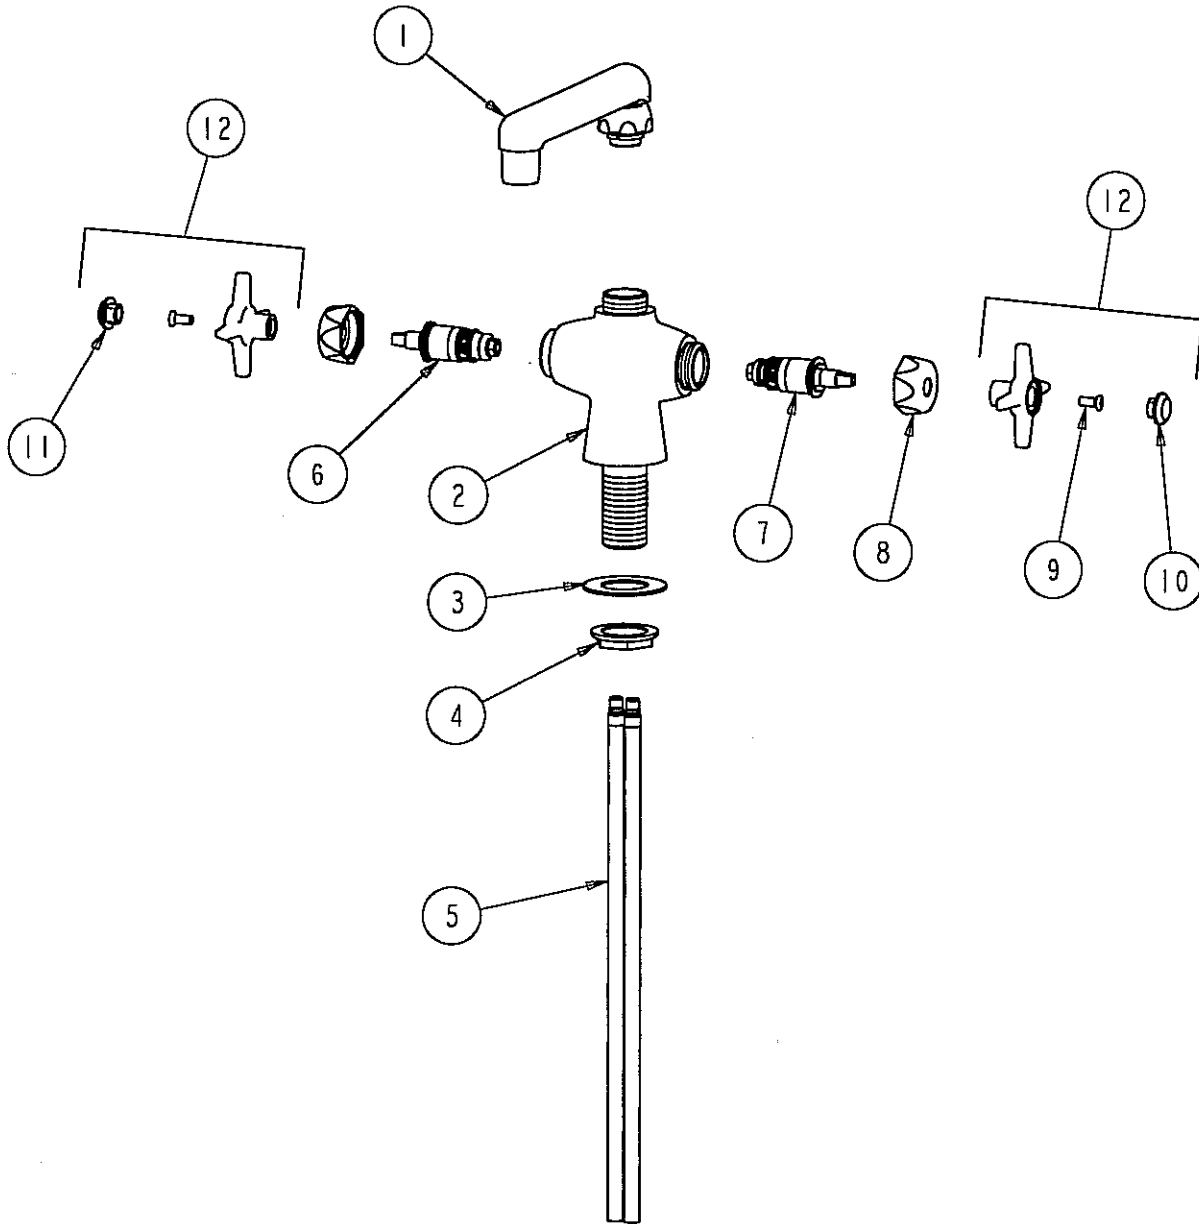

PARTS LIST

BY: MGM
CHK'D: MGM

FINISH: AS SPECIFIED
DATE: 09-04-97

931

ITEM NO.	PART NO.	DESCRIPTION	ITEM NO.	PART NO.	DESCRIPTION
1	S6	FOR PARTS SEE S6	9	420-010	SCREW
2	-----	VALVE BODY (NOT SOLD SEPARATELY)	10	216-178	'CW' INDEX BUTTON
3	50-014	STEEL WASHER	11	216-128	'HW' INDEX BUTTON
4	50-003	LOCKNUT	12	204PR	4-ARM HANDLE ASSEMBLY
5	50-101K	SUPPLY TUBE ASSEMBLY			
6	217XTLH	SLO-COMPRESSION UNIT (LH)			
7	217XTRH	SLO-COMPRESSION UNIT (RH)			
8	444-005	CAP NUT			