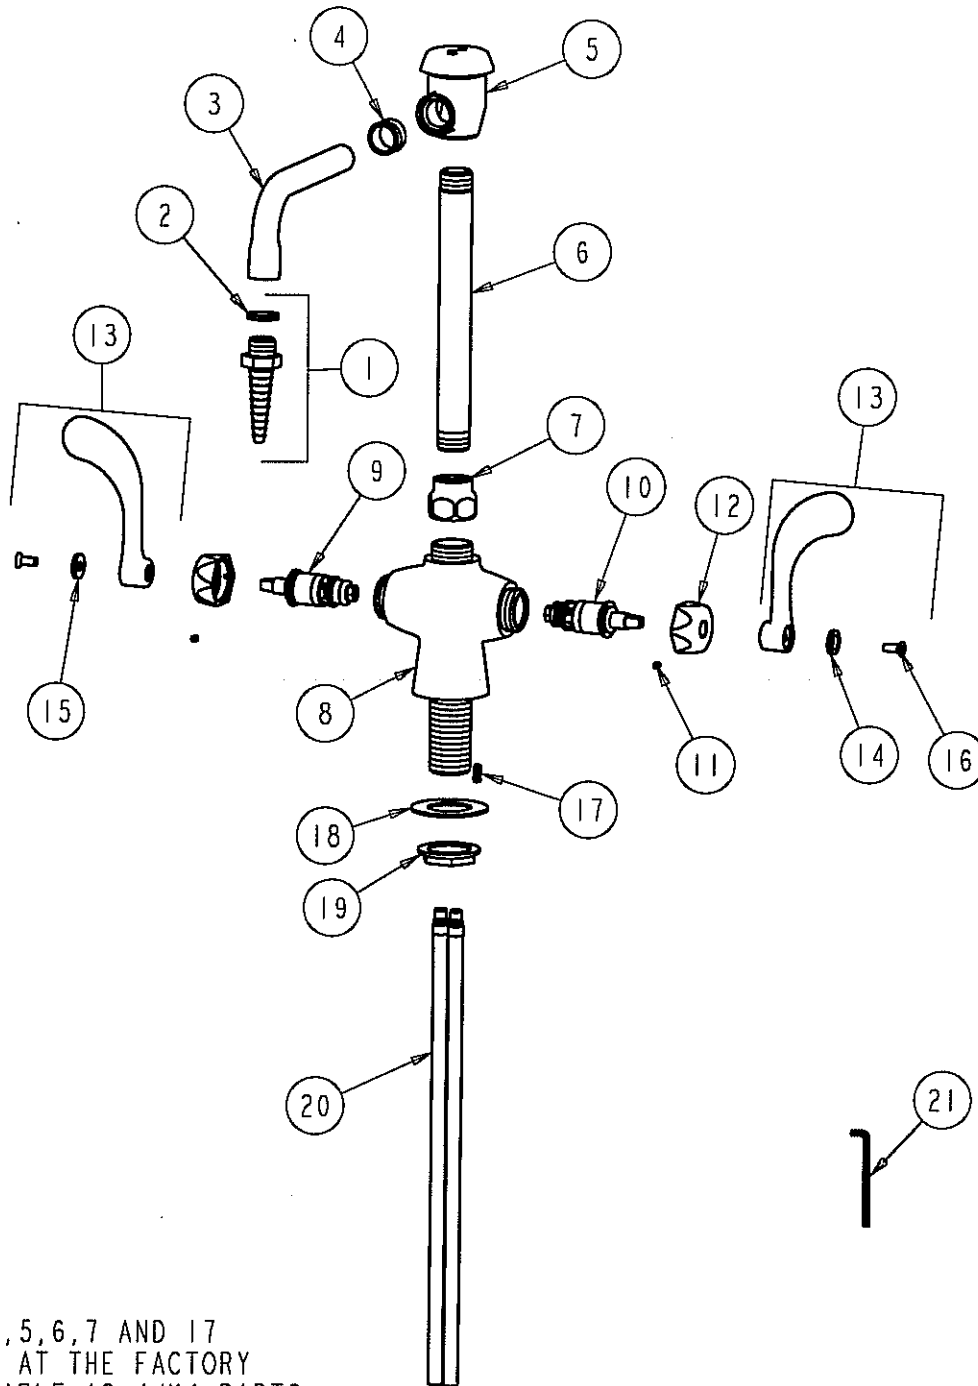

# PARTS LIST

BY: SID  
CHK'D: *AT*

**CHICAGO FAUCETS**  
Last As Long As The Building

FINISH: AS SPECIFIED  
DATE: 01-08-03

930-VR317

**NOTE:**

ITEMS 1, 2, 3, 4, 5, 6, 7 AND 17  
ARE ADHESIVED AT THE FACTORY  
BUT ARE AVAILABLE AS 'JK' PARTS.

ITEM NO.	PART NO.	DESCRIPTION	ITEM NO.	PART NO.	DESCRIPTION
1	E7	LAB NOZZLE OUTLET	12	444-105	VANDAL PROOF CAP NUT
2	229-003	WASHER	13	317-PRVP	V.P. WRISTBLADE HANDLE ASSY.
3	340-240	SPOUT TUBE	14	633-123	INDEX BUTTON (BLUE)
4	170-024	BUSHING	15	633-023	INDEX BUTTON (RED)
5	892	FOR PARTS SEE 892	16	420-020	VANDAL PROOF SCREW
6	977-010	NIPPLE	17	371-020	PIN
7	BA3	ADAPTER	18	50-014	STEEL WASHER
8	-----	VALVE BODY (NOT SOLD SEPARATELY)	19	50-003	LOCKNUT
9	1-100XT	QUATURN UNIT (LH)	20	50-101K	SUPPLY TUBE ASSEMBLY
10	1-099XT	QUATURN UNIT (RH)	21	420-022	VANDAL PROOF WRENCH
11	1332-005	SCREW, VANDAL RESISTANT			