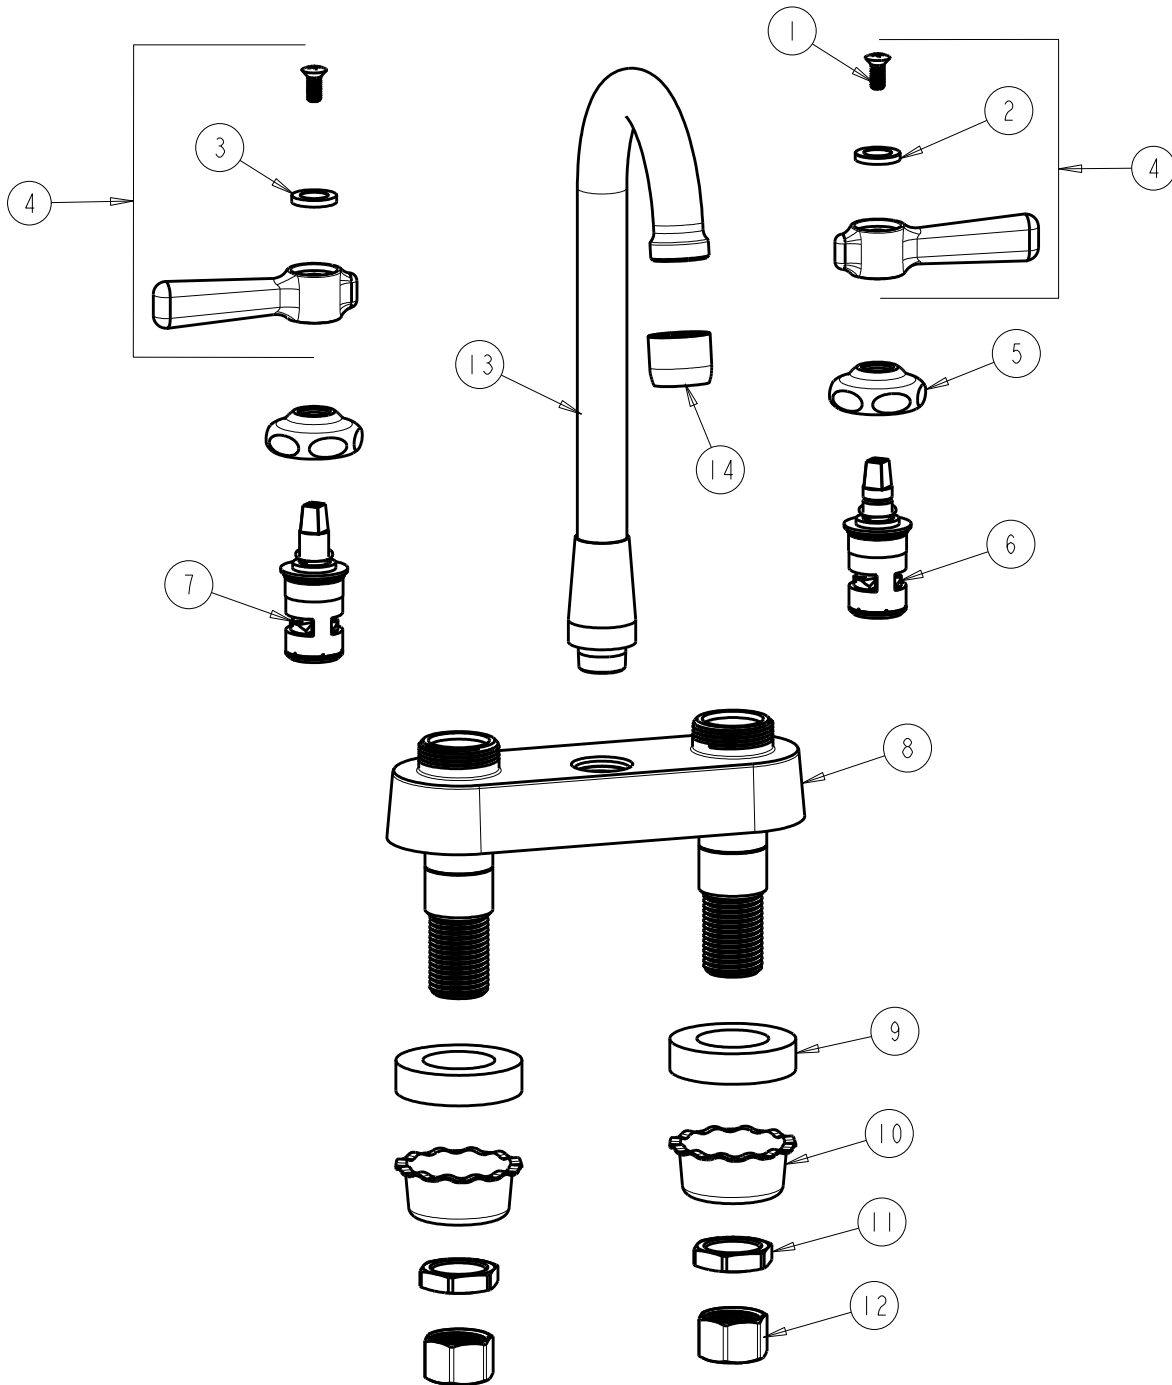

**CHICAGO FAUCETS**  
a Geberit company

2100 South Clearwater Drive  
Des Plaines, IL 60018  
Phone: 847-803-5000  
Fax: 847-803-5454  
www.chicagofaucets.com

**REPAIR PARTS**

FITTING NO.

**895-RGD1XKCP**

SUBMITTED MODEL NO.

ITEM NO.

**FOR TECHNICAL ASSISTANCE**  
1-800-TEC-TRUE (1-800-832-8783)

BY: SID DATE: 02-18-11

CHK: *[Signature]* REV:

ITEM	PART NO.	DESCRIPTION	ITEM	PART NO.	DESCRIPTION
1	420-010JKRCF	SCREW, 10-32 UNC PH 1/2	8	---	VALVE BODY (NOT SOLD SEPARATELY)
2	633-123JKNF	INDEX BUTTON (BLUE)	9	555-313JKNF	WASHER
3	633-023JKNF	INDEX BUTTON (RED)	10	1797-114JKNF	BASIN COCK WASHER
4	369-PRJKCP	LEVER HANDLE ASSEMBLY (PAIR)	11	49-004JKRBF	LOCKNUT
5	1-214JKCP	CAP	12	49-005JKRBF	COUPLING NUT
6	1-099XKJKNF	RH CERAMIC QUATURN UNIT	13	GNRGD1JKCP	SPOUT ASSEMBLY
7	1-100XKJKNF	LH CERAMIC QUATURN UNIT	14	E3JKCP	SOFTFLO AERATOR OUTLET