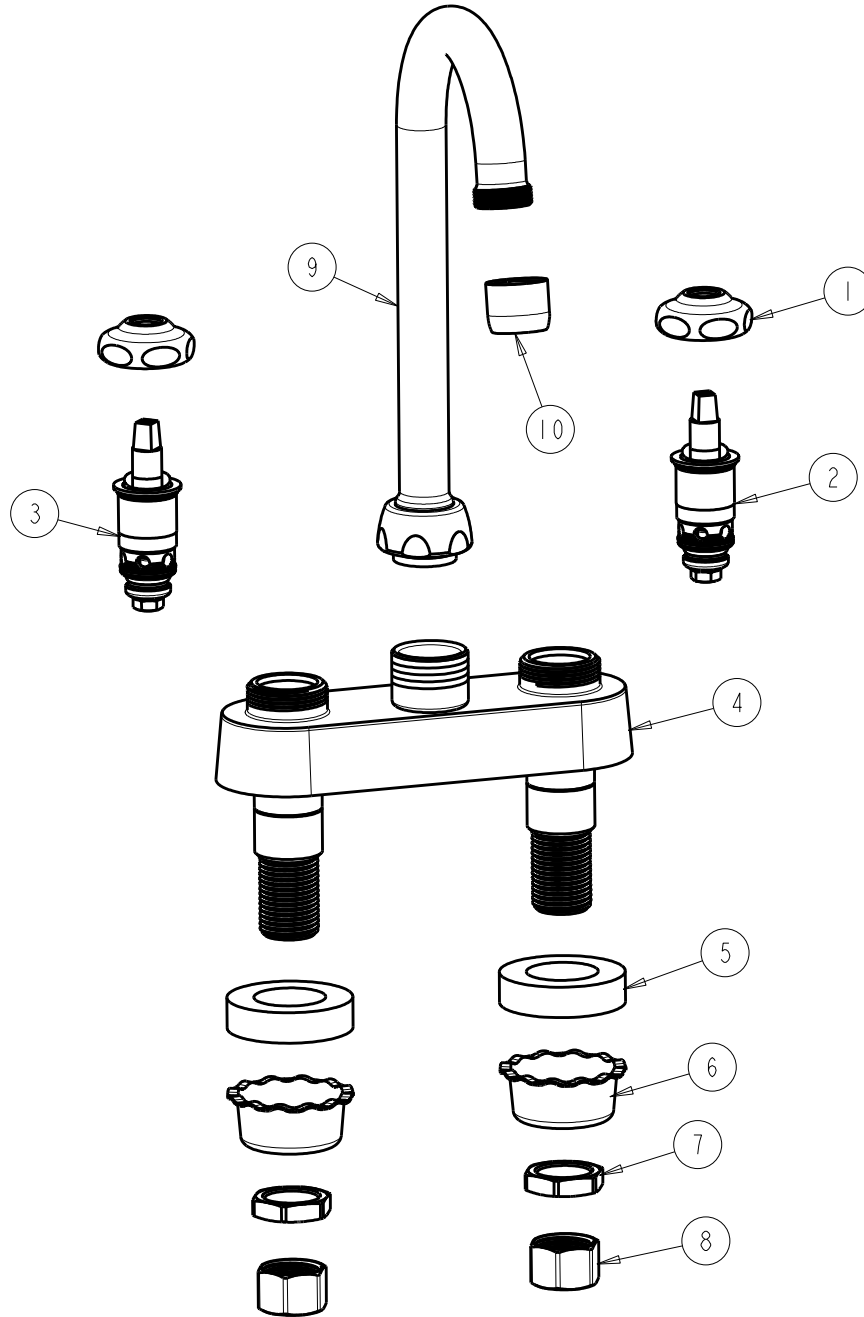

**CHICAGO FAUCETS**  
a Geberit company

2100 South Clearwater Drive  
Des Plaines, IL 60018  
Phone: 847-803-5000  
Fax: 847-803-5454  
www.chicagofaucets.com

**REPAIR PARTS**

FITTING NO.

**895-LESSHDLCP**

SUBMITTED MODEL NO.

ITEM NO.

**FOR TECHNICAL ASSISTANCE**  
1-800-TEC-TRUE (1-800-832-8783)

BY: SID DATE: 02-10-11

CHK: *[Signature]* REV:

ITEM	PART NO.	DESCRIPTION	ITEM	PART NO.	DESCRIPTION
1	1-214JKCP	CAP	6	1797-114JKNF	BASIN COCK WASHER
2	1-099XTJKNF	QUATURN UNIT (RH)	7	49-004JKRBF	LOCKNUT
3	1-100XTJKNF	QUATURN UNIT (LH)	8	49-005JKRBF	COUPLING NUT
4	---	VALVE BODY (NOT SOLD SEPARATELY)	9	GN1AJKCP	FOR PARTS SEE GN1AJKCP
5	555-313JKNF	WASHER	10	E3JKCP	SOFTFLO AERATOR OUTLET