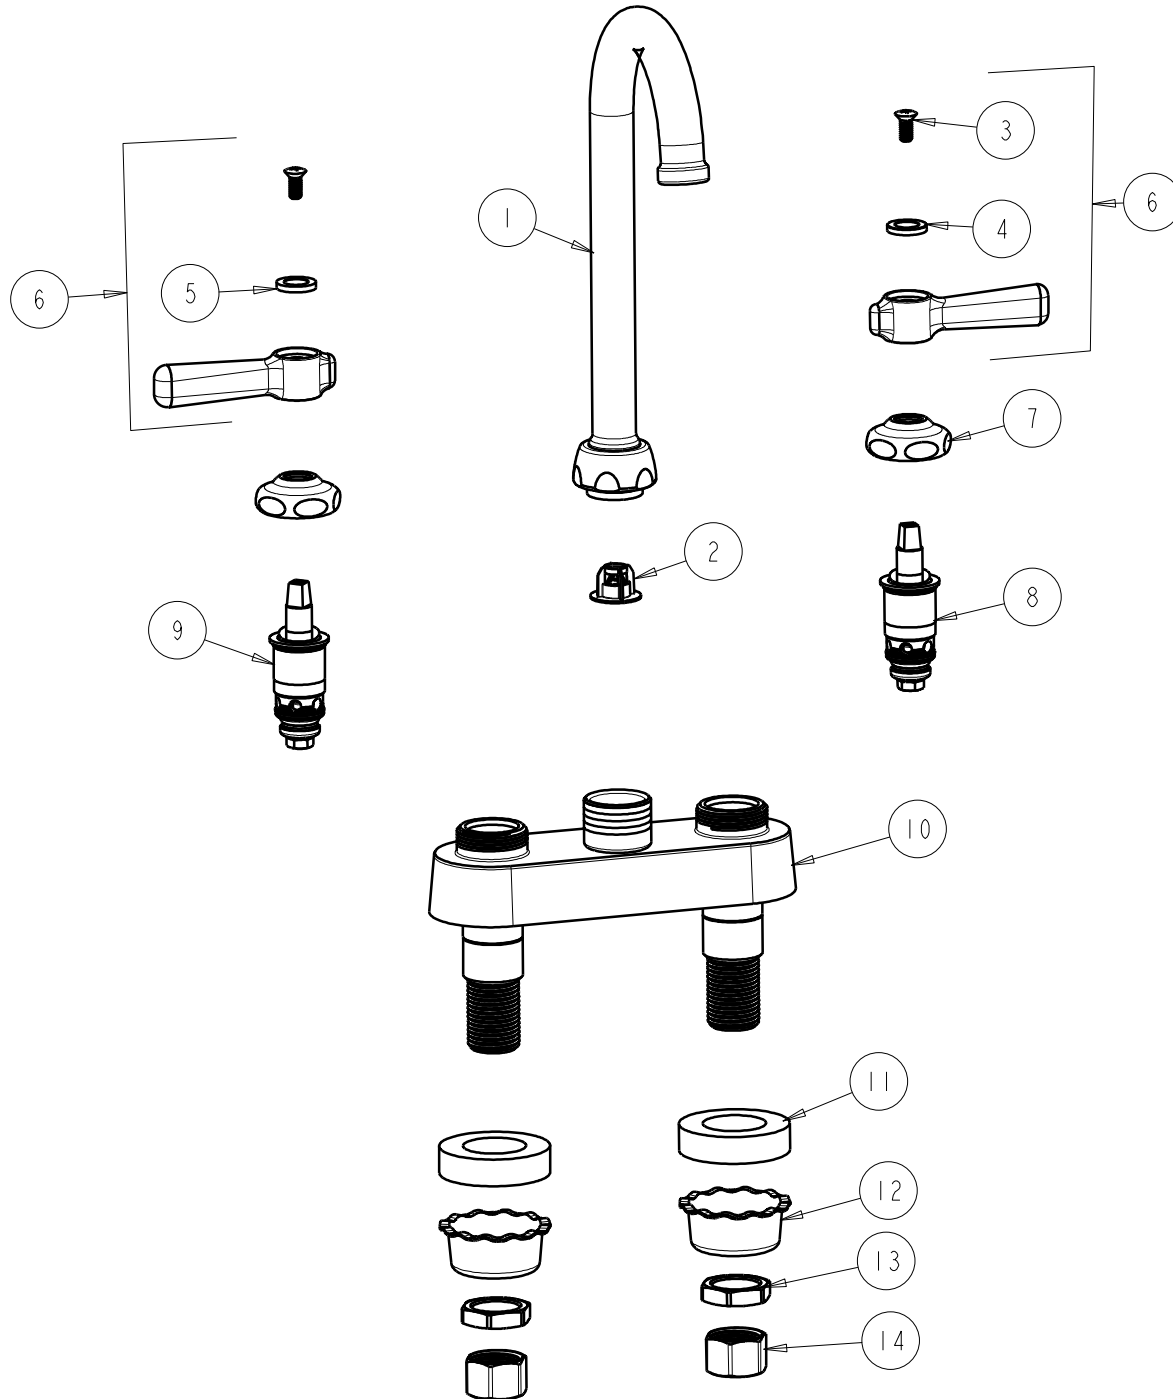

CHICAGO FAUCETS
a Geberit company

2100 South Clearwater Drive
Des Plaines, IL 60018
Phone: 847-803-5000
Fax: 847-803-5454
www.chicagofaucets.com

REPAIR PARTS

FITTING NO.

895-GN1FCCP

SUBMITTED MODEL NO.

BY: SID DATE: 03-19-09

CHK: *[Signature]* REV: 02-01-10

ITEM NO.

FOR TECHNICAL ASSISTANCE
1-800-TEC-TRUE (1-800-832-8783)

ITEM	PART NO.	DESCRIPTION	ITEM	PART NO.	DESCRIPTION
1	GN1JKCP	GN SPOUT PLAIN END	8	1-099XTJKNF	QUATURN UNIT (RH)
2	50-043KJKNF	FLOW CONTROL 1.5 GPM	9	1-100XTJKNF	QUATURN UNIT (LH)
3	420-010JKRCF	SCREW, 10-32 UNC PH 1/2	10	----	VALVE BODY (NOT SOLD SEPARATELY)
4	633-123JKNF	INDEX BUTTON (BLUE)	11	555-313JKNF	WASHER
5	633-023JKNF	INDEX BUTTON (RED)	12	1797-114JKNF	BASIN COCK WASHER
6	369-PRJKCP	LEVER HANDLE ASSEMBLY (PAIR)	13	49-004JKRBF	LOCKNUT
7	1-214JKCP	CAP	14	49-005JKRBF	COUPLING NUT