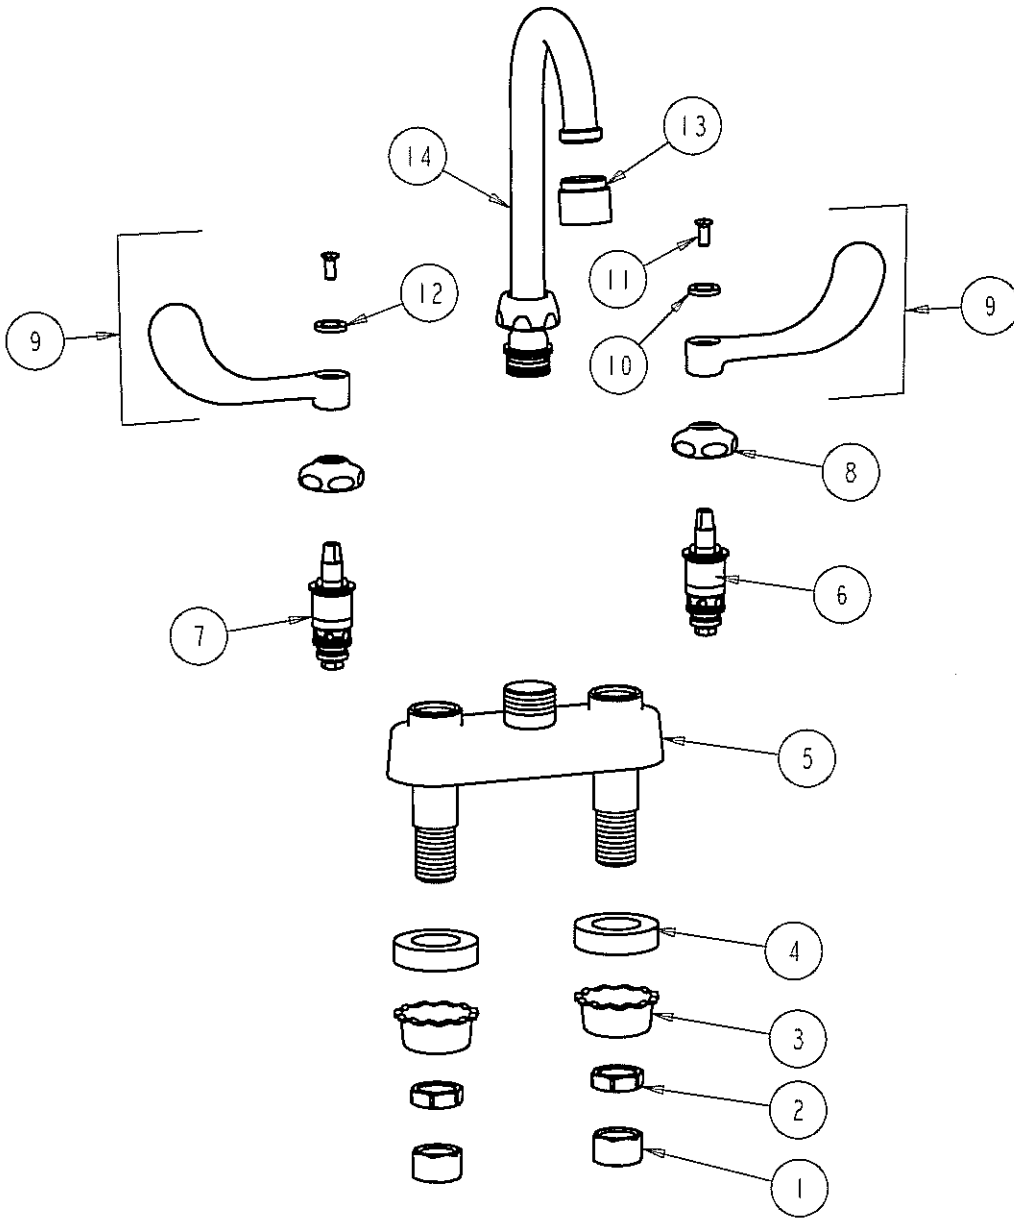

# PARTS LIST

BY: JAR  
CHK'D: *PT*

**CHICAGO FAUCETS**  
a Gerberit company

FINISH: AS SPECIFIED  
DATE: 1-24-06

895-317E29VP

REV:

ITEM NO.	PART NO.	DESCRIPTION	ITEM NO.	PART NO.	DESCRIPTION
1	49-005	COUPLING NUT	8	1-214	CAP
2	49-004	LOCKNUT	9	317-PR	WRISTBLADE HANDLE ASSY. (PAIR)
3	1797-114	BASIN COCK WASHER	10	633-123	INDEX BUTTON (BLUE)
4	555-313NF	WASHER	11	420-010	SCREW
5	-----	VALVE BODY (NOT SOLD SEPARATELY)	12	633-023	INDEX BUTTON (RED)
6	1-099XT	QUATURN UNIT (RH)	13	E29VP	LAM A-FLO OUTLET
7	1-100XT	QUATURN UNIT (LH)	14	GN1A	FOR PARTS SEE GN1A