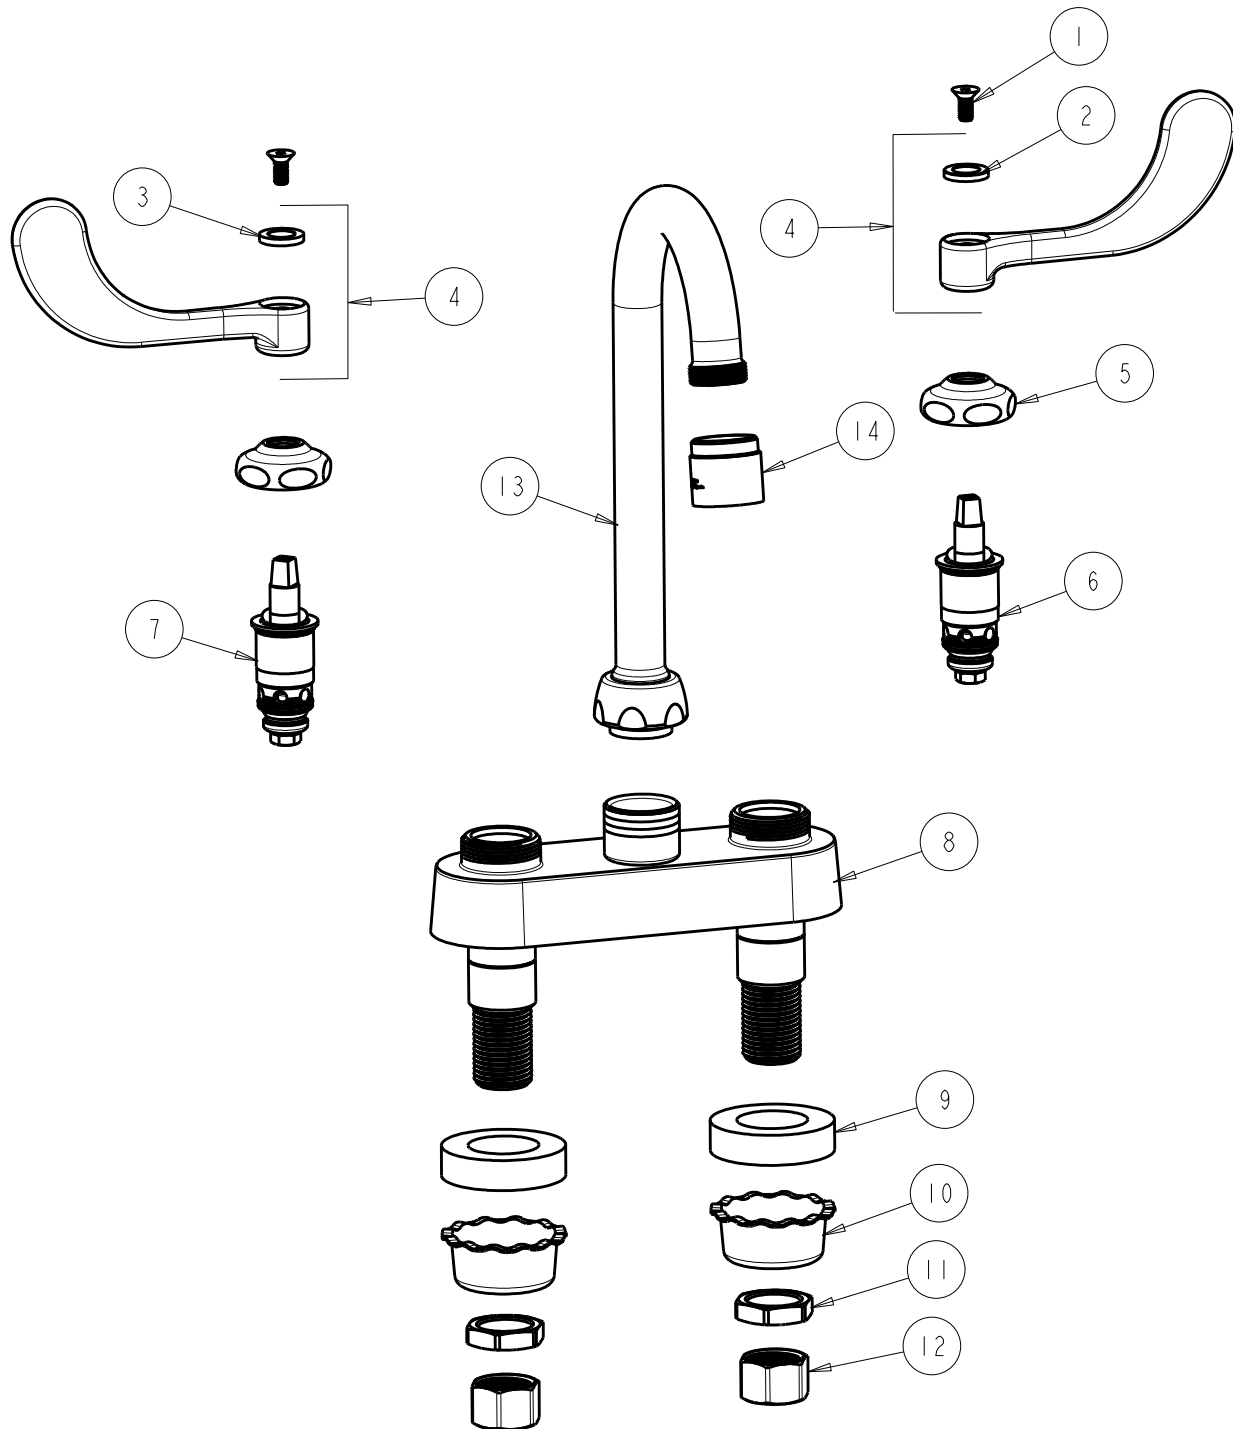

CHICAGO FAUCETS
a Geberit company

2100 South Clearwater Drive
Des Plaines, IL 60018
Phone: 847-803-5000
Fax: 847-803-5454
www.chicagofaucets.com

REPAIR PARTS

FITTING NO.

895-317E2805-5VPHCP

SUBMITTED MODEL NO.

ITEM NO.

FOR TECHNICAL ASSISTANCE
1-800-TEC-TRUE (1-800-832-8783)

BY: SID DATE: 01-27-11
CHK: *[Signature]* REV:

ITEM	PART NO.	DESCRIPTION	ITEM	PART NO.	DESCRIPTION
1	420-020JKNF	SCREW, 1/8 FLAT HEX HEAD X 1/2	8	-----	VALVE BODY (NOT SOLD SEPARATELY)
2	633-123JKNF	INDEX BUTTON (BLUE)	9	555-313JKNF	WASHER
3	633-023JKNF	INDEX BUTTON (RED)	10	1797-114JKNF	BASIN COCK WASHER
4	317-PRJKCP	HANDLE, 4" WRISTBLADE (PAIR)	11	49-004JKRBF	LOCKNUT
5	1-214JKCP	CAP	12	49-005JKRBF	COUPLING NUT
6	1-099XTJKNF	QUATURN UNIT (RH)	13	GN1AJKCP	FOR PARTS SEE GN1AJKCP
7	1-100XTJKNF	QUATURN UNIT (LH)	14	E2805-5JKCP	VANDAL RESISTANT SPRAY OUTLET