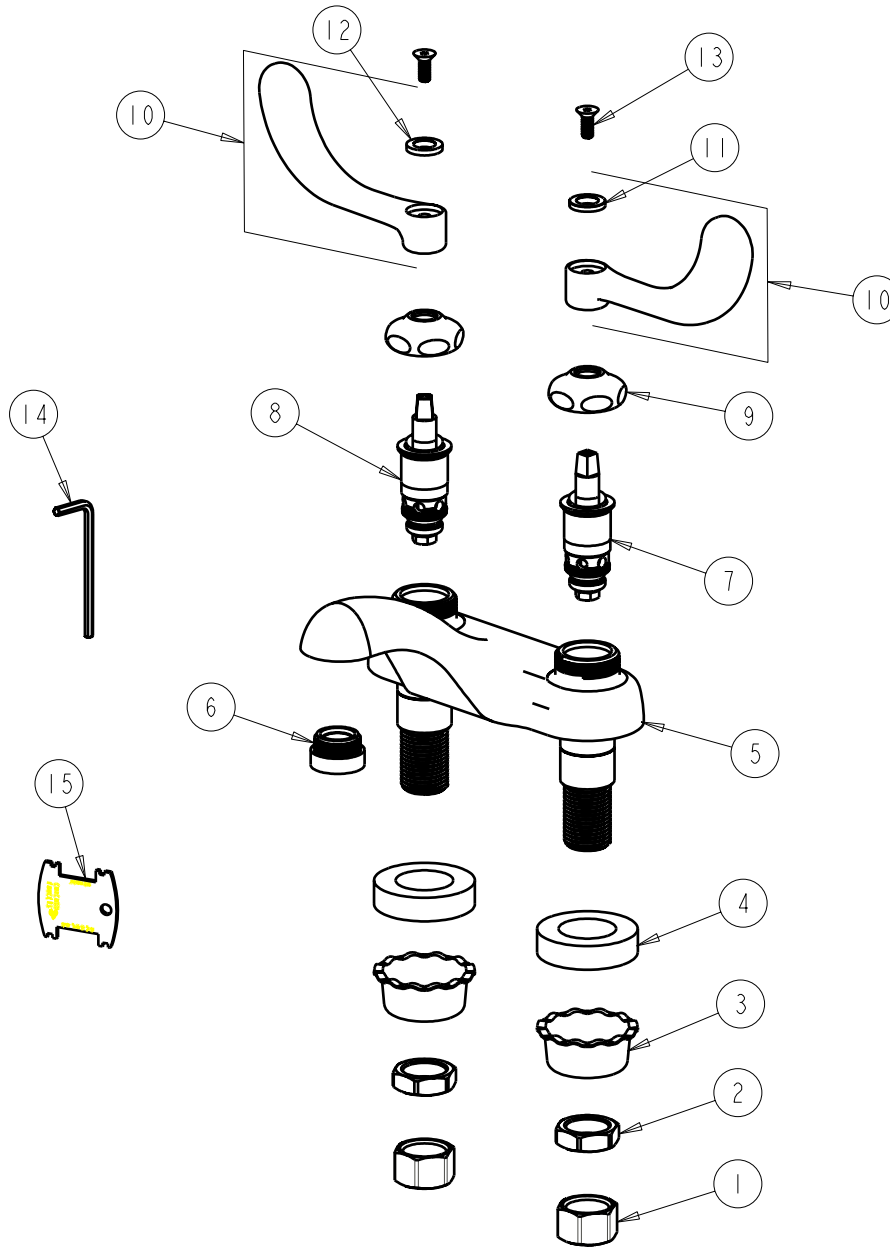

SUBMITTED MODEL NO.

BY: SID

DATE: 12-10-07

CHK: *[Signature]*

REV:

ITEM NO.

**FOR TECHNICAL ASSISTANCE**  
1-800-TEC-TRUE (1-800-832-8783)

ITEM	PART NO.	DESCRIPTION	ITEM	PART NO.	DESCRIPTION
1	49-005JKRBF	COUPLING NUT	9	1-214JKCP	CAP
2	49-004JKRBF	LOCKNUT	10	317-PRJKCP	WRISTBLADE HANDLE ASSY. (PAIR)
3	1797-114JKNF	BASIN COCK WASHER	11	633-123JKNF	INDEX BUTTON (BLUE)
4	555-313JKNF	WASHER	12	633-023JKNF	INDEX BUTTON (RED)
5	-----	VALVE BODY NOT SOLD SEPARATELY	13	420-020JKNF	SCREW, 1/8 FLAT HEX HEAD X 1/2
6	E34VPJKCP	SOFTFLO AERATOR w/ VP KEY 1.5 GPM	14	420-022JKNF	WRENCH, 1/8 HEX
7	1-099XTJKNF	QUATURN UNIT (RH)	15	3-024JKRCF	V.P. KEY
8	1-100XTJKNF	QUATURN UNIT (LH)			