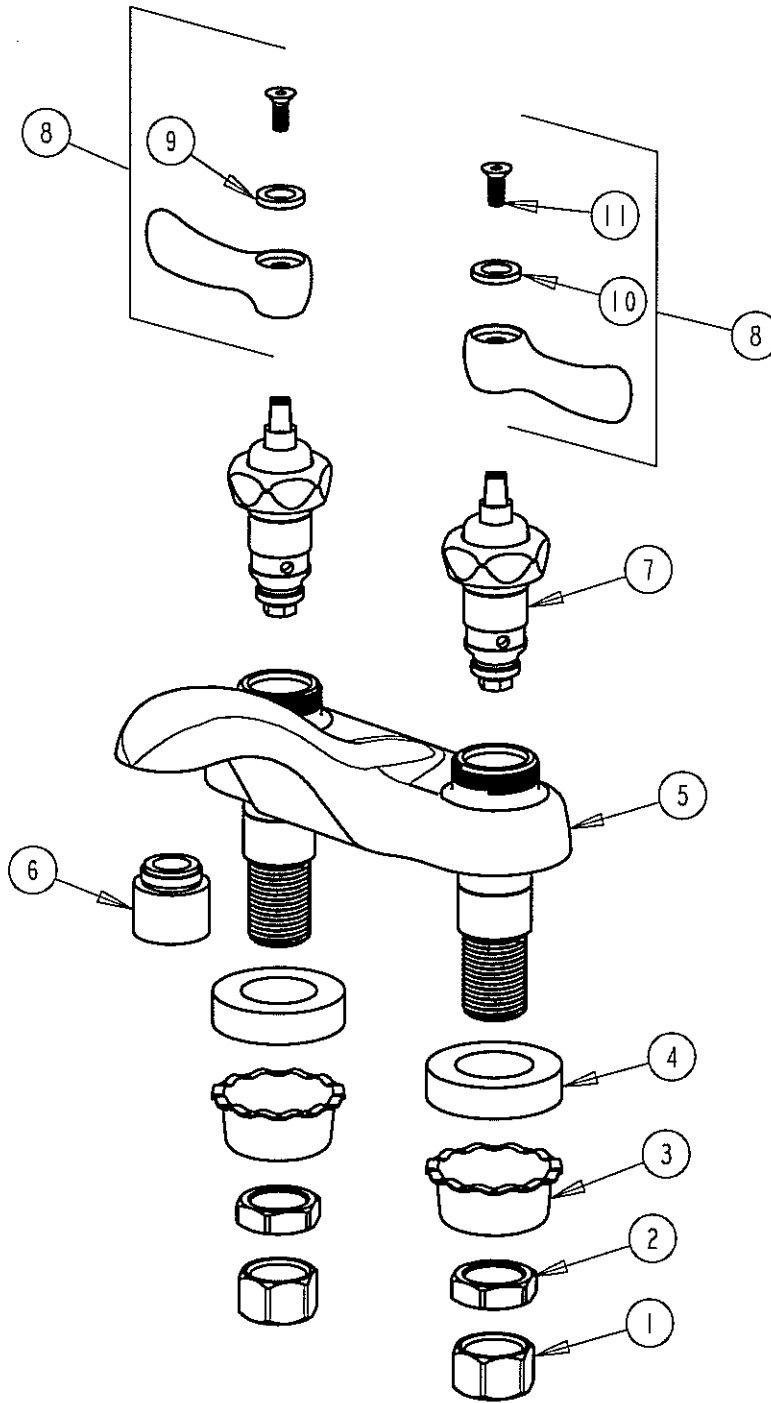

PARTS LIST

BY: SID
CHK'D: *AT*

CHICAGO FAUCETS
Last As Long As The Building

FINISH: AS SPECIFIED
DATE: 07-17-02

802-VE2805-244

ITEM NO.	PART NO.	DESCRIPTION	ITEM NO.	PART NO.	DESCRIPTION
1	49-005	COUPLING NUT	8	390PR	LEVER HANDLE ASSEMBLY
2	49-004	LOCKNUT	9	633-023	INDEX BUTTON (RED)
3	1797-114	BASIN COCK WASHER	10	633-123	INDEX BUTTON (BLUE)
4	555-313	WASHER	11	420-020	SCREW, 1/8 FLAT HEX HEAD X 1/2
5	-----	VALVE BODY (NOT SOLD SEPARATELY)			
6	E2805	VANDAL PROOF SPRAY OUTLET			
7	826-X	KLO-SELF CARTRIDGE			